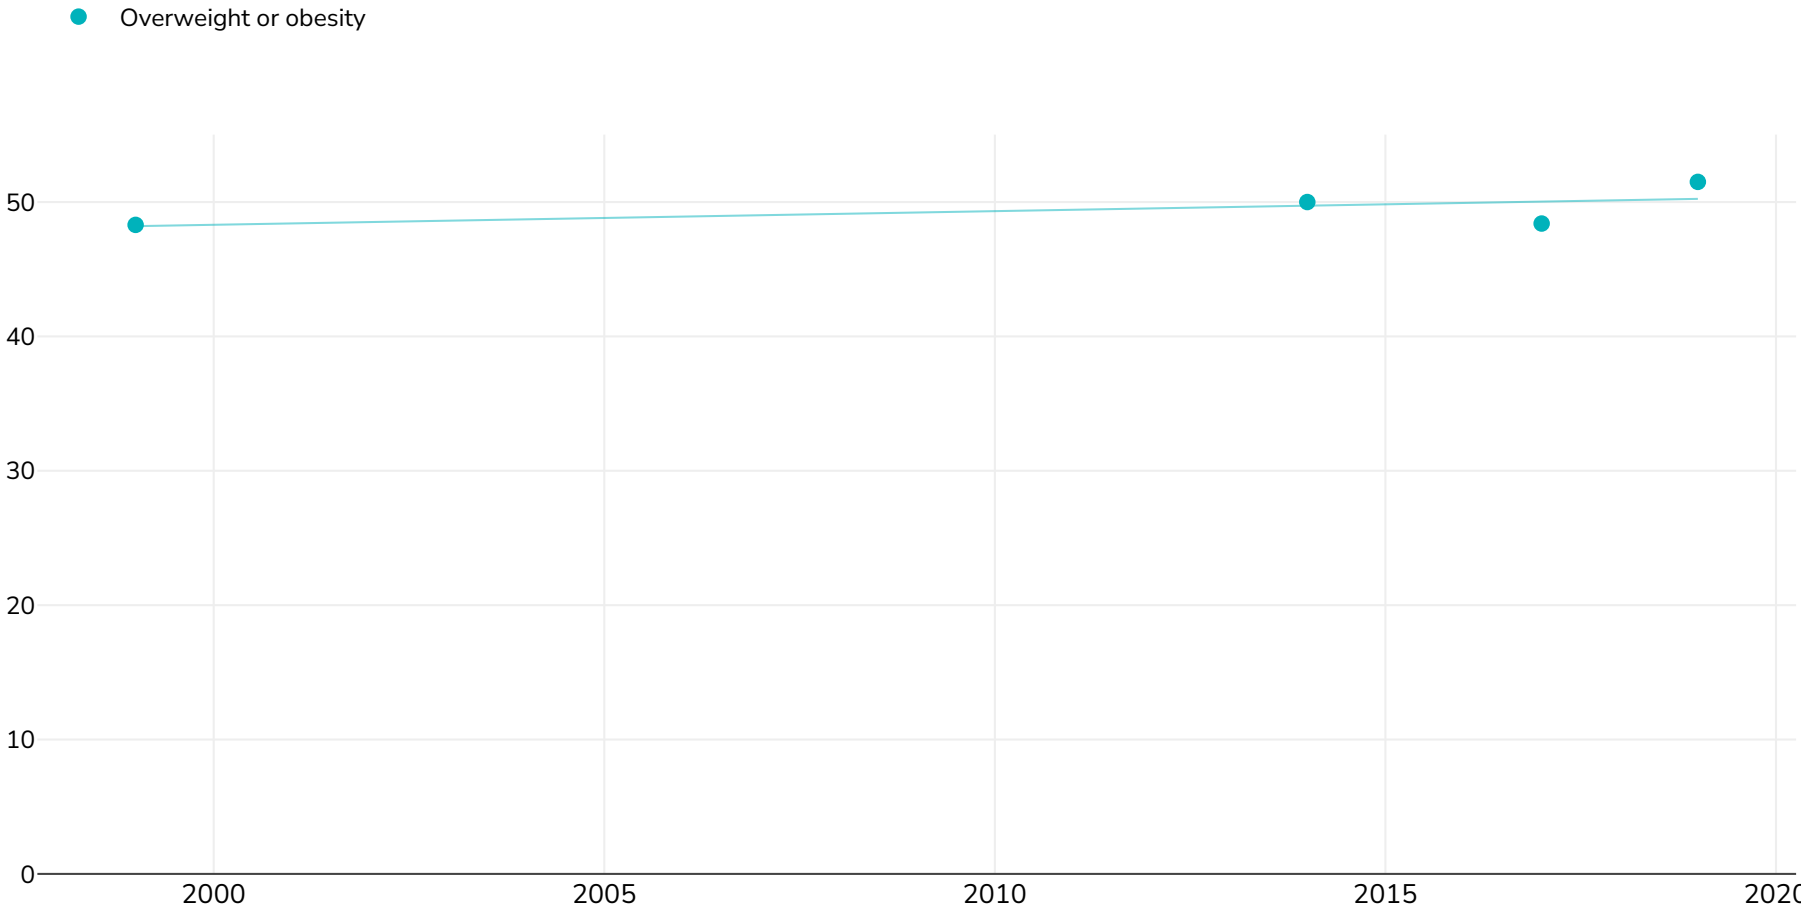

Portugal: Trend adult overweight obesity 1999 2019

Women

Survey type: Self-reported

References: For full details of references visit <https://data.worldobesity.org/>

Different methodologies may have been used to collect this data and so data from different surveys may not be strictly comparable. Please check with original data sources for methodologies used.