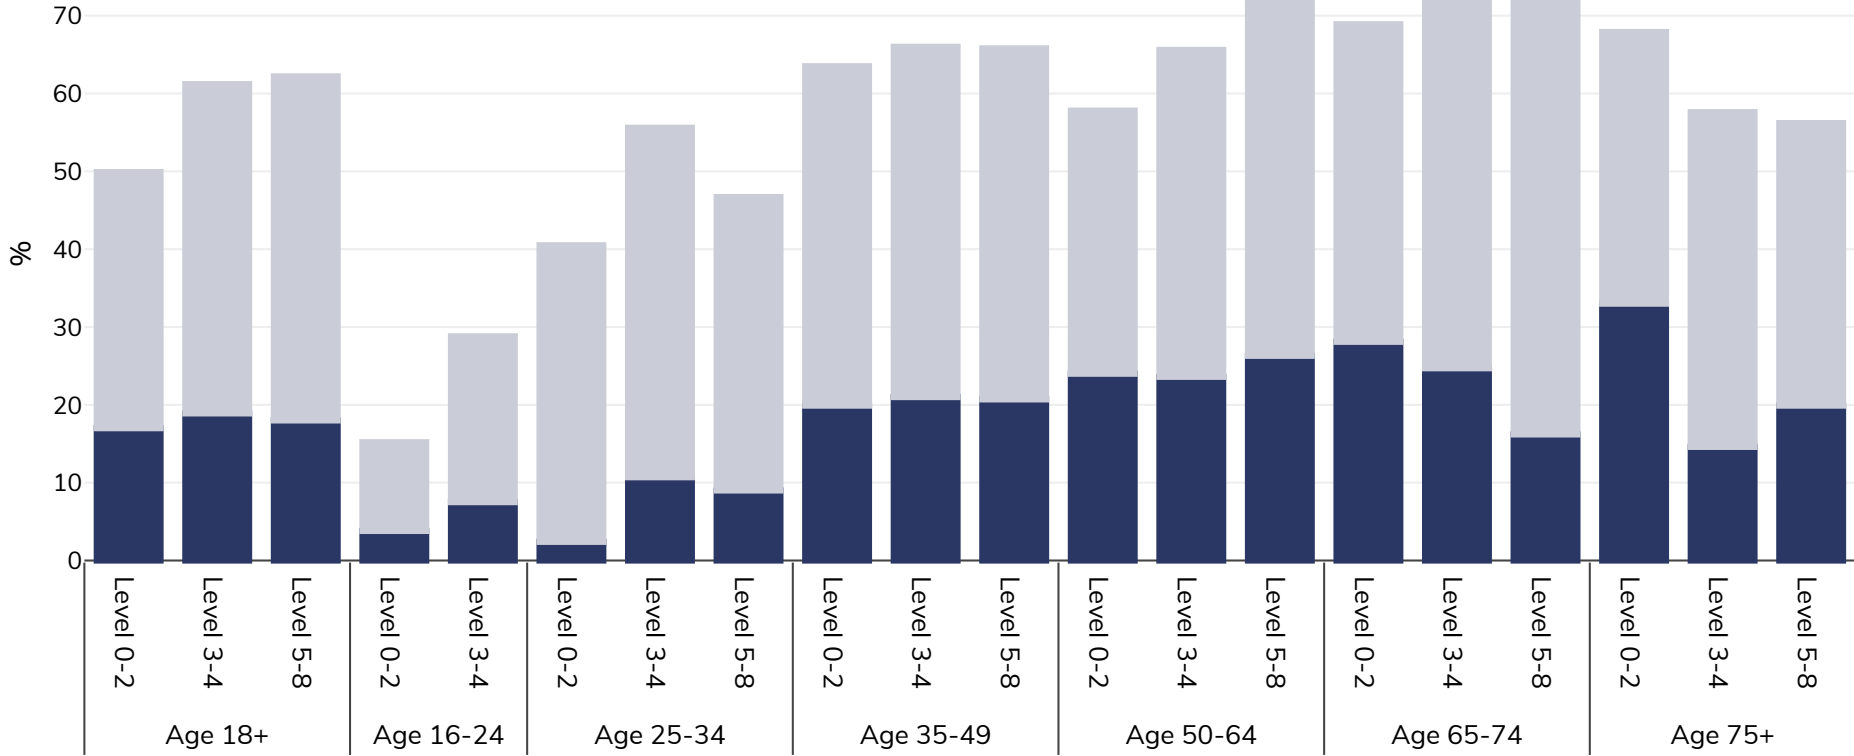

# Latvia: Overweight/obesity by age and education

Men, 2017

■ Obesity ■ Overweight

Survey type: Self-reported

Area covered: National

References: EUROSTAT Database [http://appsso.eurostat.ec.europa.eu/nui/show.do?dataset=ilc\\_hch10&lang=en](http://appsso.eurostat.ec.europa.eu/nui/show.do?dataset=ilc_hch10&lang=en) (last accessed 25.08.20)

Unless otherwise noted, overweight refers to a BMI between 25kg and 29.9kg/m<sup>2</sup>, obesity refers to a BMI greater than 30kg/m<sup>2</sup>.