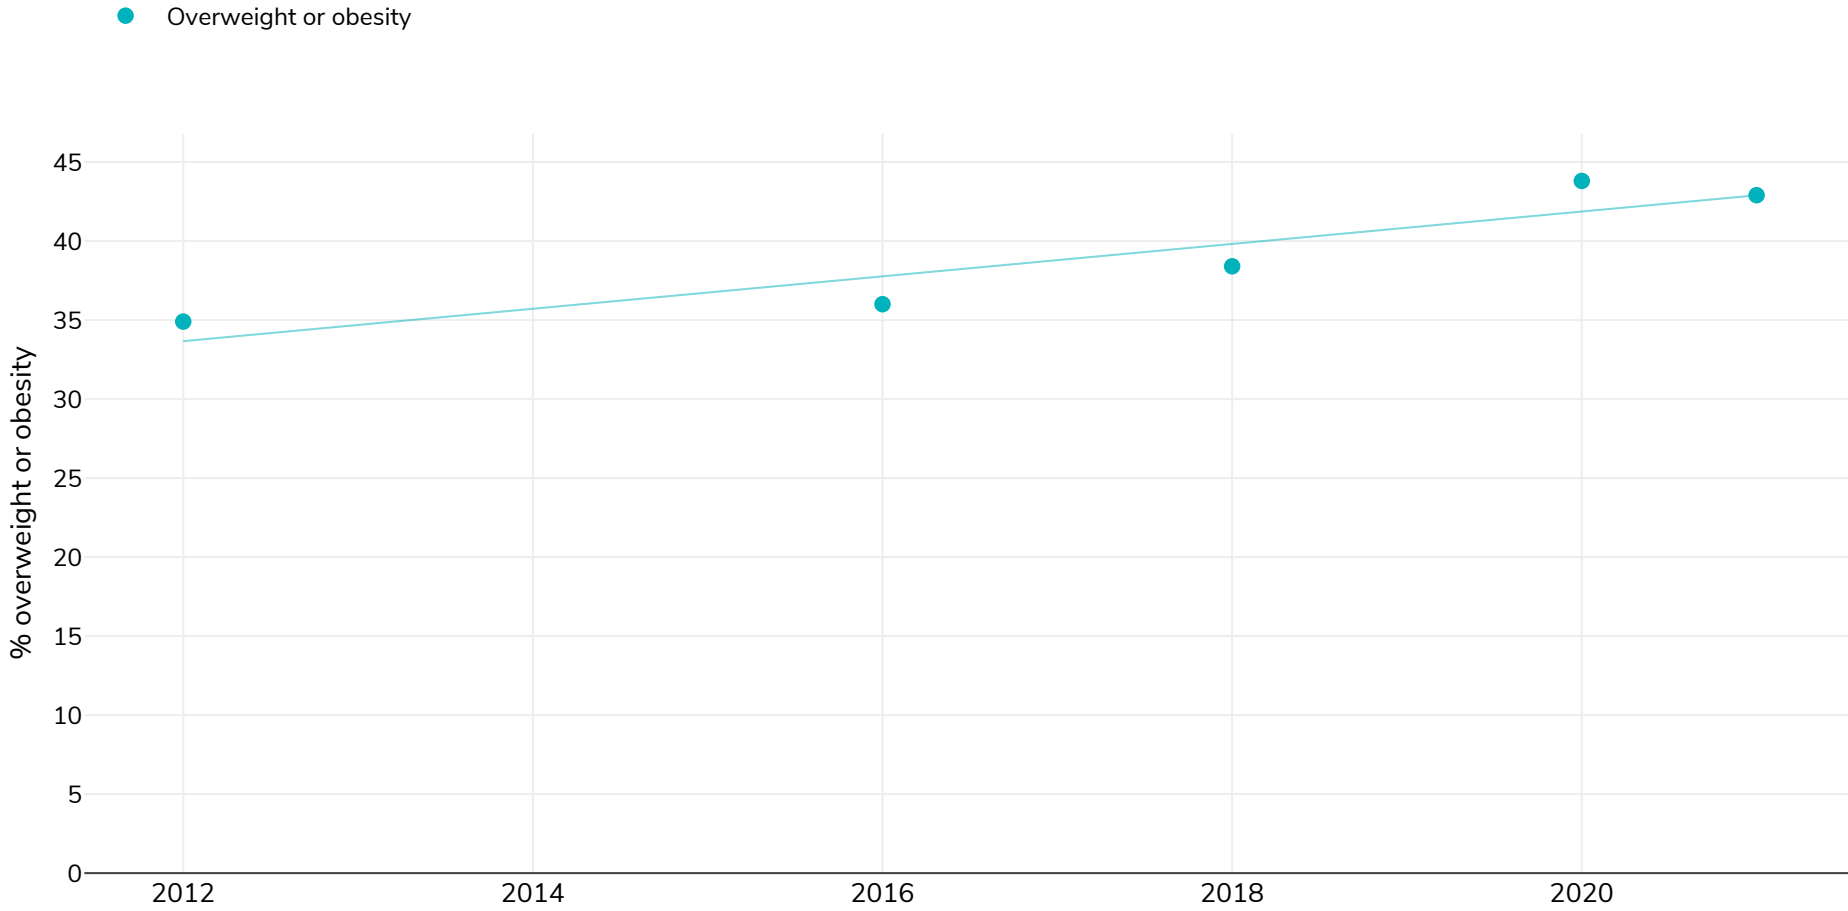

Mexico: % Children living with overweight or obesity, 2012-2021

Boys and girls

Survey type: Measured

References: For full details of references visit <https://data.worldobesity.org/>

Different methodologies may have been used to collect this data and so data from different surveys may not be strictly comparable. Please check with original data sources for methodologies used.