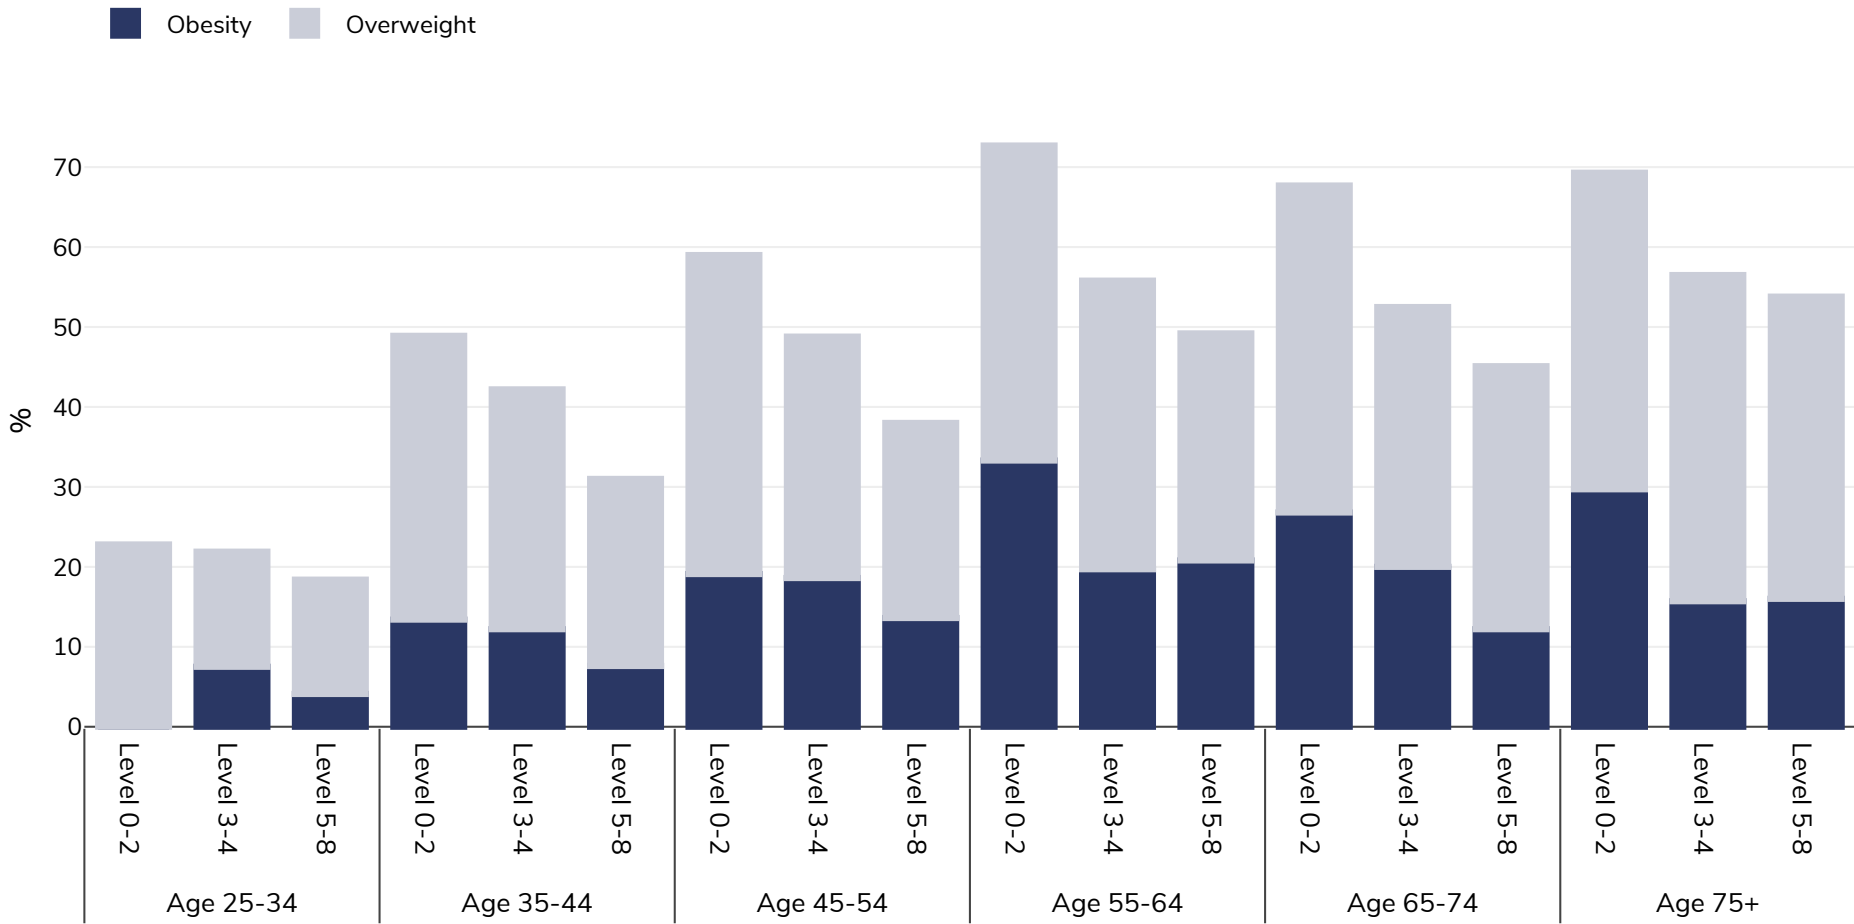

Cyprus: Overweight/obesity by age and education

Women, 2019

Survey type: Self-reported

Area covered: National

References: Eurostat 2019. Available at https://appsso.eurostat.ec.europa.eu/nui/show.do?dataset=hlth_ehis_bm1e&lang=en (last accessed 09.08.21).

Notes: NB. Some age ranges missing due to insufficient data to display by age & educational status

Unless otherwise noted, overweight refers to a BMI between 25kg and 29.9kg/m², obesity refers to a BMI greater than 30kg/m².