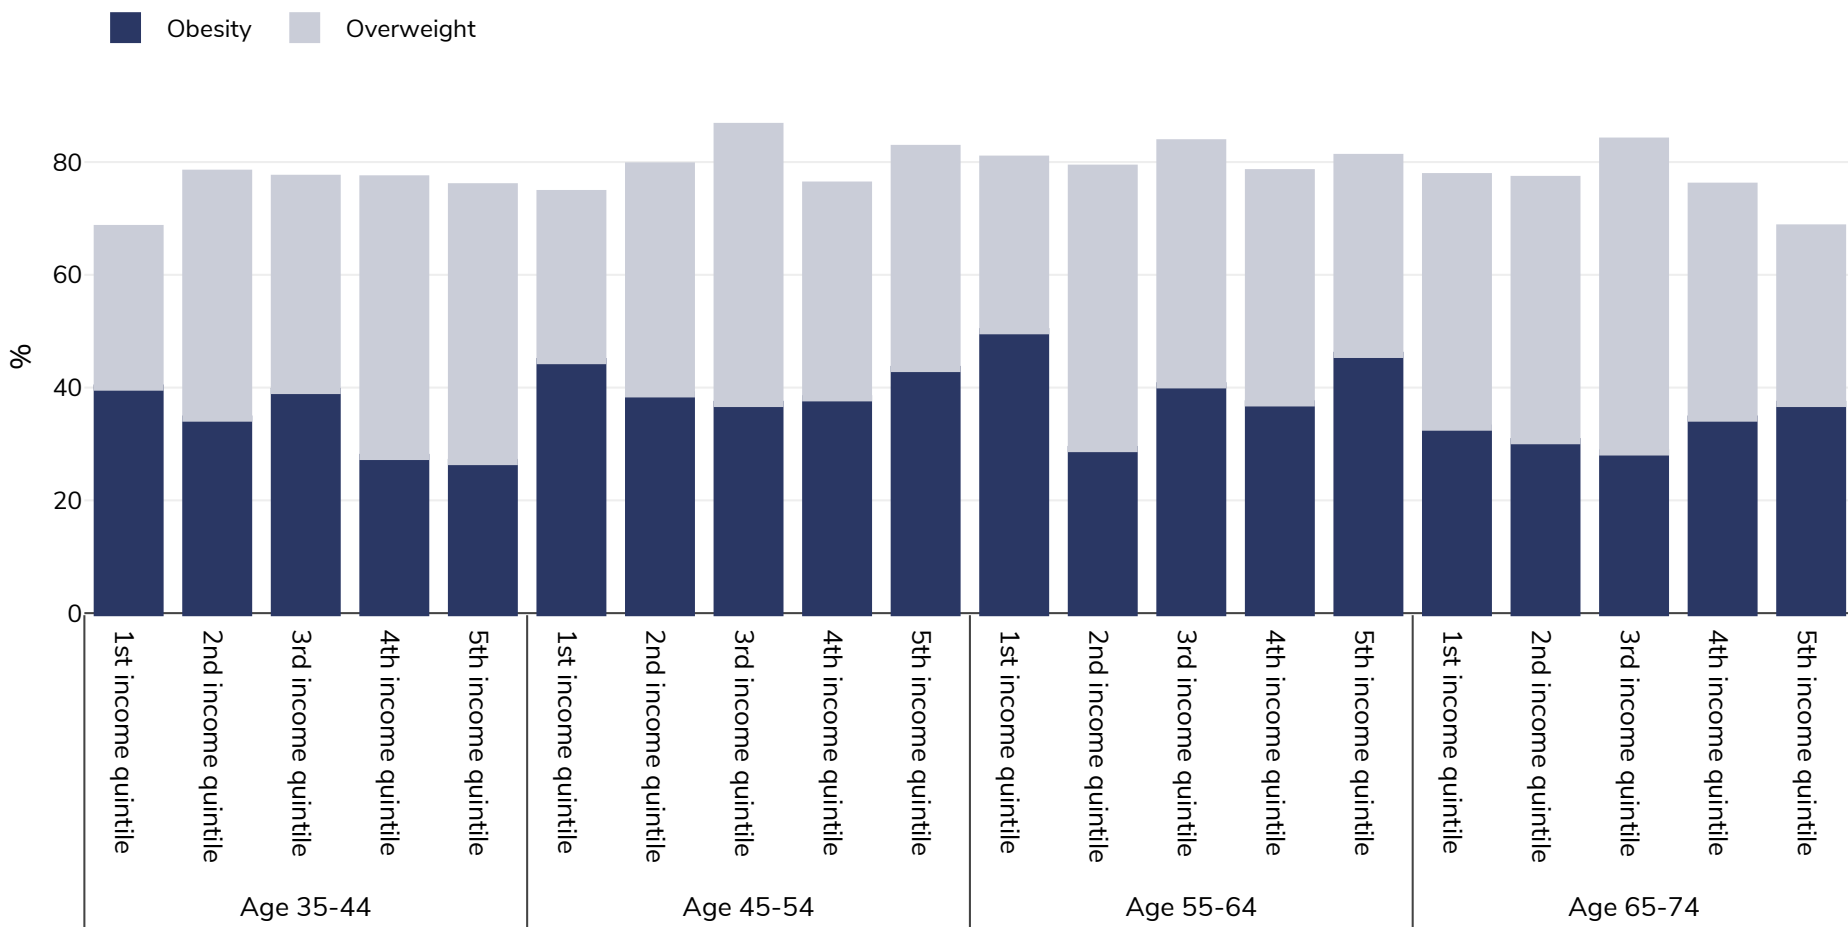

Malta: Overweight/obesity by age and socio-economic group

Men, 2019

Survey type: Self-reported

Area covered: National

References: Eurostat 2019. Available at https://appsso.eurostat.ec.europa.eu/nui/show.do?dataset=hlth_ehis_bm1i&lang=en (last accessed 09.08.21).

Notes: NB. Some age ranges missing due to insufficient data to display by age & income quintile

Unless otherwise noted, overweight refers to a BMI between 25kg and 29.9kg/m², obesity refers to a BMI greater than 30kg/m².