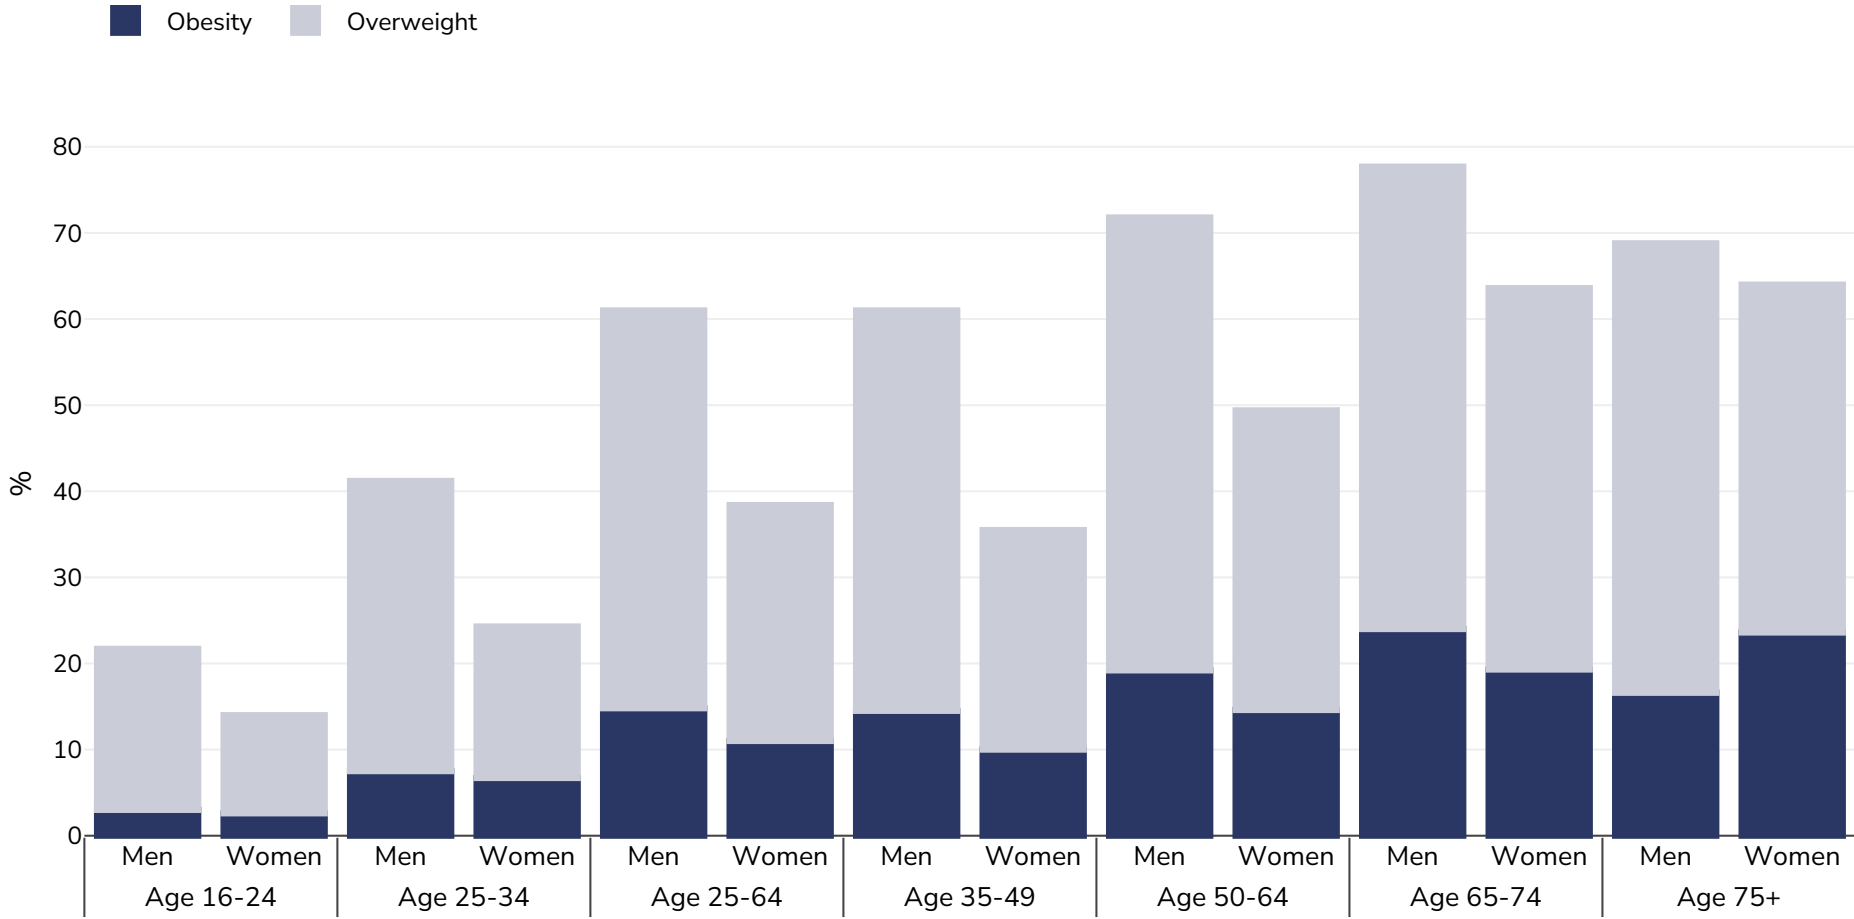

Spain: Overweight/obesity by age

Adults, 2017

Survey type: Self-reported

Area covered: National

References: EUROSTAT Database http://appsso.eurostat.ec.europa.eu/nui/show.do?dataset=ilc_hch10&lang=en (last accessed 25.08.20)

Unless otherwise noted, overweight refers to a BMI between 25kg and 29.9kg/m², obesity refers to a BMI greater than 30kg/m².