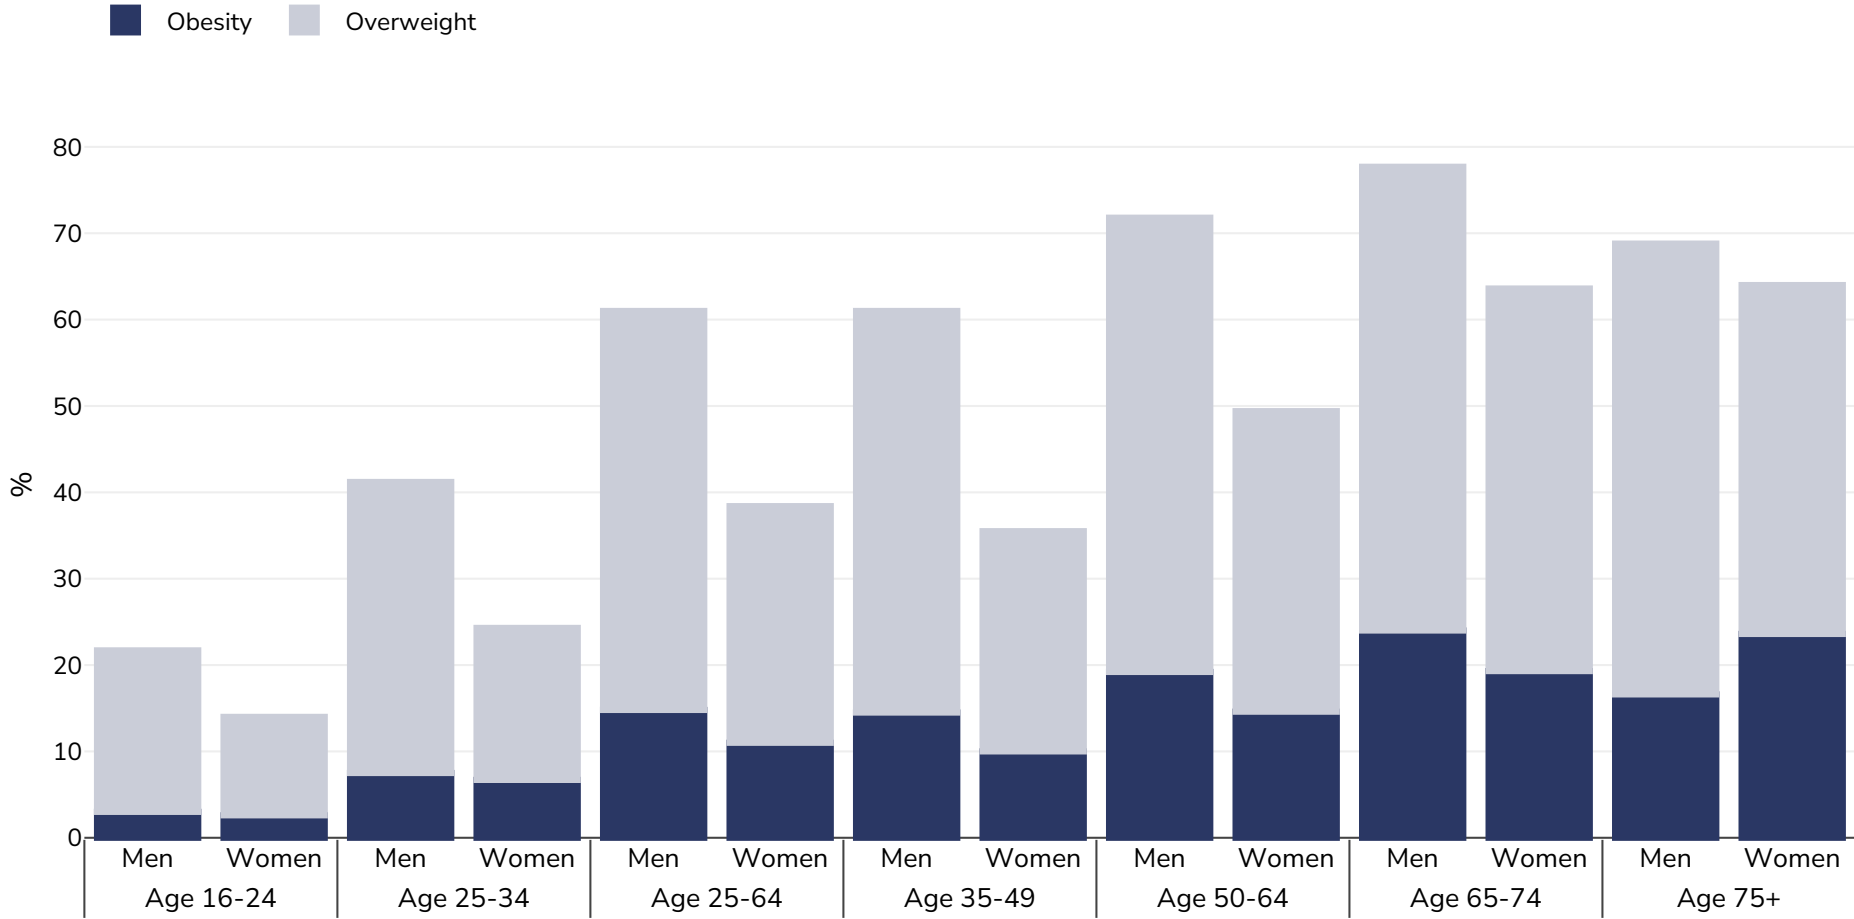

# Spain: Overweight/obesity by age

Adults, 2017

Survey type: Self-reported

Area covered: National

References: EUROSTAT Database [http://appsso.eurostat.ec.europa.eu/nui/show.do?dataset=ilc\\_hch10&lang=en](http://appsso.eurostat.ec.europa.eu/nui/show.do?dataset=ilc_hch10&lang=en) (last accessed 25.08.20)

Unless otherwise noted, overweight refers to a BMI between 25kg and 29.9kg/m<sup>2</sup>, obesity refers to a BMI greater than 30kg/m<sup>2</sup>.