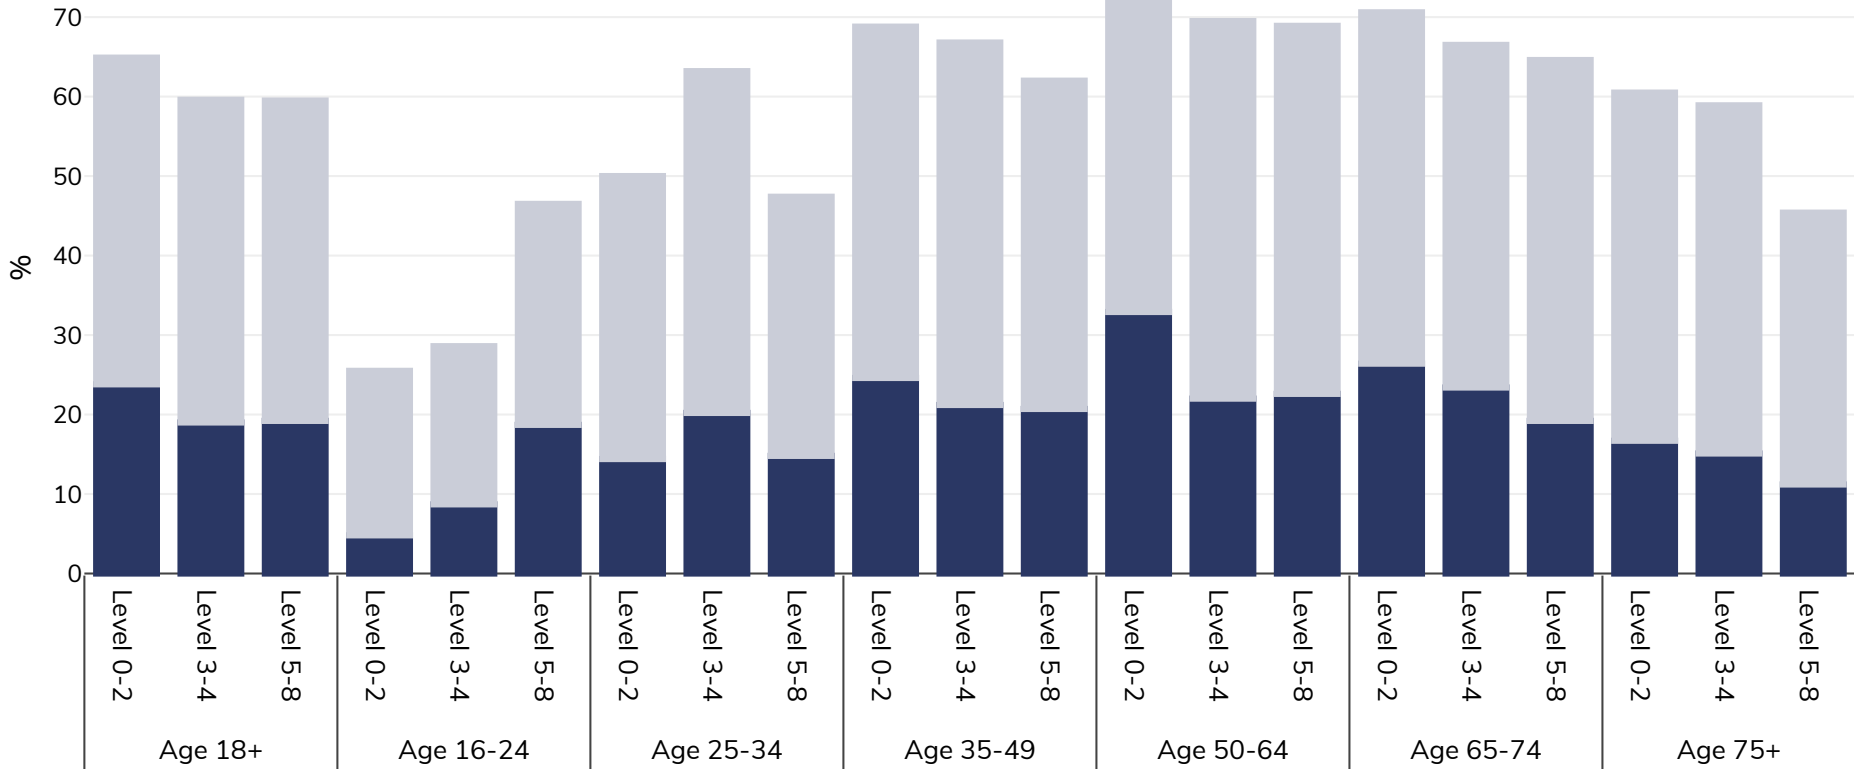

# United Kingdom: Overweight/obesity by age and education

Men, 2017

■ Obesity ■ Overweight

Survey type: Self-reported

Area covered: National

References: EUROSTAT Database [http://appsso.eurostat.ec.europa.eu/nui/show.do?dataset=ilc\\_hch10&lang=en](http://appsso.eurostat.ec.europa.eu/nui/show.do?dataset=ilc_hch10&lang=en) (last accessed 25.08.20)

Notes: Some UK data considered to have low reliability, see EUROSTAT database for details

Unless otherwise noted, overweight refers to a BMI between 25kg and 29.9kg/m<sup>2</sup>, obesity refers to a BMI greater than 30kg/m<sup>2</sup>.