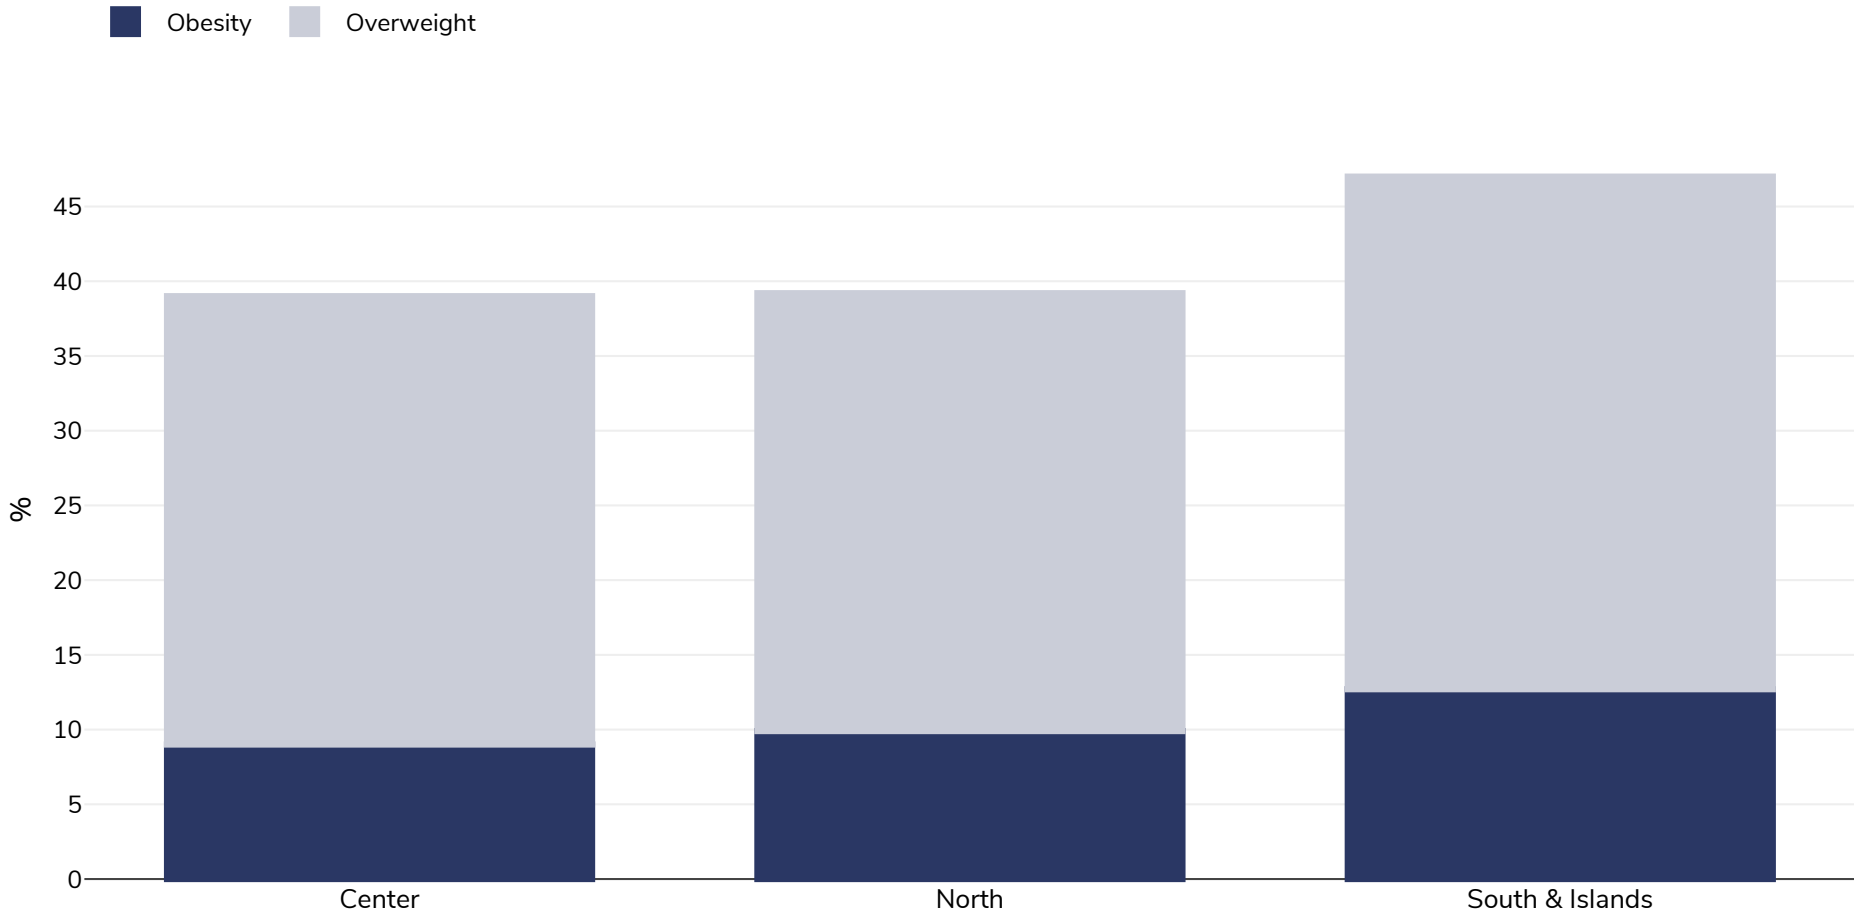

Italy: Overweight/obesity by region

Adults, 2016-2019

Survey type:	Self-reported
Age:	18-69
Sample size:	129423
Area covered:	National
References:	PASSI 2016-19. Available at https://www.epicentro.iss.it/passi/dati/sovrappeso?tab-container-1=tab1 (last accessed on 25.09.20)

Unless otherwise noted, overweight refers to a BMI between 25kg and 29.9kg/m², obesity refers to a BMI greater than 30kg/m².