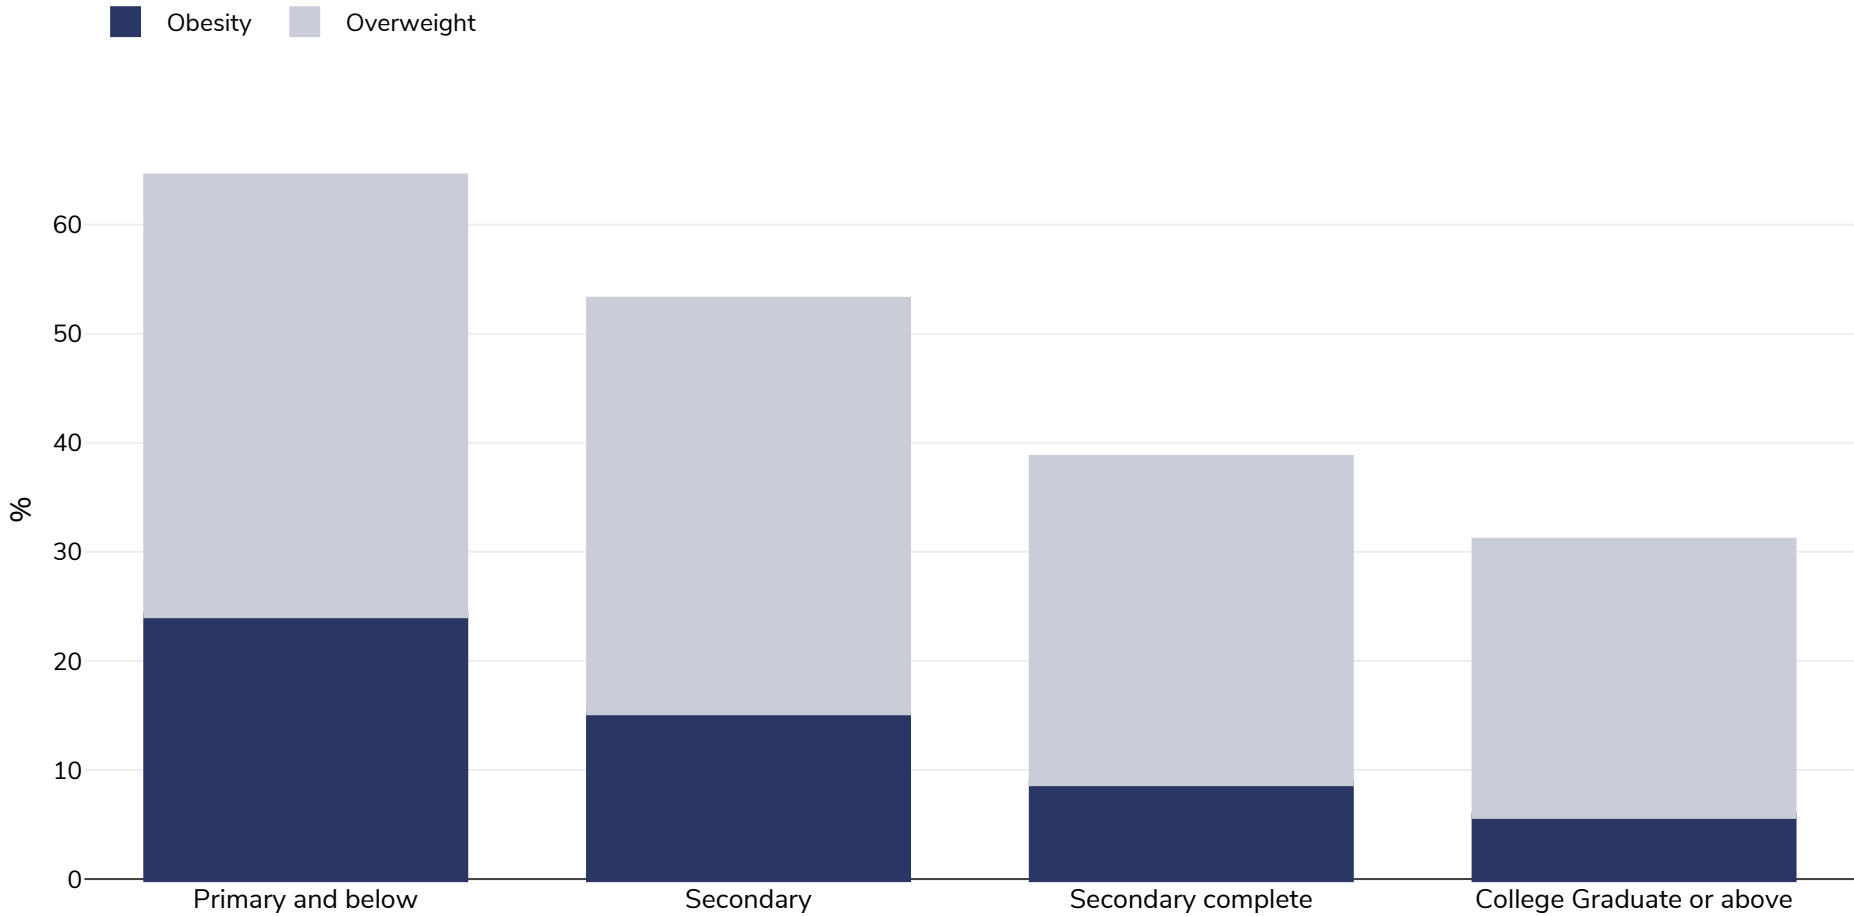

Italy: Overweight/obesity by education

Adults, 2017-2020

Survey type:	Self-reported
Age:	18-69
Sample size:	110742
Area covered:	National
References:	PASSI 2017-20. Available at https://www.epicentro.iss.it/passi/dati/sovrappeso (last accessed 17.11.21)

Unless otherwise noted, overweight refers to a BMI between 25kg and 29.9kg/m², obesity refers to a BMI greater than 30kg/m².