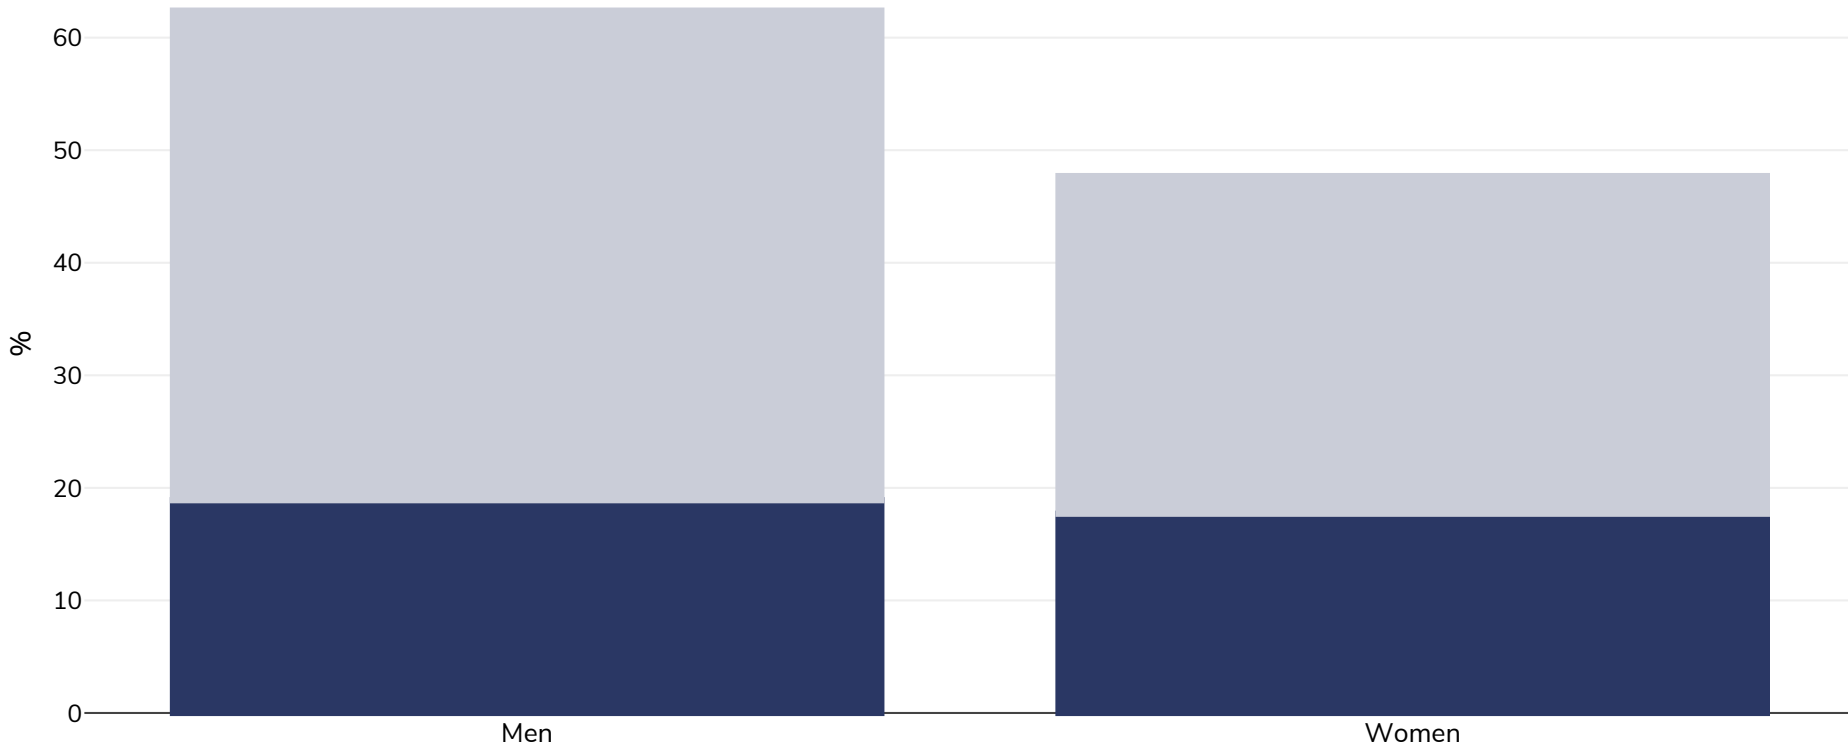

Finland: Obesity prevalence

Adults, 2014

■ Obesity ■ Overweight

Survey type:	Self-reported
Age:	18+
Area covered:	National
References:	2014 Eurostat Database: http://appsso.eurostat.ec.europa.eu/nui/show.do?dataset=hlth_ehis_bm1e&lang=en (last accessed 25.08.20)

Unless otherwise noted, overweight refers to a BMI between 25kg and 29.9kg/m², obesity refers to a BMI greater than 30kg/m².