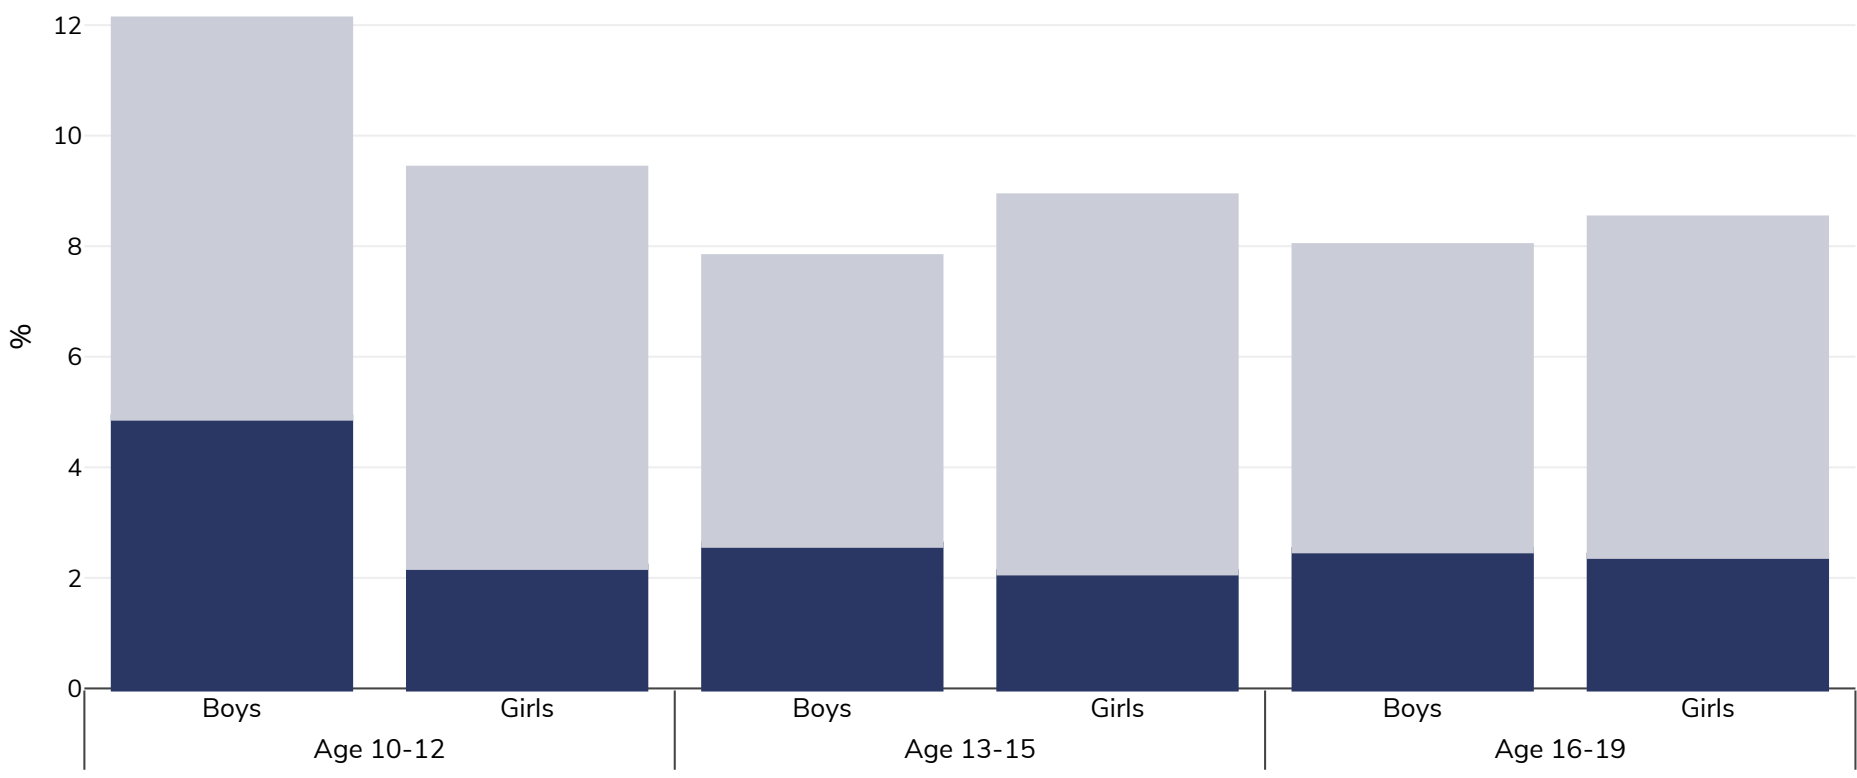

Philippines: Overweight/obesity by age

Children, 2015

■ Obesity ■ Overweight

Survey type:	Measured
Sample size:	33,086
Area covered:	National
References:	2015 Philippine Anthropometric Survey. http://enutrition.fnri.dost.gov.ph/site/preview.php?xx=%20uploads/2015_ANTHROPOMETRIC_SURVEY.pdf
Notes:	Not IOTF International Cut Off. WHO +2,+3SD
Cutoffs:	WHO