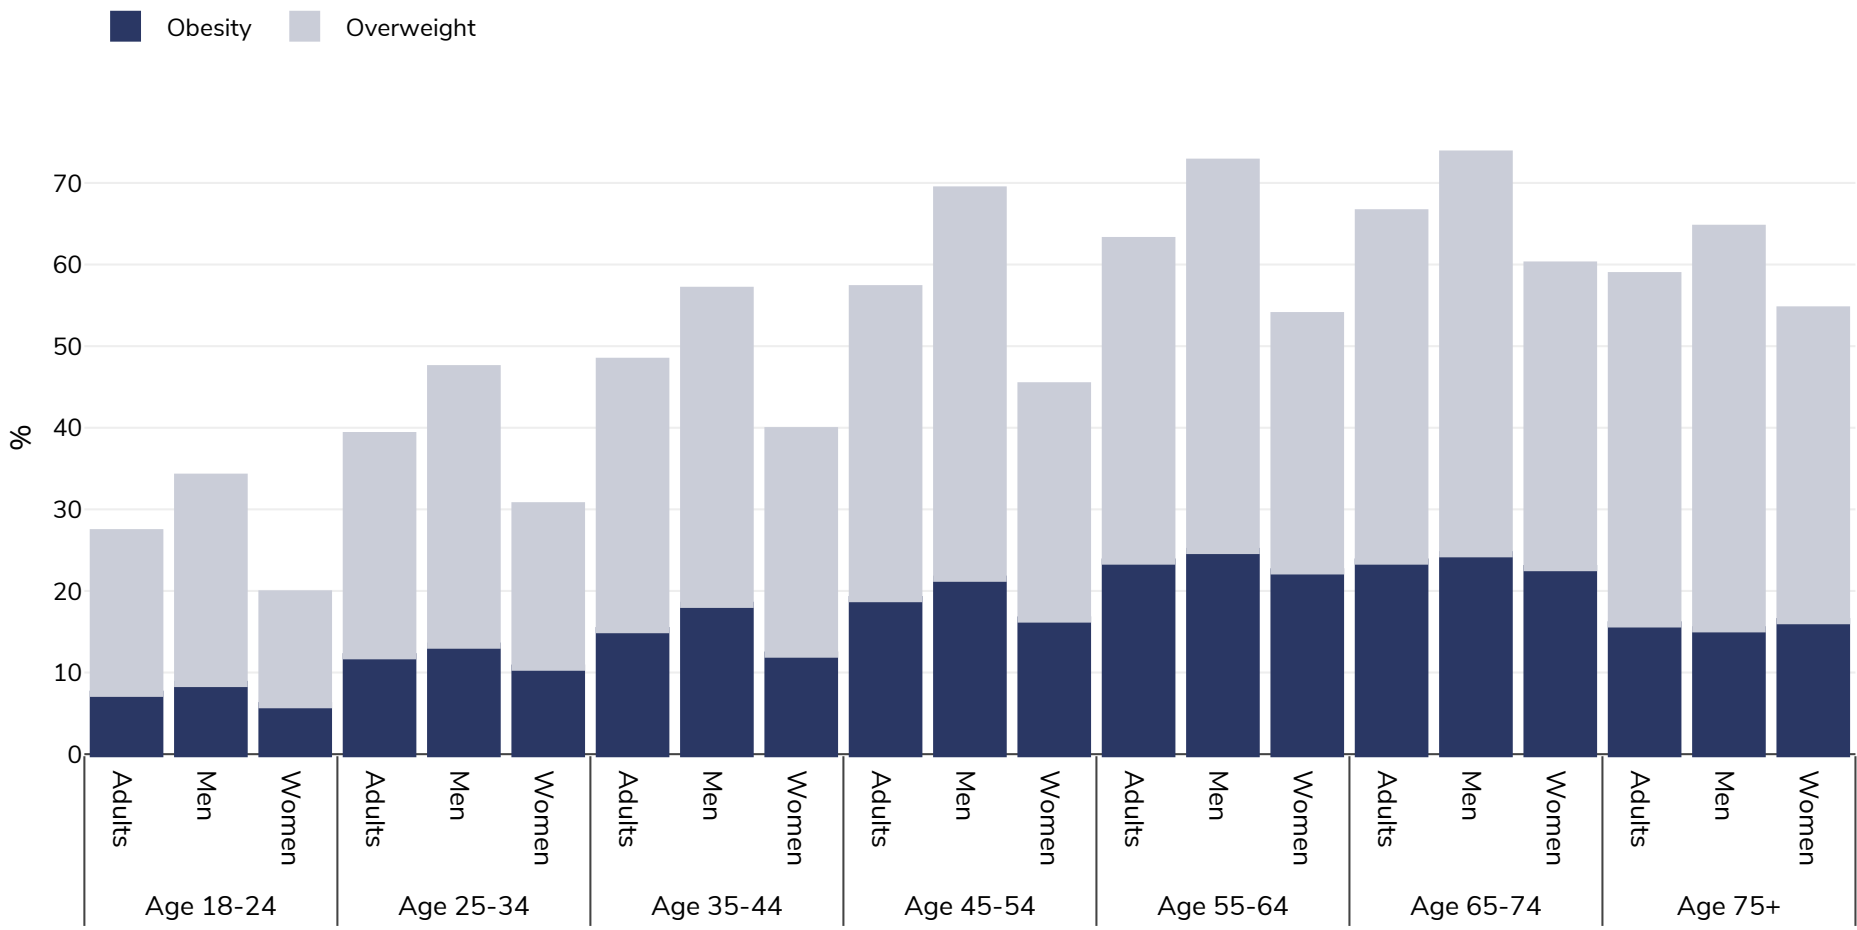

# Austria: Overweight/obesity by age

Adults, 2019

Survey type: Self-reported

Area covered: National

References: Eurostat 2019. Available at [https://appsso.eurostat.ec.europa.eu/nui/show.do?dataset=hlth\\_ehis\\_bm1i&lang=en](https://appsso.eurostat.ec.europa.eu/nui/show.do?dataset=hlth_ehis_bm1i&lang=en) (last accessed 09.08.21).

Unless otherwise noted, overweight refers to a BMI between 25kg and 29.9kg/m<sup>2</sup>, obesity refers to a BMI greater than 30kg/m<sup>2</sup>.