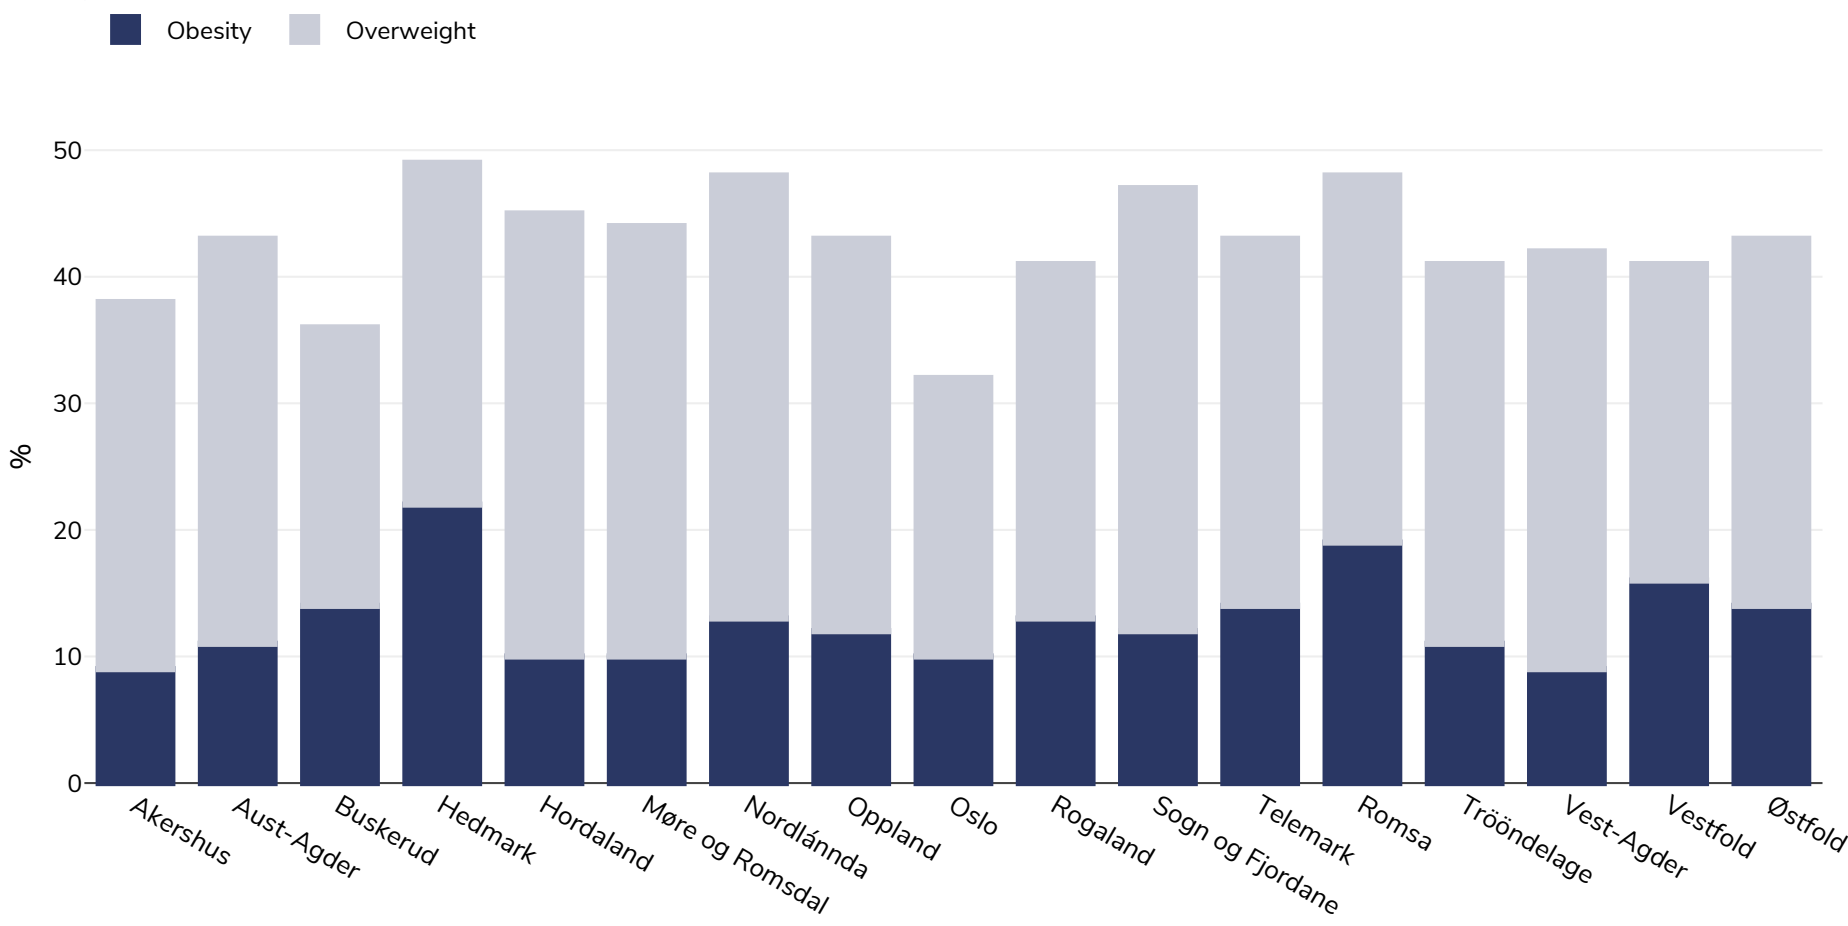

Norway: Overweight/obesity by region

Women, 2019

Survey type:	Self-reported
Age:	16+
Sample size:	7913
Area covered:	National
References:	Statistics Norway 2019. Available at https://www.ssb.no/en/statbank/table/11277/tableViewLayout1/ (last accessed 13.07.21)

Unless otherwise noted, overweight refers to a BMI between 25kg and 29.9kg/m², obesity refers to a BMI greater than 30kg/m².