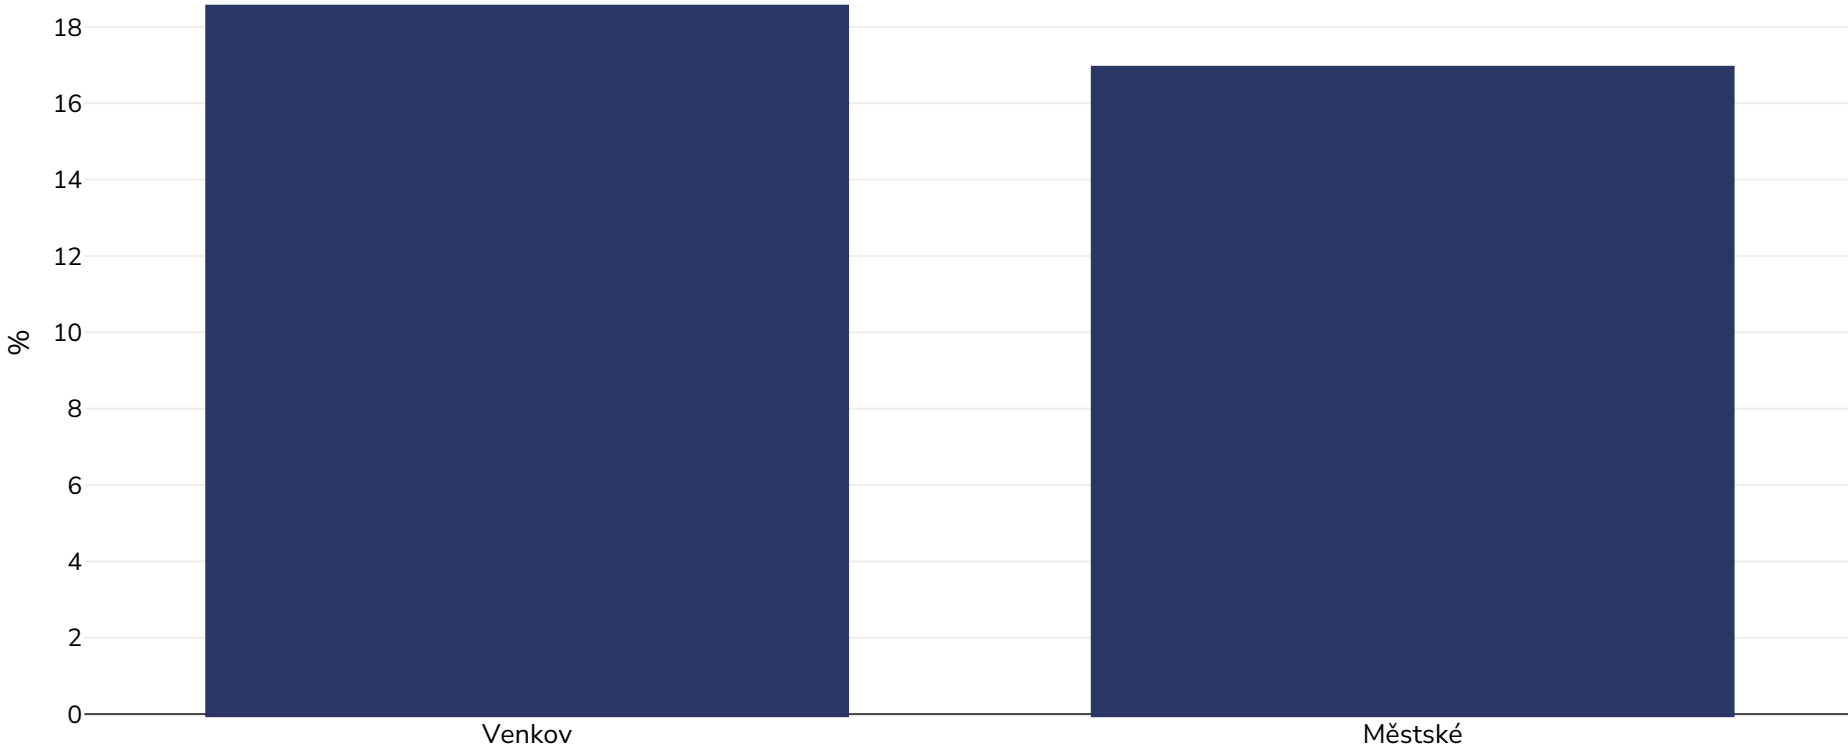

# Rusko: Overweight/obesity by region

Infants, 1995

■ Nadváha nebo obezita

Velikost vzorku: 643

Reference: Other: Russia Longitudinal Monitoring Survey (RLMS-HSE) Round VI 1995

Poznámky: UNICEF/WHO/World Bank Joint Child Malnutrition Estimates Expanded Database: Overweight (Survey Estimates), May 2023, New York. For more information about the methodology, please consult <https://data.unicef.org/resources/jme-2023-country-consultations/>