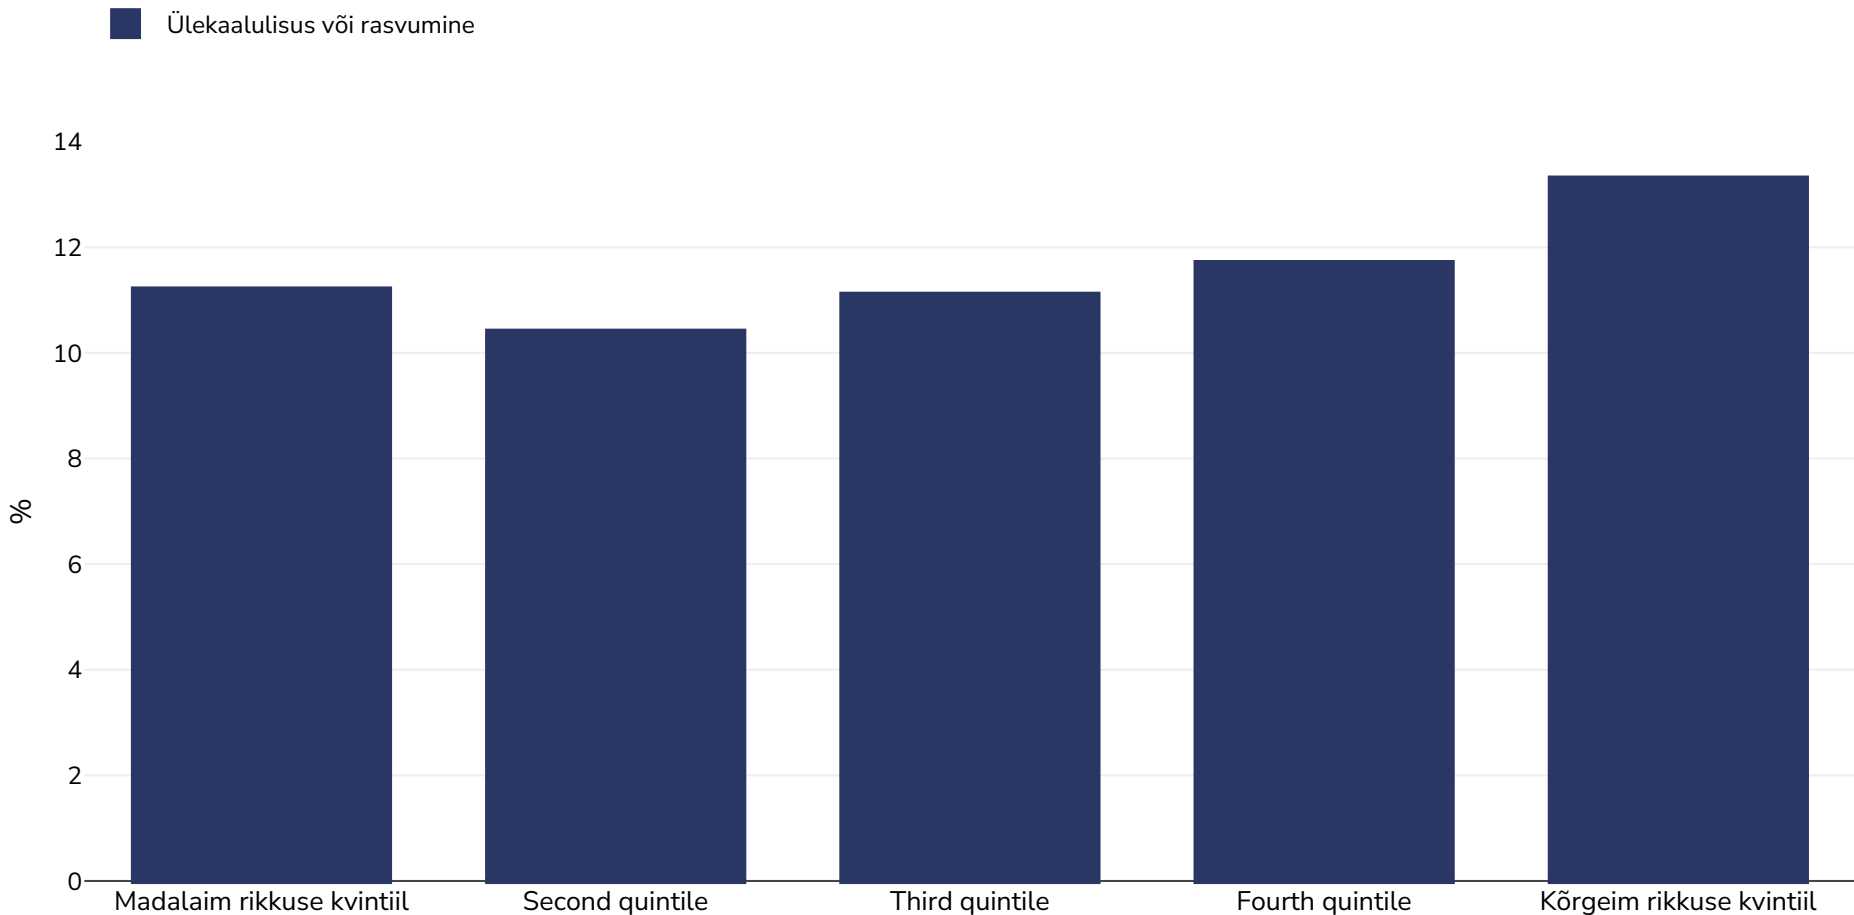

Palestiina: Overweight/obesity by socio-economic group

Infants, 2006-2007

Valimi suurus: 9067

Viited: PAPFAM: Palestinian family health survey, 2006: Final report. Ramallah, Palestine, 2007

Märkused: UNICEF/WHO/World Bank Joint Child Malnutrition Estimates Expanded Database: Overweight (Survey Estimates), May 2023, New York. For more information about the methodology, please consult <https://data.unicef.org/resources/jme-2023-country-consultations/>