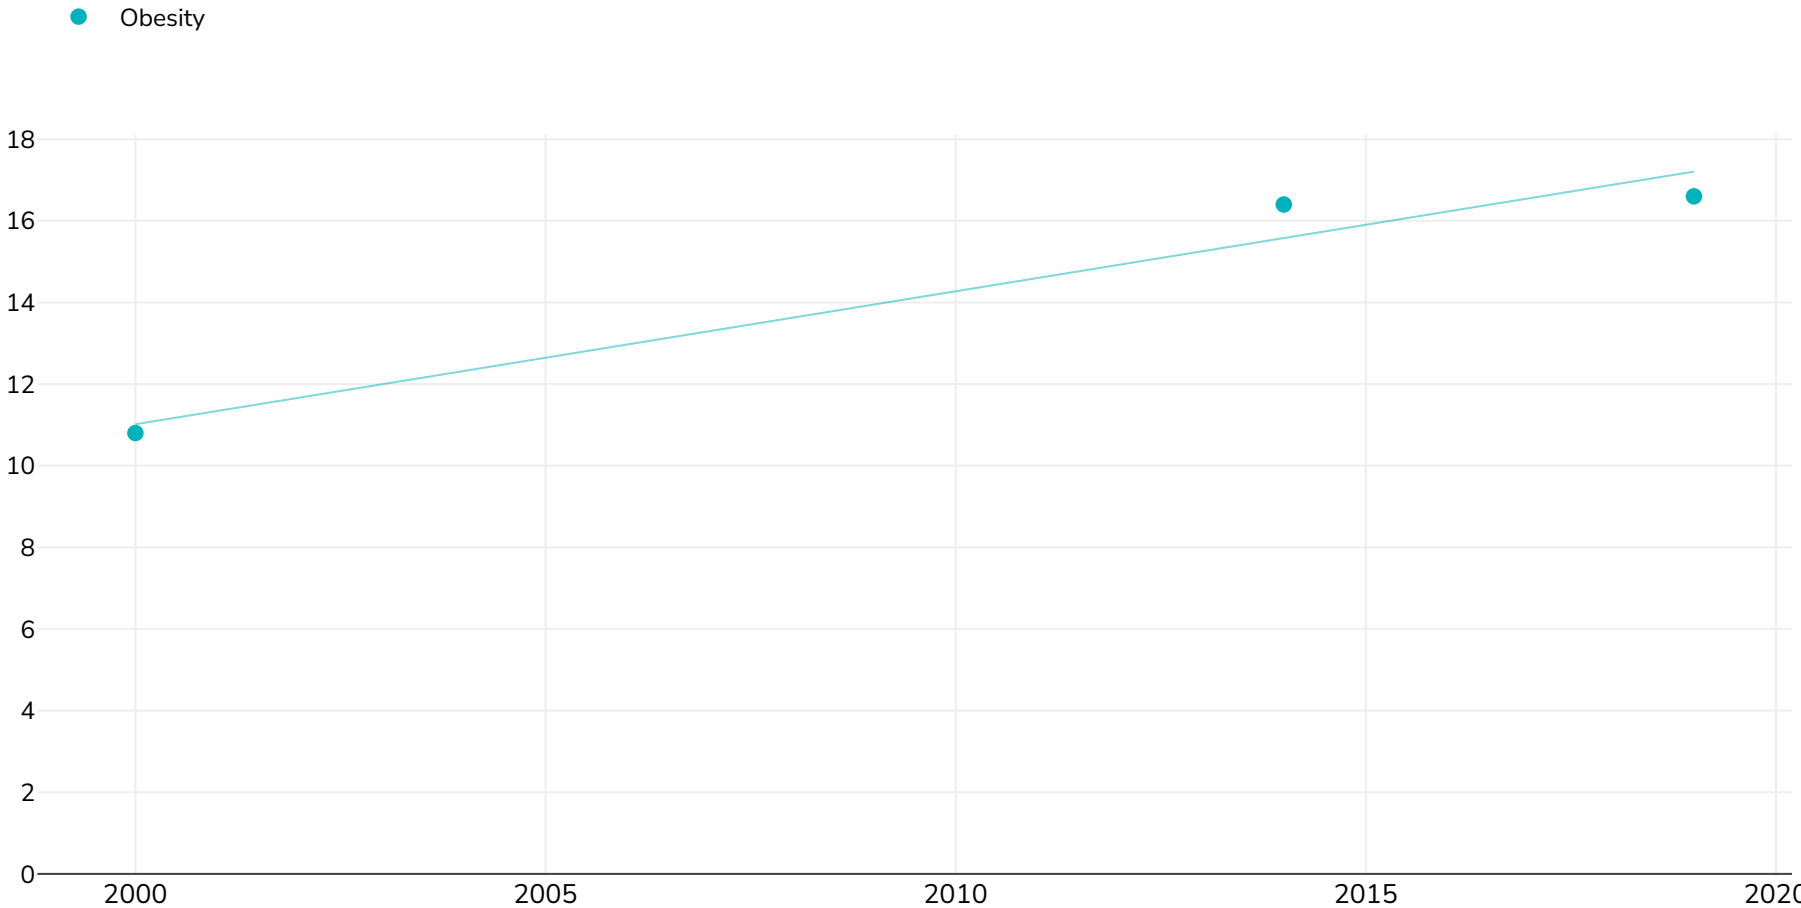

Greece: Trend adult obesity 2000 2019

Women

Survey type: Self-reported

References: For full details of references visit <https://data.worldobesity.org/>

Different methodologies may have been used to collect this data and so data from different surveys may not be strictly comparable. Please check with original data sources for methodologies used.