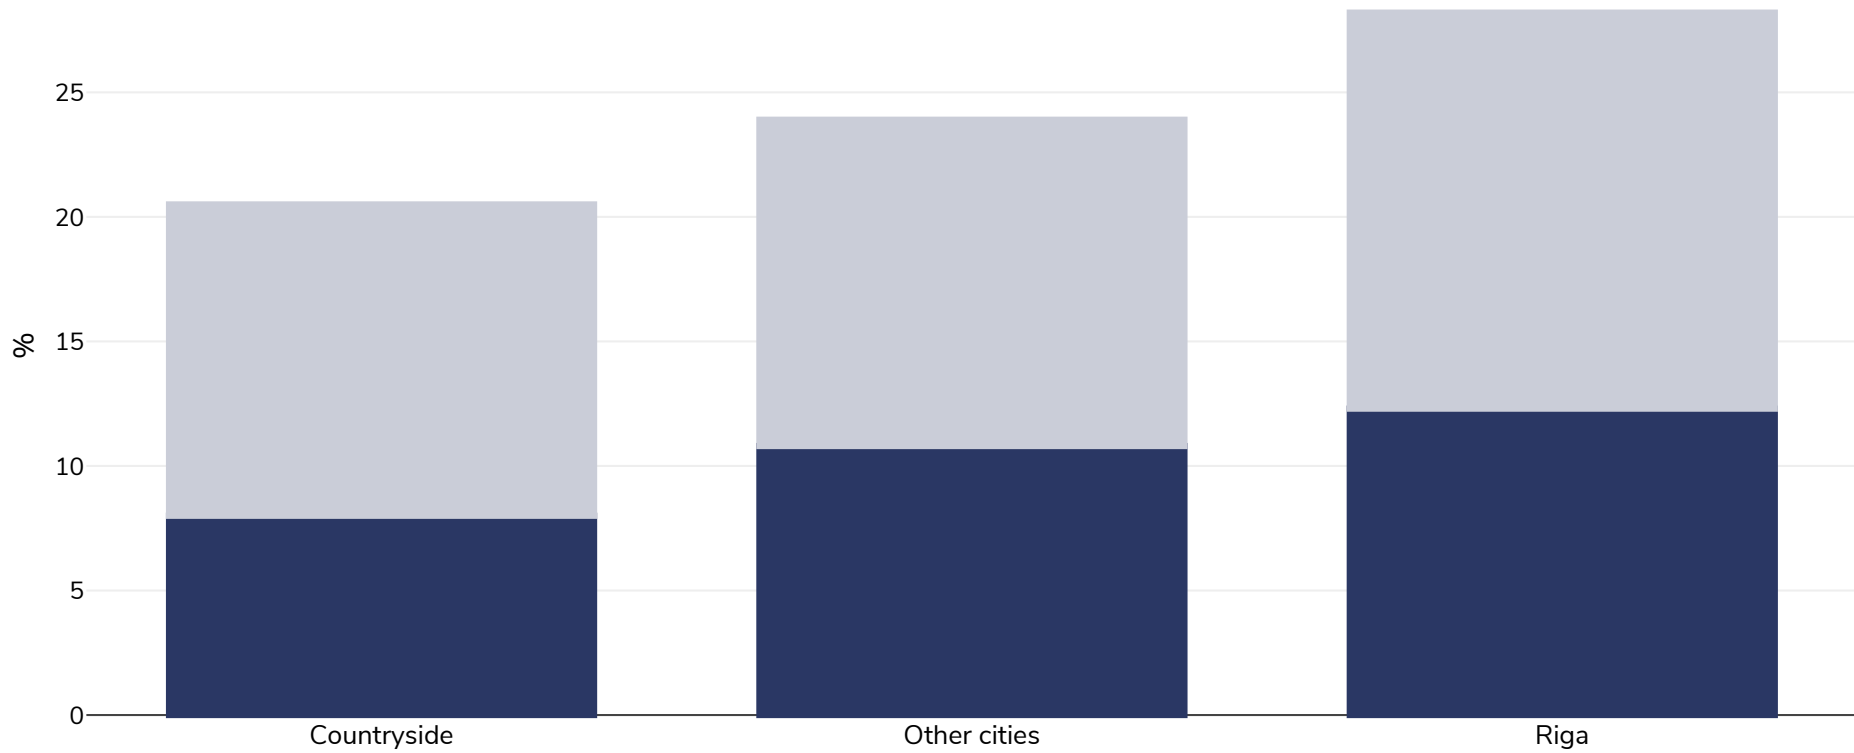

# Latvia: Overweight/obesity by region

Children, 2010

■ Obesity ■ Overweight

<b>Survey type:</b>	Self-reported
<b>Age:</b>	7
<b>Area covered:</b>	National
<b>References:</b>	Latvian Cosi Study: <a href="http://www.lm.gov.lv/upload/berns.../bernu.../akti/lmzino_280513_berni.doc">www.lm.gov.lv/upload/berns.../bernu.../akti/lmzino_280513_berni.doc</a> (last accessed 25.8.15)
<b>Notes:</b>	WHO child BMI Cut-offs
<b>Cutoffs:</b>	WHO