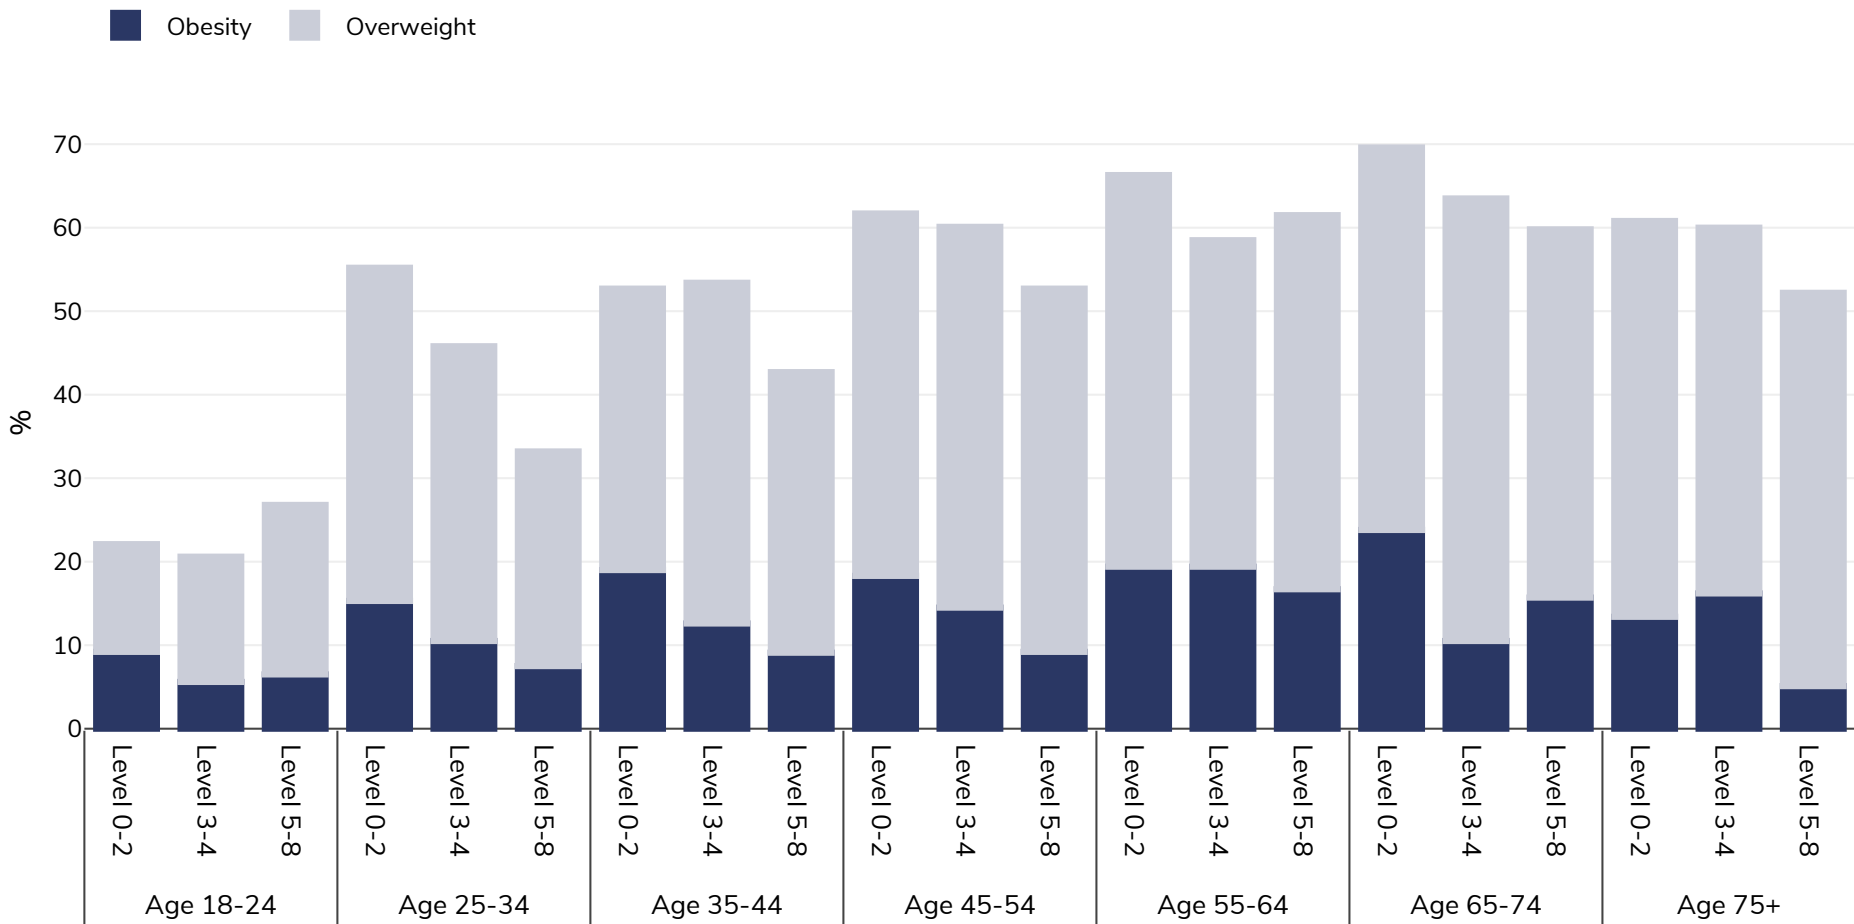

# France: Overweight/obesity by age and education

Men, 2019

Survey type: Self-reported

Area covered: National

References: Eurostat 2019. Available at [https://appsso.eurostat.ec.europa.eu/nui/show.do?dataset=hlth\\_ehis\\_bm1e&lang=en](https://appsso.eurostat.ec.europa.eu/nui/show.do?dataset=hlth_ehis_bm1e&lang=en) (last accessed 09.08.21).

Unless otherwise noted, overweight refers to a BMI between 25kg and 29.9kg/m<sup>2</sup>, obesity refers to a BMI greater than 30kg/m<sup>2</sup>.