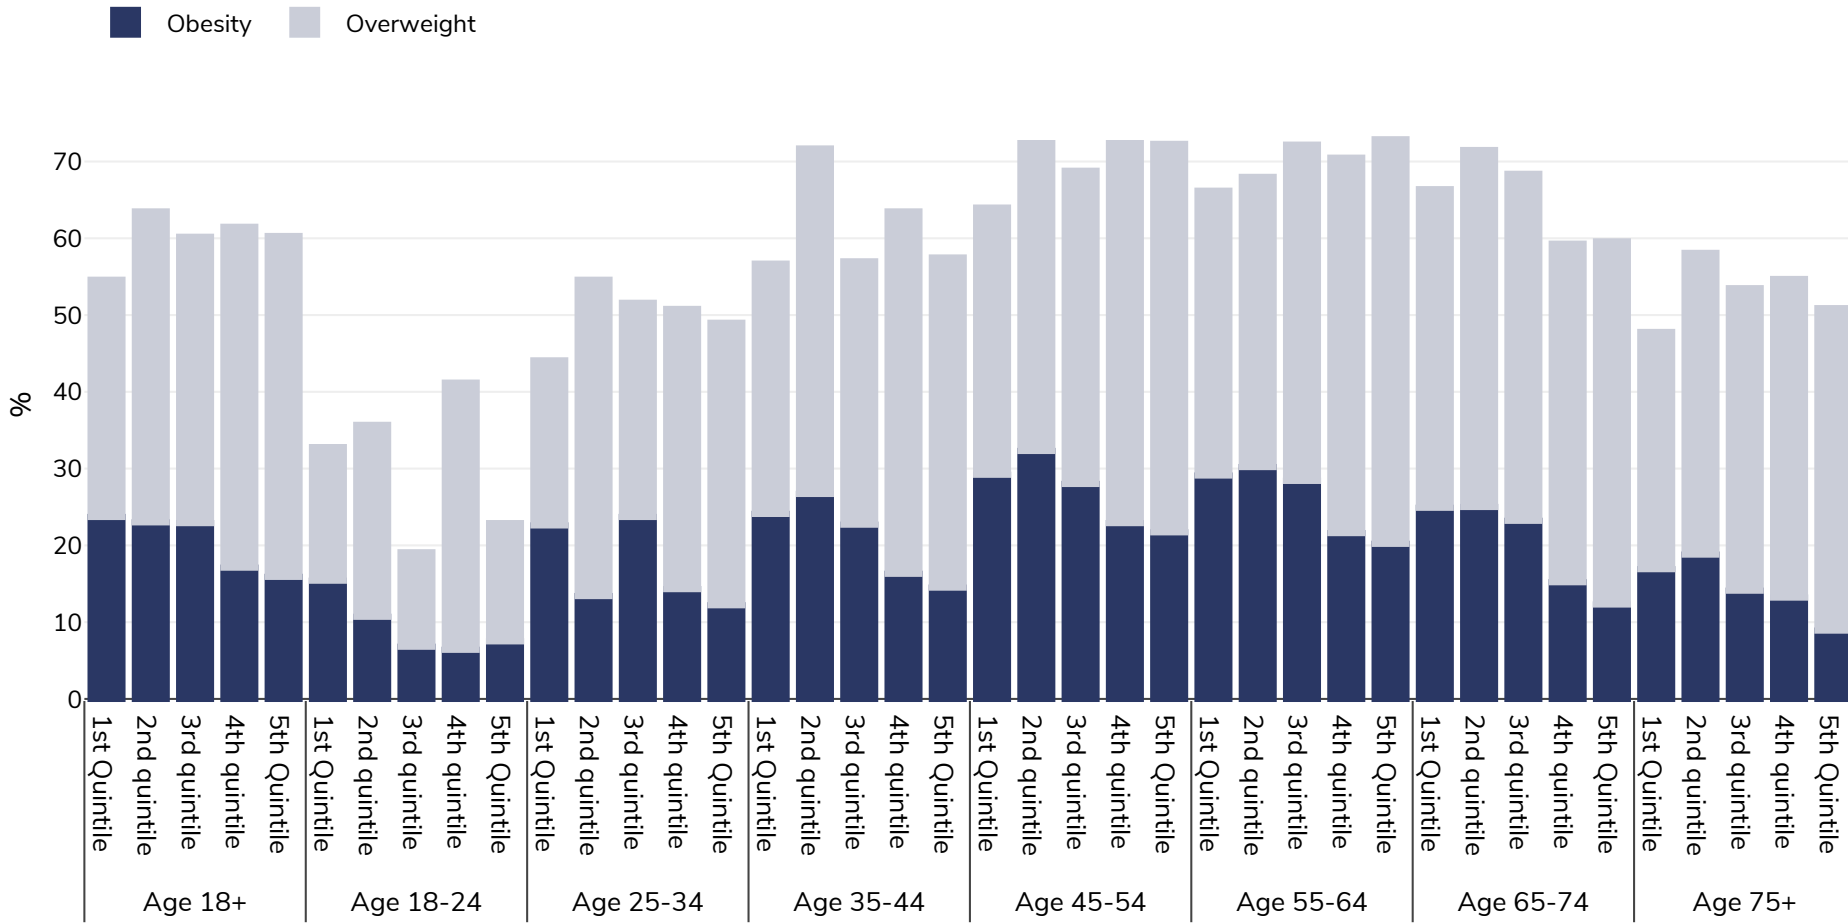

United Kingdom: Overweight/obesity by age and socio-economic group

Men, 2014

Survey type: Self-reported

Area covered: National

References: 2014 Eurostat - Socio economic - http://appsso.eurostat.ec.europa.eu/nui/show.do?dataset=hlth_ehis_bm1i&lang=en (last accessed 25.08.20)

Unless otherwise noted, overweight refers to a BMI between 25kg and 29.9kg/m², obesity refers to a BMI greater than 30kg/m².