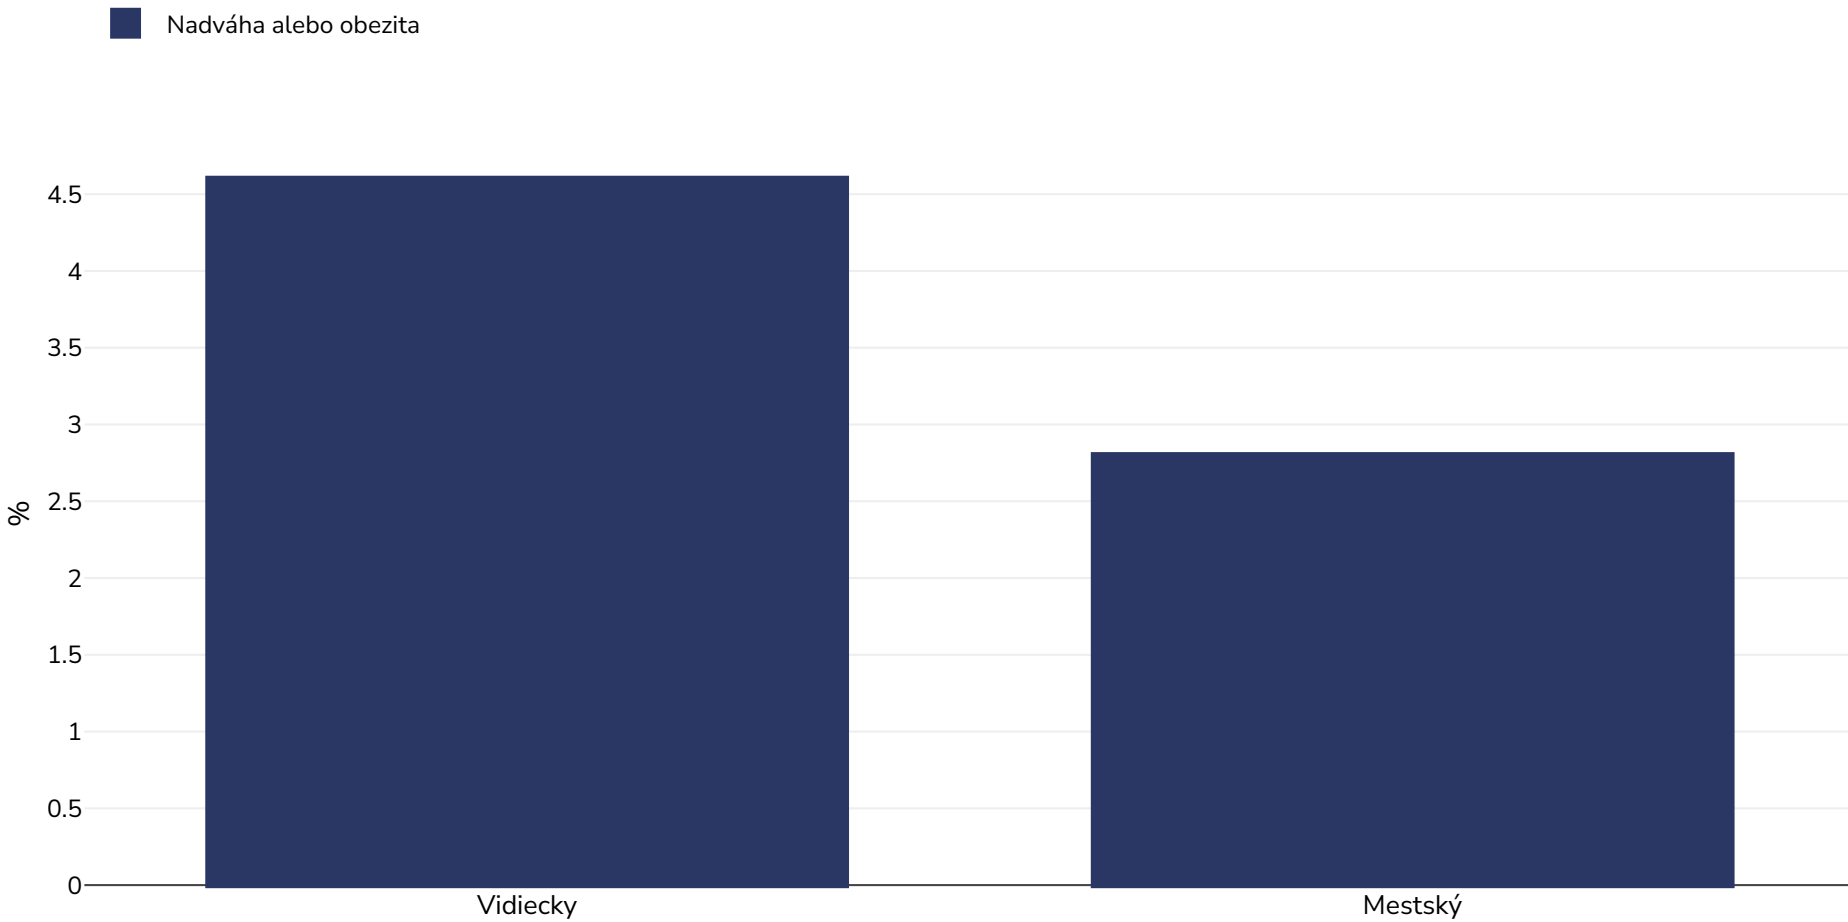

# Uganda: Overweight/obesity by region

Infants, 2010-2011

Velkosť vzorky: 3018119

Odkazy: LSMS: Uganda National Panel Survey 2010/11

Poznámky (k dispozícii iba v angličtine): UNICEF/WHO/World Bank Joint Child Malnutrition Estimates Expanded Database: Overweight (Survey Estimates), May 2023, New York. For more information about the methodology, please consult <https://data.unicef.org/resources/jme-2023-country-consultations/>