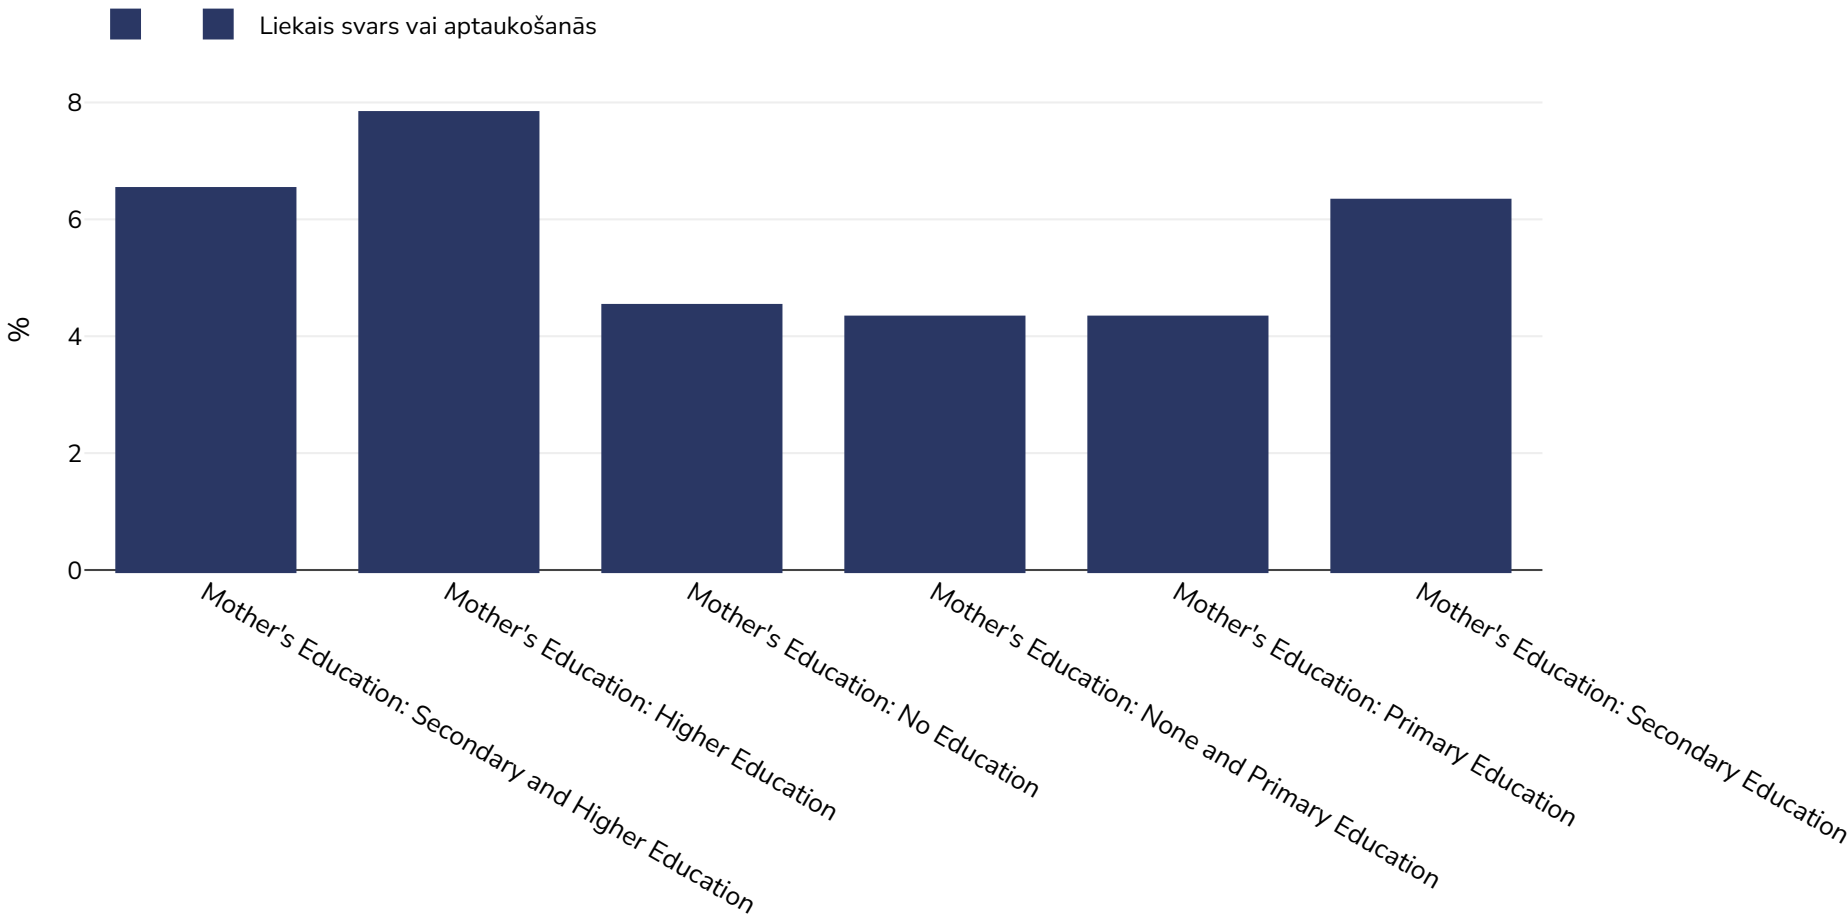

Guatemala: Overweight/obesity by education

Infants, 2014-2015

Izlases lielums: 12585

Atsauces: DHS: Encuesta Nacional de Salud Materno Infantil 2014-2015. Ciudad de Guatemala, Guatemala, 2015.

Piezīmes (pieejamas tikai angļu valodā): UNICEF/WHO/World Bank Joint Child Malnutrition Estimates Expanded Database: Overweight (Survey Estimates), May 2023, New York. For more information about the methodology, please consult <https://data.unicef.org/resources/jme-2023-country-consultations/>