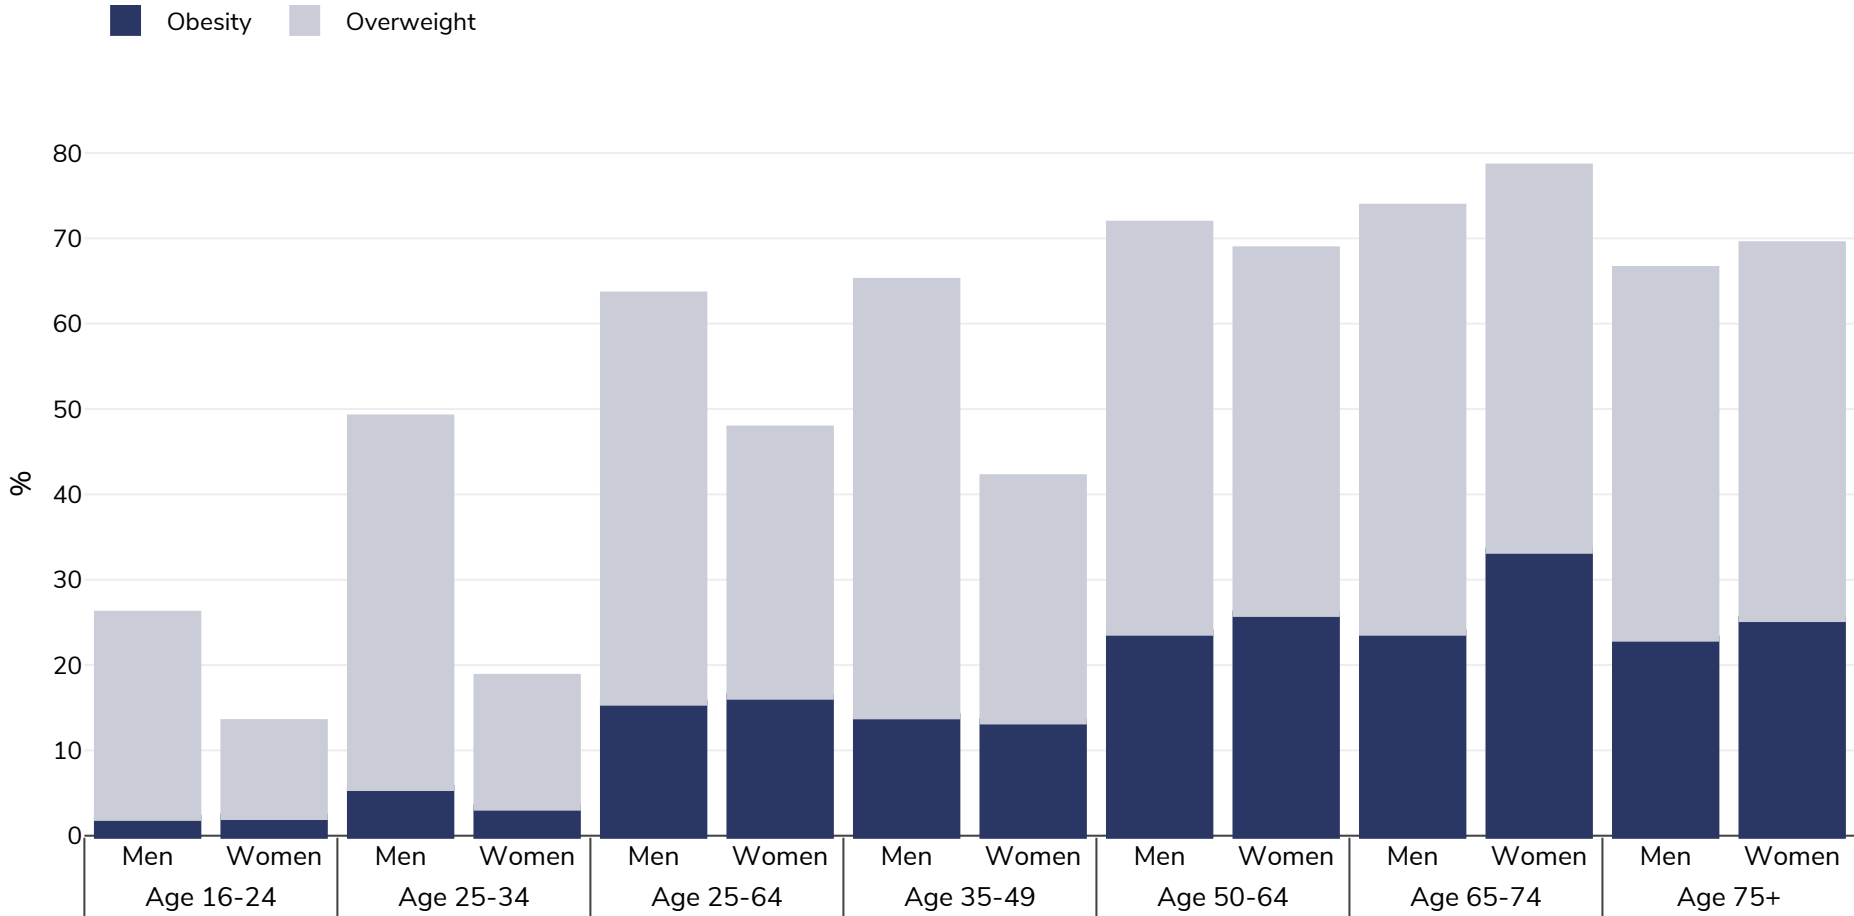

# Lithuania: Overweight/obesity by age

Adults, 2017

**Survey type:** Self-reported

**Area covered:** National

**References:** EUROSTAT Database [http://appsso.eurostat.ec.europa.eu/nui/show.do?dataset=ilc\\_hch10&lang=en](http://appsso.eurostat.ec.europa.eu/nui/show.do?dataset=ilc_hch10&lang=en) (last accessed 25.08.20)

Unless otherwise noted, overweight refers to a BMI between 25kg and 29.9kg/m<sup>2</sup>, obesity refers to a BMI greater than 30kg/m<sup>2</sup>.