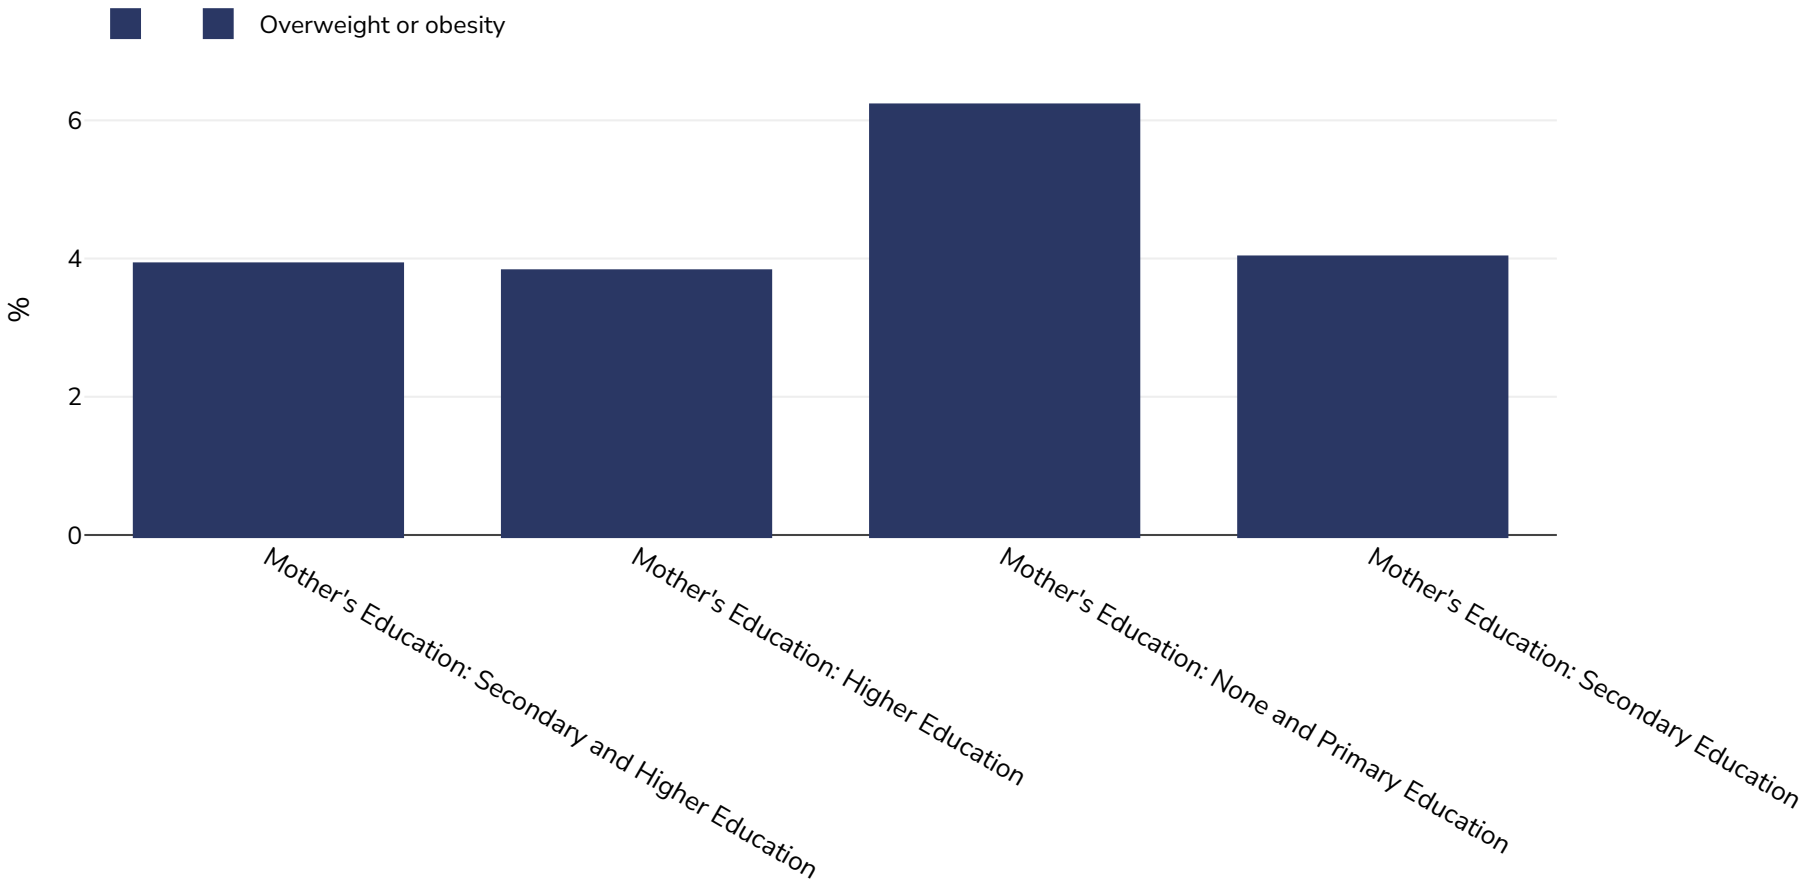

Tuvalu: Overweight/obesity by education

Infants, 2019-2020

Sample size: 479

References: MICS: Tuvalu Multiple Indicator Cluster Survey 2019-20, Survey Findings Report. Funafuti, Tuvalu: Central Statistics Division