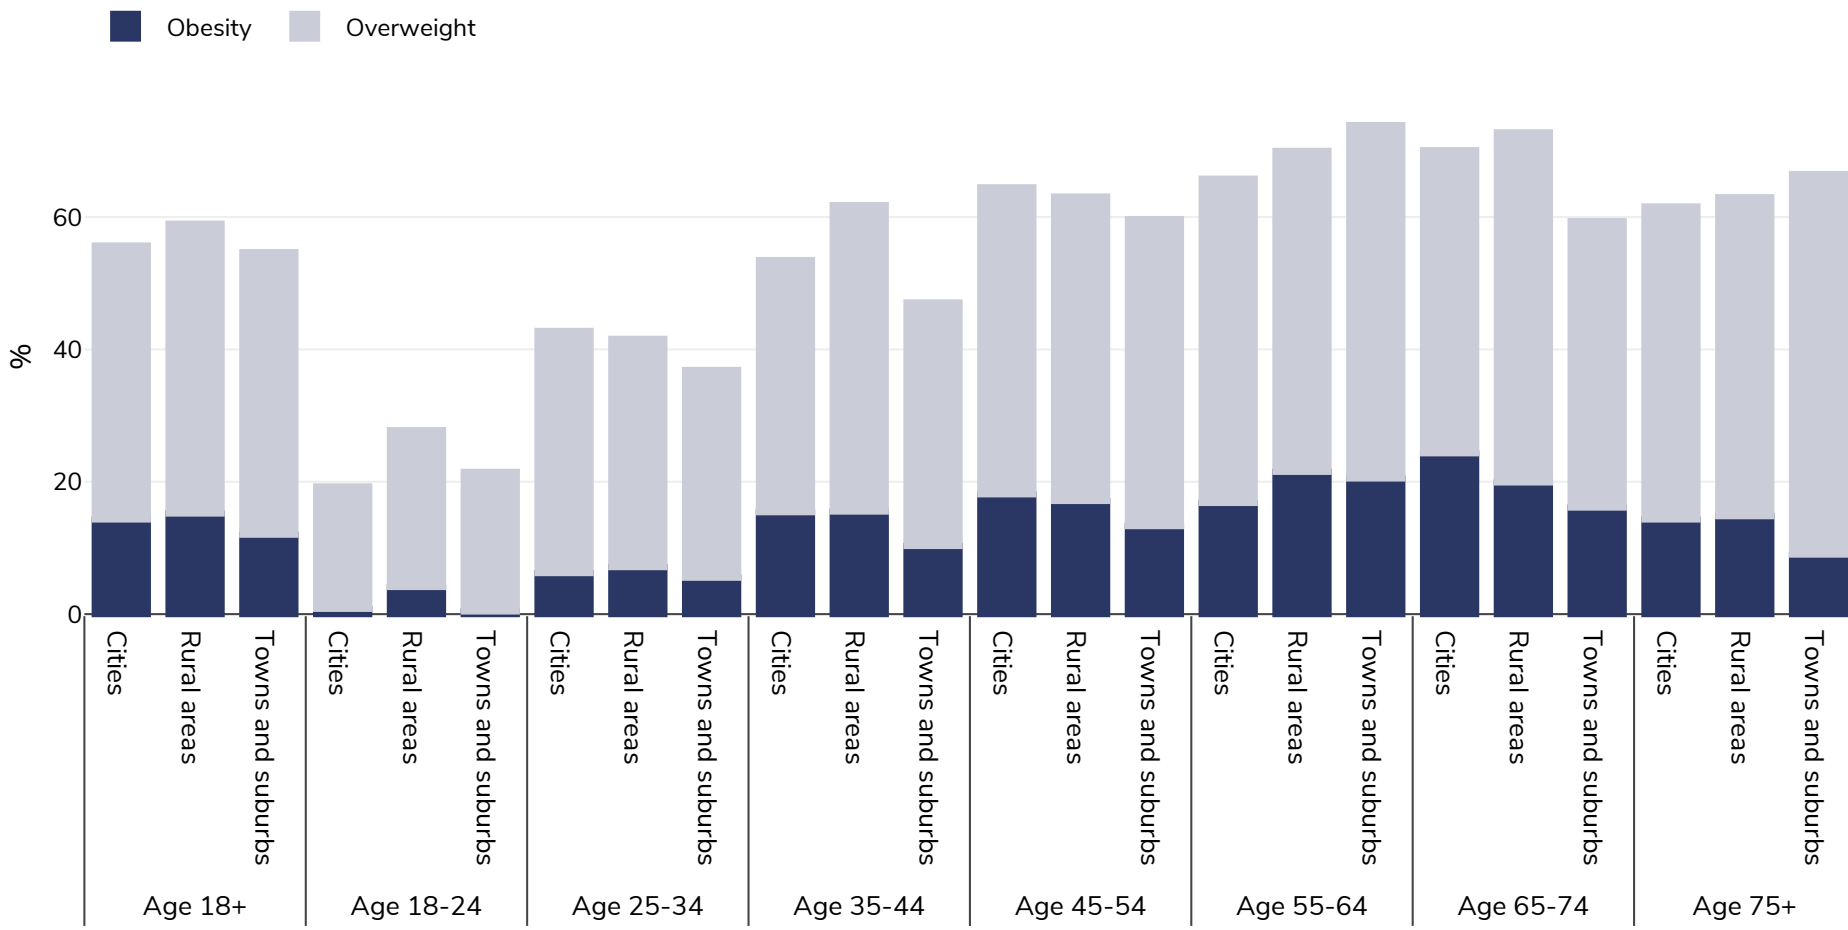

Belgium: Overweight/obesity by age and region

Men, 2014

Survey type: Self-reported

Area covered: National

References: Eurostat Database http://appsso.eurostat.ec.europa.eu/nui/show.do?dataset=hlth_ehis_bm1u&lang=en (last accessed 25.08.20)

Unless otherwise noted, overweight refers to a BMI between 25kg and 29.9kg/m², obesity refers to a BMI greater than 30kg/m².