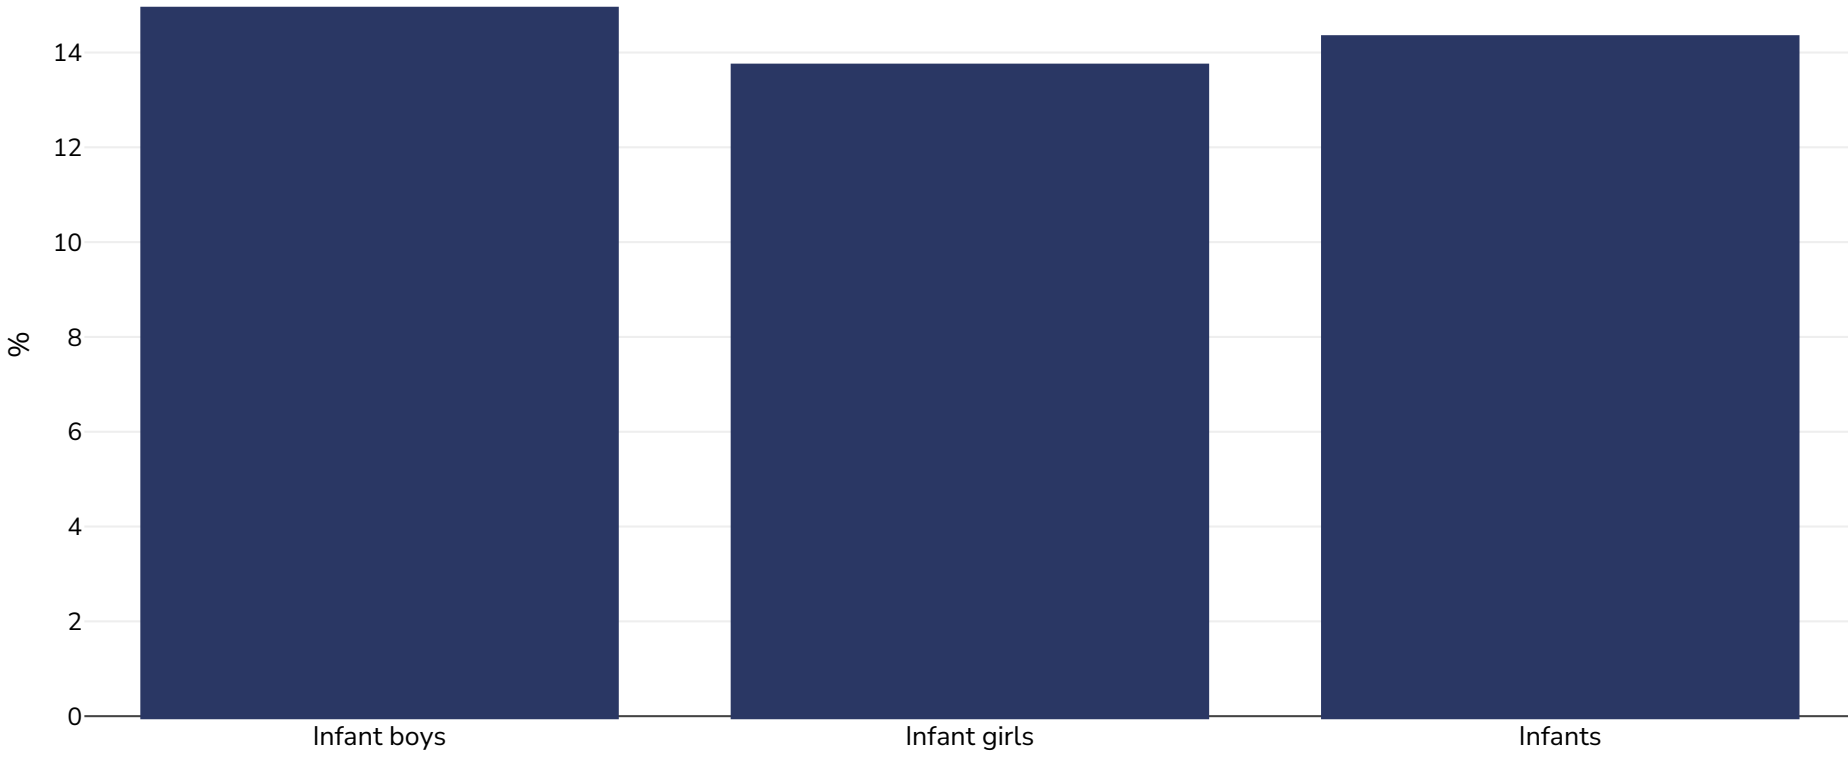

# An Éigipt: Leitheadúlacht murtail

## Infants, 1992-1993

■ Rómheáchan nó murtall

**Aois:** 0-5

**Samplamhéid:** 7386

**Tagairtí:** DHS: Egypt demographic and health survey 1992. Demographic and Health Surveys. Cairo, Egypt, 1993

**Nótaí:** UNICEF/WHO/World Bank Joint Child Malnutrition Estimates Expanded Database: Overweight (Survey Estimates), May 2023, New York. For more information about the methodology, please consult <https://data.unicef.org/resources/jme-2023-country-consultations/>