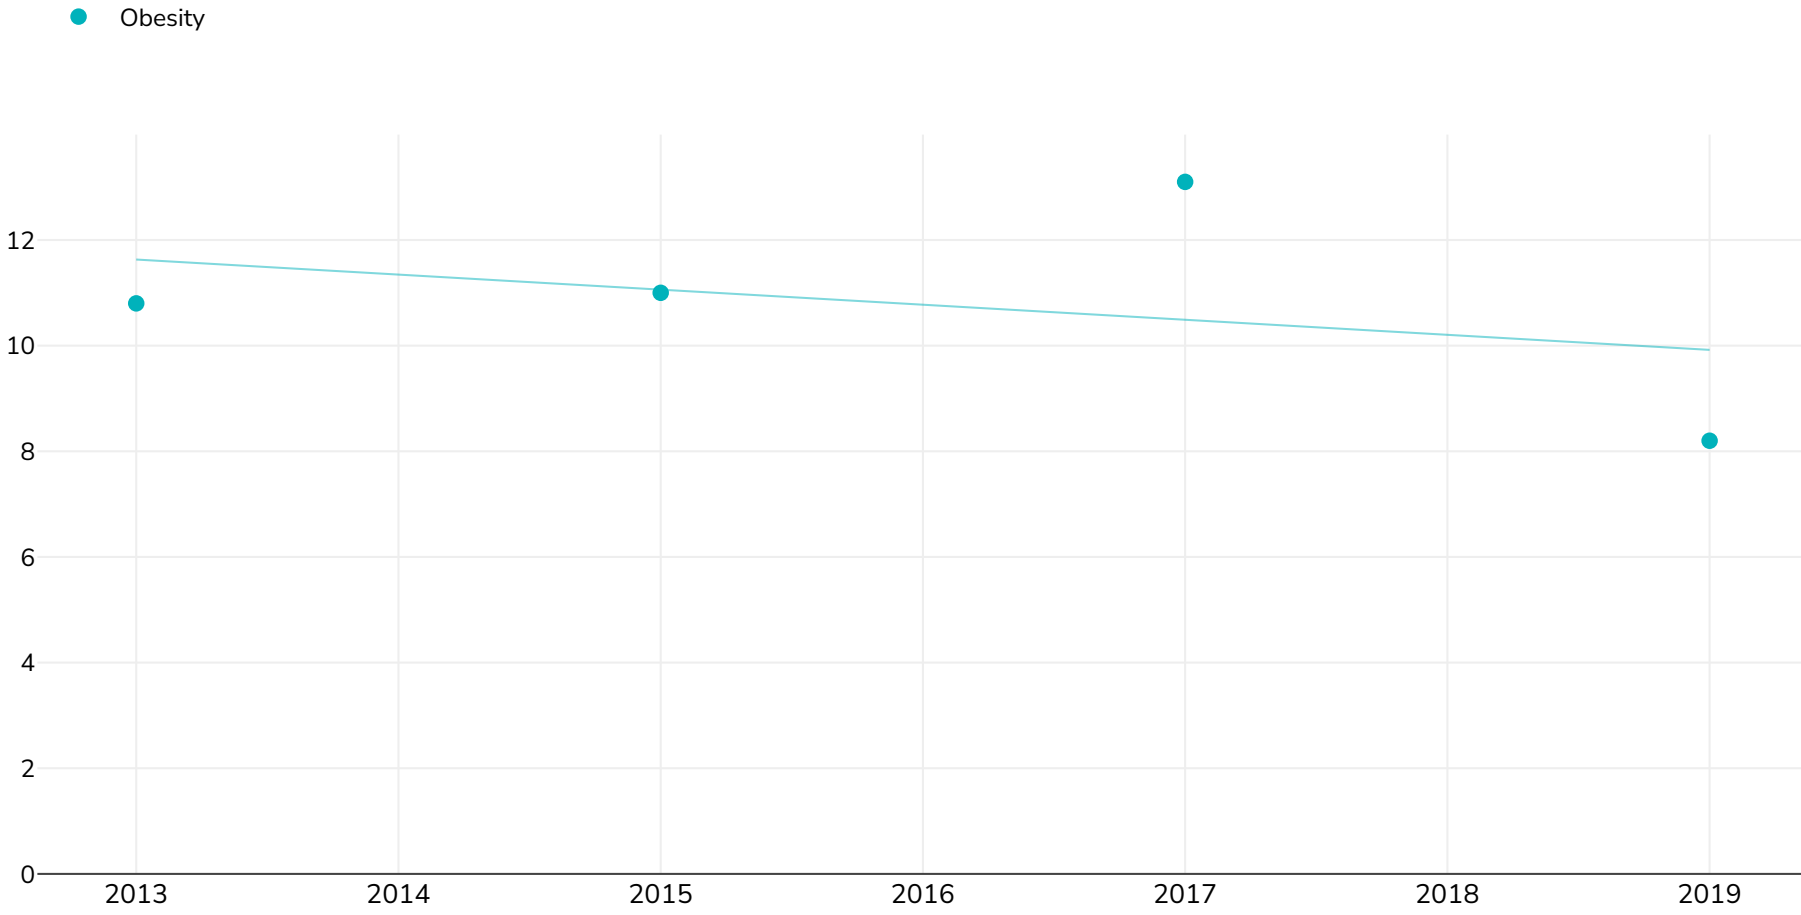

# New Zealand: % Children living with obesity, 2013-2020

## Girls

Survey type: Measured

References: For full details of references visit <https://data.worldobesity.org/>

*Different methodologies may have been used to collect this data and so data from different surveys may not be strictly comparable. Please check with original data sources for methodologies used.*