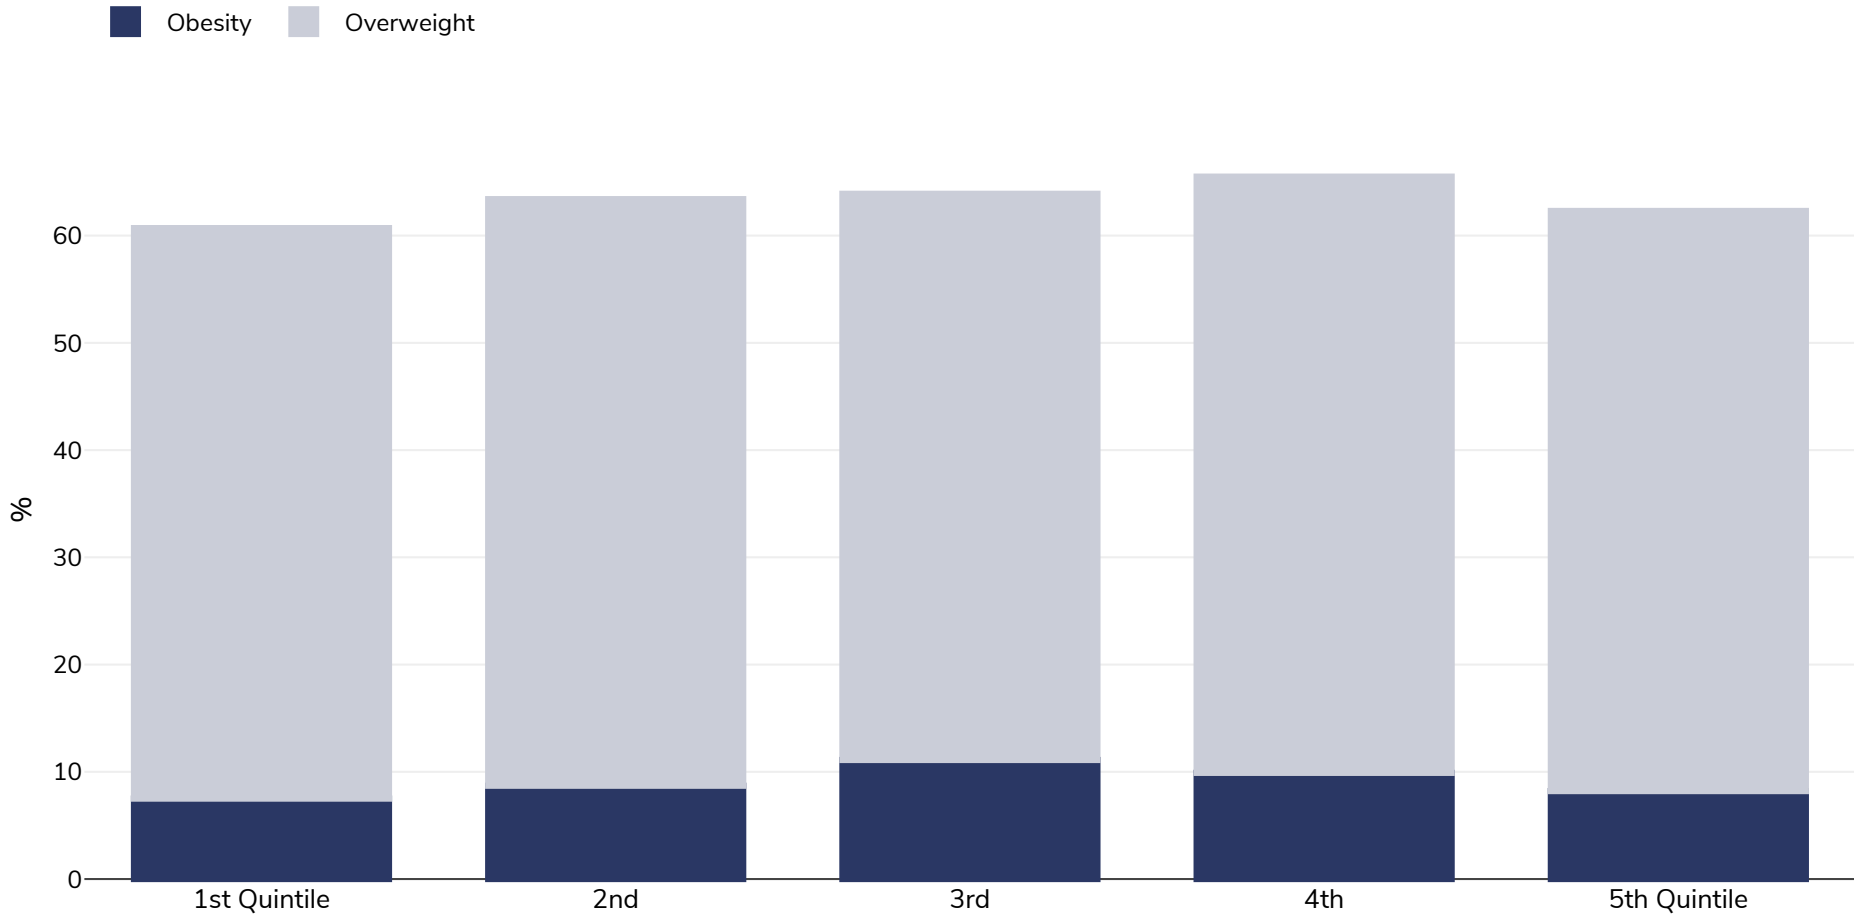

Romania: Overweight/obesity by socio-economic group

Men, 2014

Survey type: Self-reported

Age: 18+

Area covered: National

References: 2014 Eurostat Database: http://appsso.eurostat.ec.europa.eu/nui/show.do?dataset=hlth_ehis_bm1e&lang=en (last accessed 25.08.20)

Notes: 1st Quintile (lowest income), 5th Quintile (highest income) Please note where data = zero, there were insufficient data.
Unless otherwise noted, overweight refers to a BMI between 25kg and 29.9kg/m², obesity refers to a BMI greater than 30kg/m².