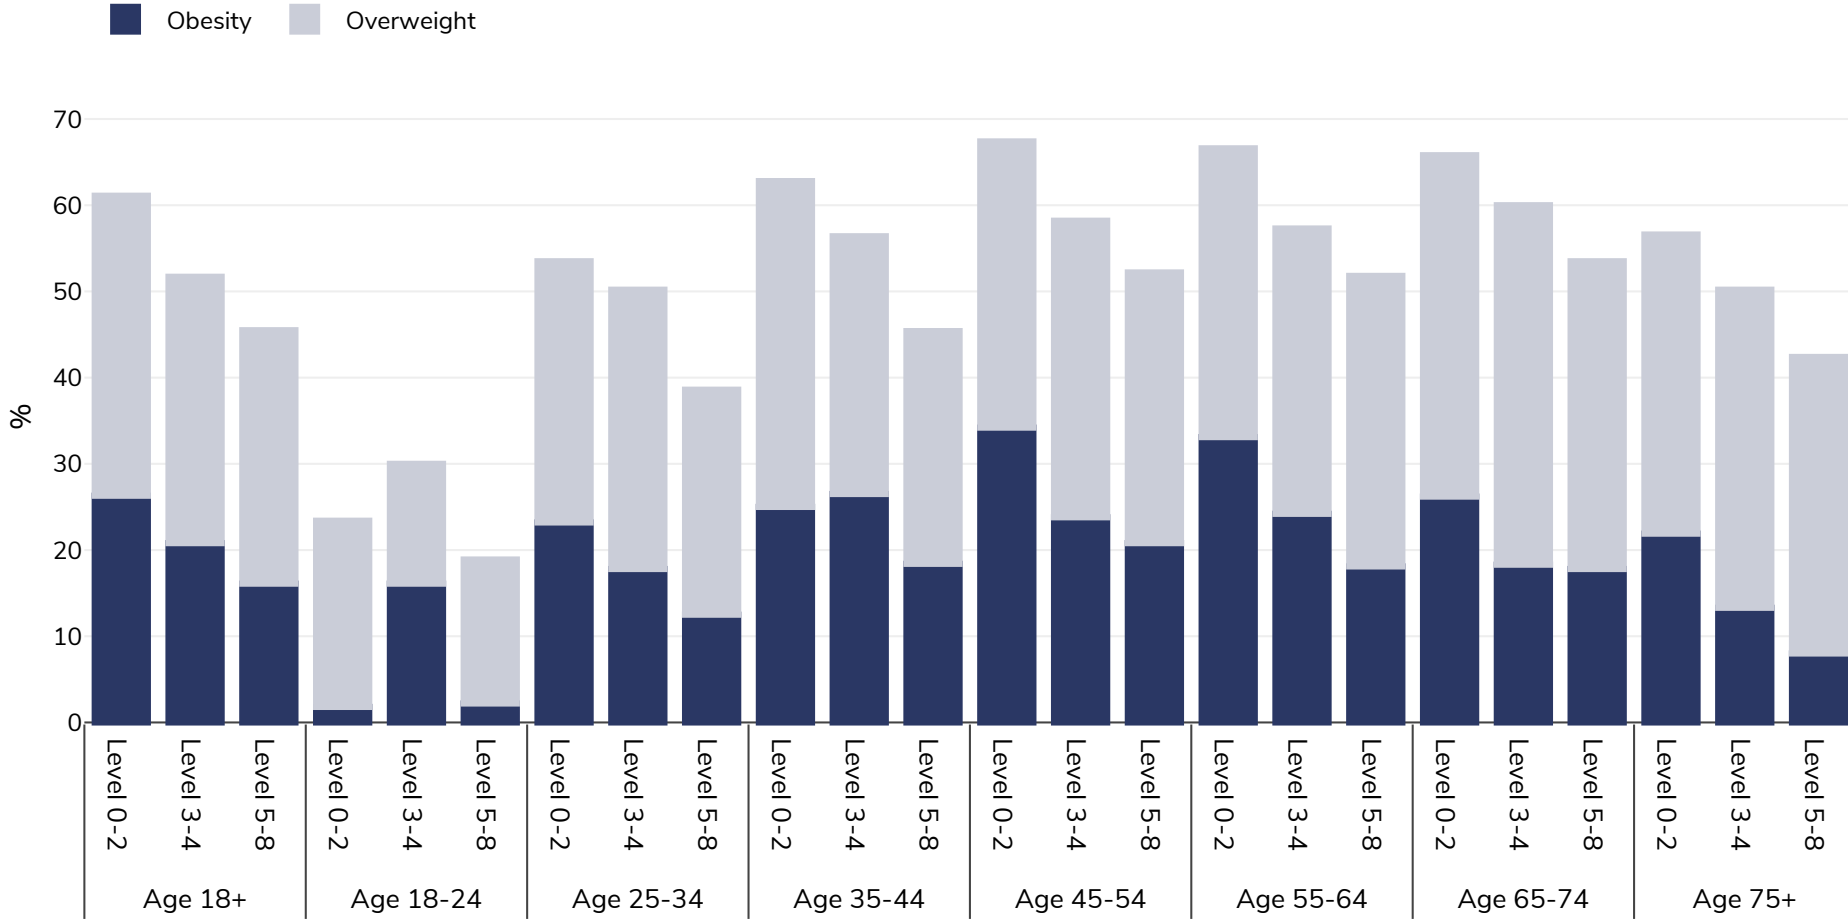

# United Kingdom: Overweight/obesity by age and education

Women, 2014

Survey type: Self-reported

Area covered: National

References: 2014 Eurostat Database: [http://appsso.eurostat.ec.europa.eu/nui/show.do?dataset=hlth\\_ehis\\_bm1e&lang=en](http://appsso.eurostat.ec.europa.eu/nui/show.do?dataset=hlth_ehis_bm1e&lang=en) (last accessed 25.08.20)

Unless otherwise noted, overweight refers to a BMI between 25kg and 29.9kg/m<sup>2</sup>, obesity refers to a BMI greater than 30kg/m<sup>2</sup>.