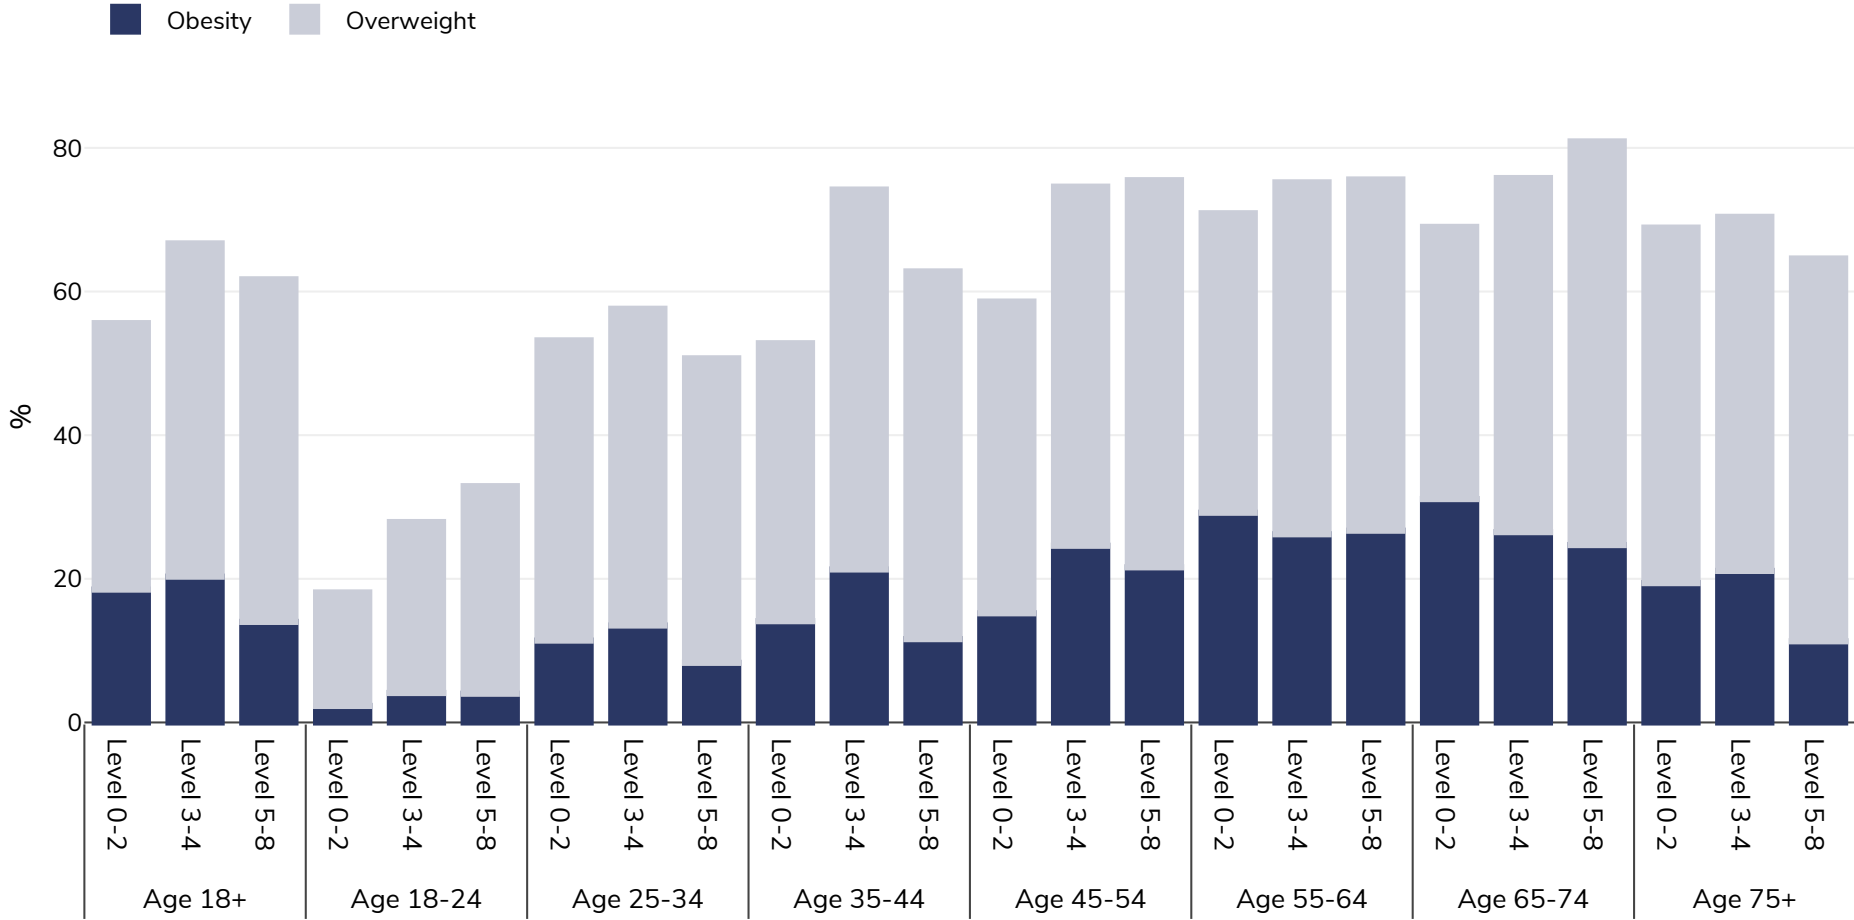

Poland: Overweight/obesity by age and education

Men, 2014

Survey type: Self-reported

Area covered: National

References: 2014 Eurostat Database: http://appsso.eurostat.ec.europa.eu/nui/show.do?dataset=hlth_ehis_bm1e&lang=en (last accessed 25.08.20)

Unless otherwise noted, overweight refers to a BMI between 25kg and 29.9kg/m², obesity refers to a BMI greater than 30kg/m².