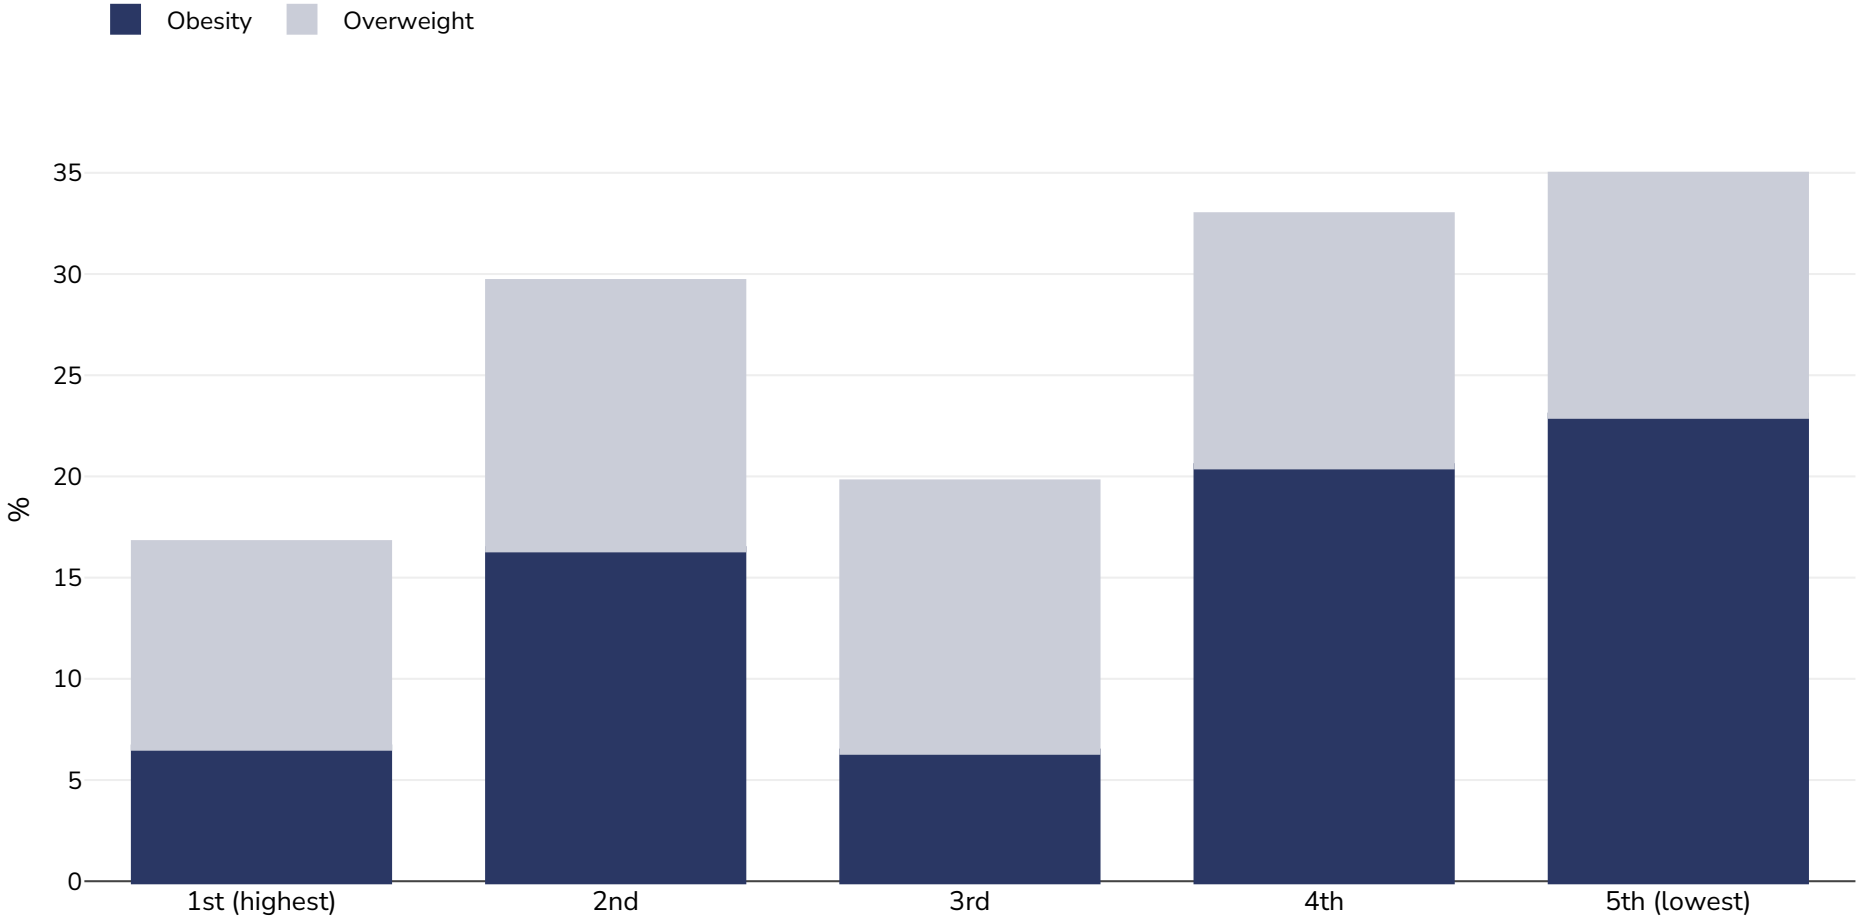

England: Overweight/obesity by socio-economic group

Girls, 2016

Survey type:	Measured
Age:	2-15
Sample size:	1334
Area covered:	National
References:	Health Survey for England 2016. Available at: https://digital.nhs.uk/catalogue/PUB30169 (Last accessed 13 December 2017)
Notes:	85th and 95th Centile
Cutoffs:	Other