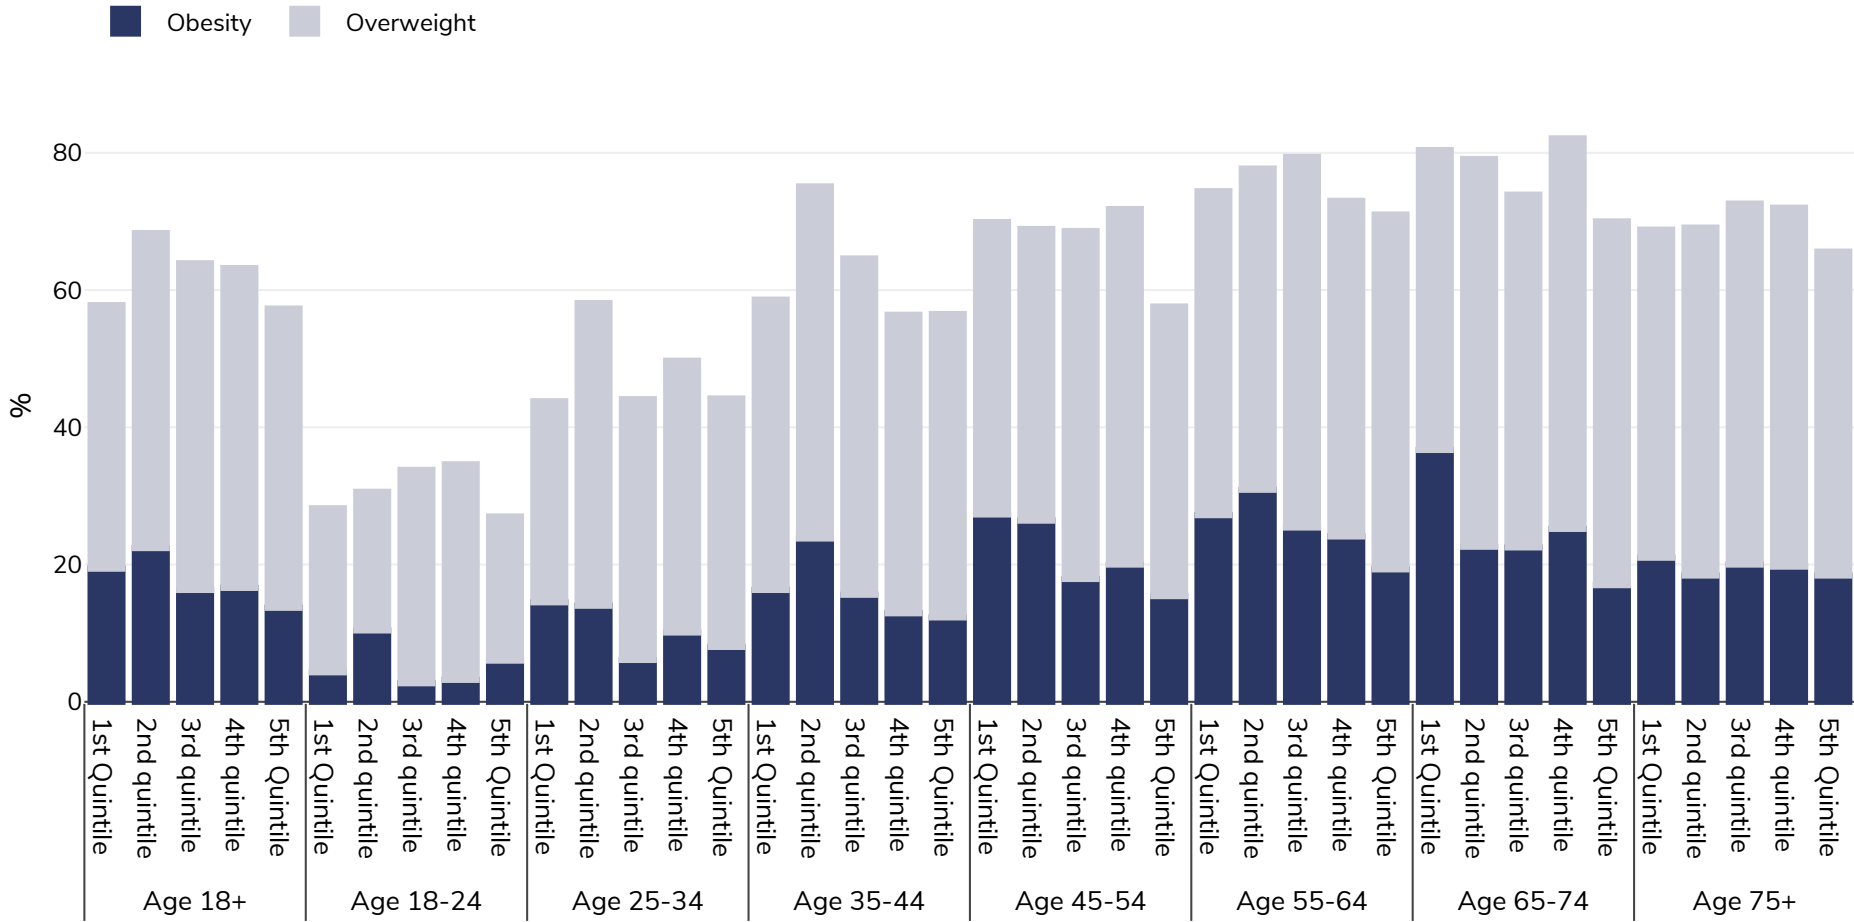

# Spain: Overweight/obesity by age and socio-economic group

Men, 2014

Survey type: Self-reported

Area covered: National

References: Eurostat [http://appsso.eurostat.ec.europa.eu/nui/show.do?dataset=hlth\\_ehis\\_bm1i&lang=en](http://appsso.eurostat.ec.europa.eu/nui/show.do?dataset=hlth_ehis_bm1i&lang=en) (last accessed 25.08.20)

Unless otherwise noted, overweight refers to a BMI between 25kg and 29.9kg/m<sup>2</sup>, obesity refers to a BMI greater than 30kg/m<sup>2</sup>.