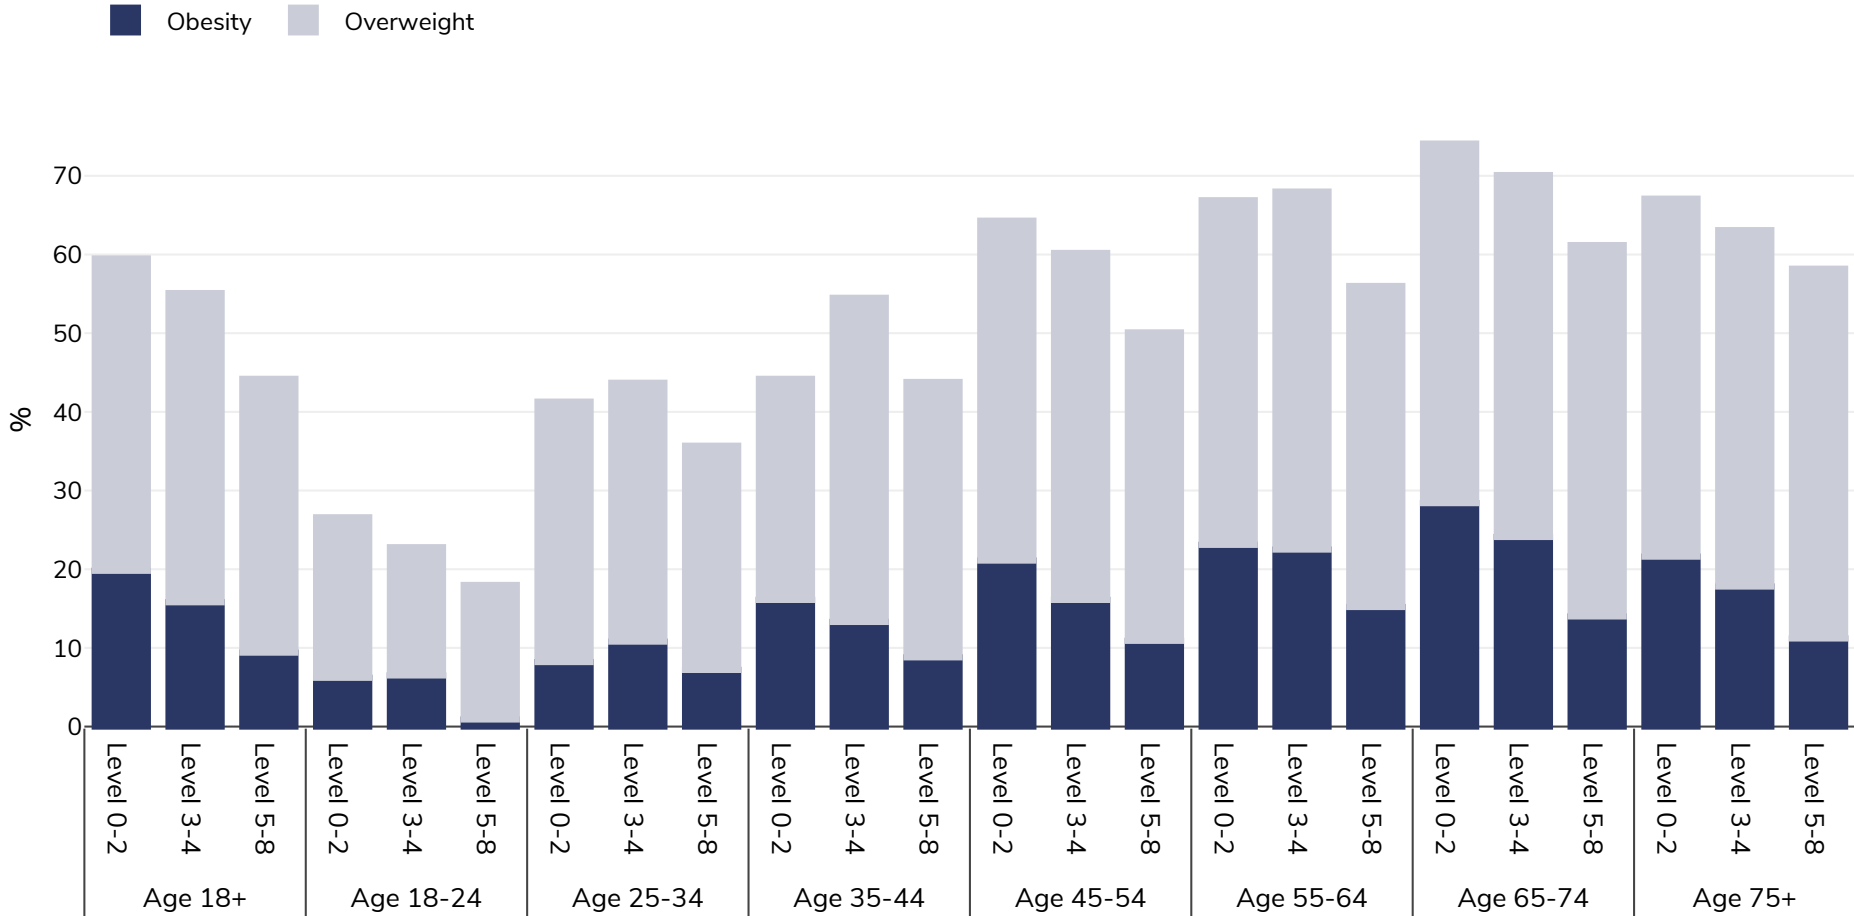

France: Overweight/obesity by age and education

Men, 2014

Survey type: Self-reported

Area covered: National

References: Eurostat Database: http://appsso.eurostat.ec.europa.eu/nui/show.do?dataset=hlth_ehis_bm1e&lang=en (last accessed 25.08.20)

Unless otherwise noted, overweight refers to a BMI between 25kg and 29.9kg/m², obesity refers to a BMI greater than 30kg/m².