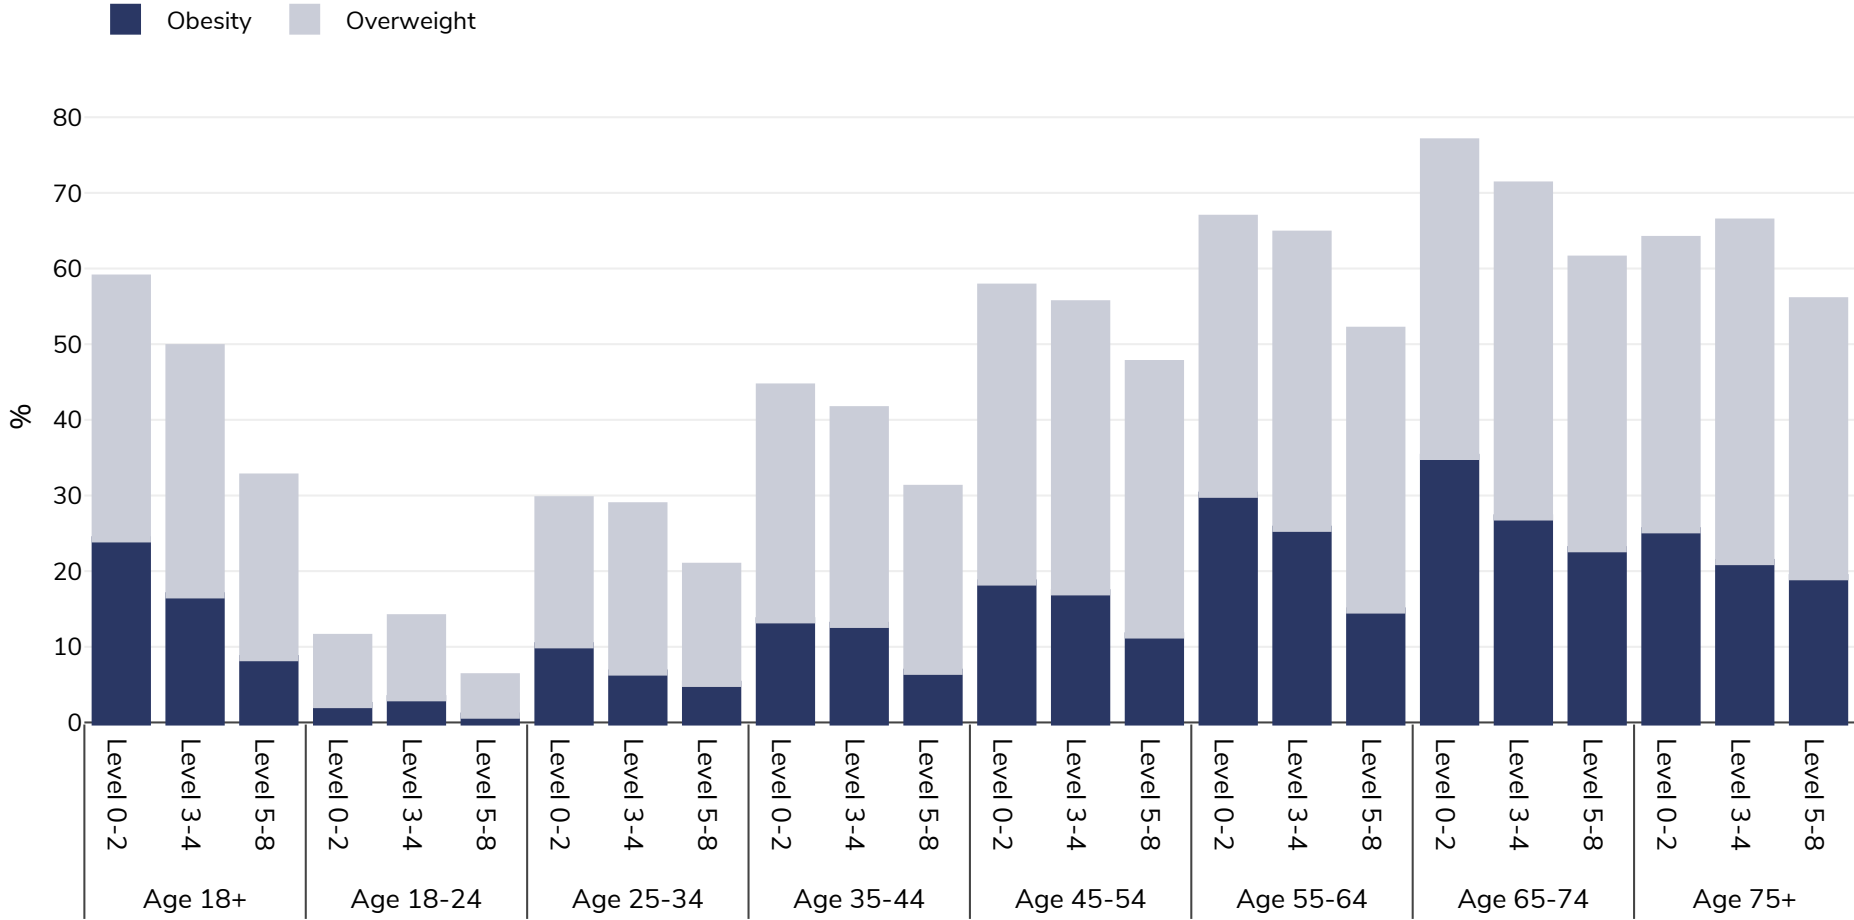

Poland: Overweight/obesity by age and education

Women, 2014

Survey type: Self-reported

Area covered: National

References: 2014 Eurostat Database: http://appsso.eurostat.ec.europa.eu/nui/show.do?dataset=hlth_ehis_bm1e&lang=en (last accessed 25.08.20)

Unless otherwise noted, overweight refers to a BMI between 25kg and 29.9kg/m², obesity refers to a BMI greater than 30kg/m².