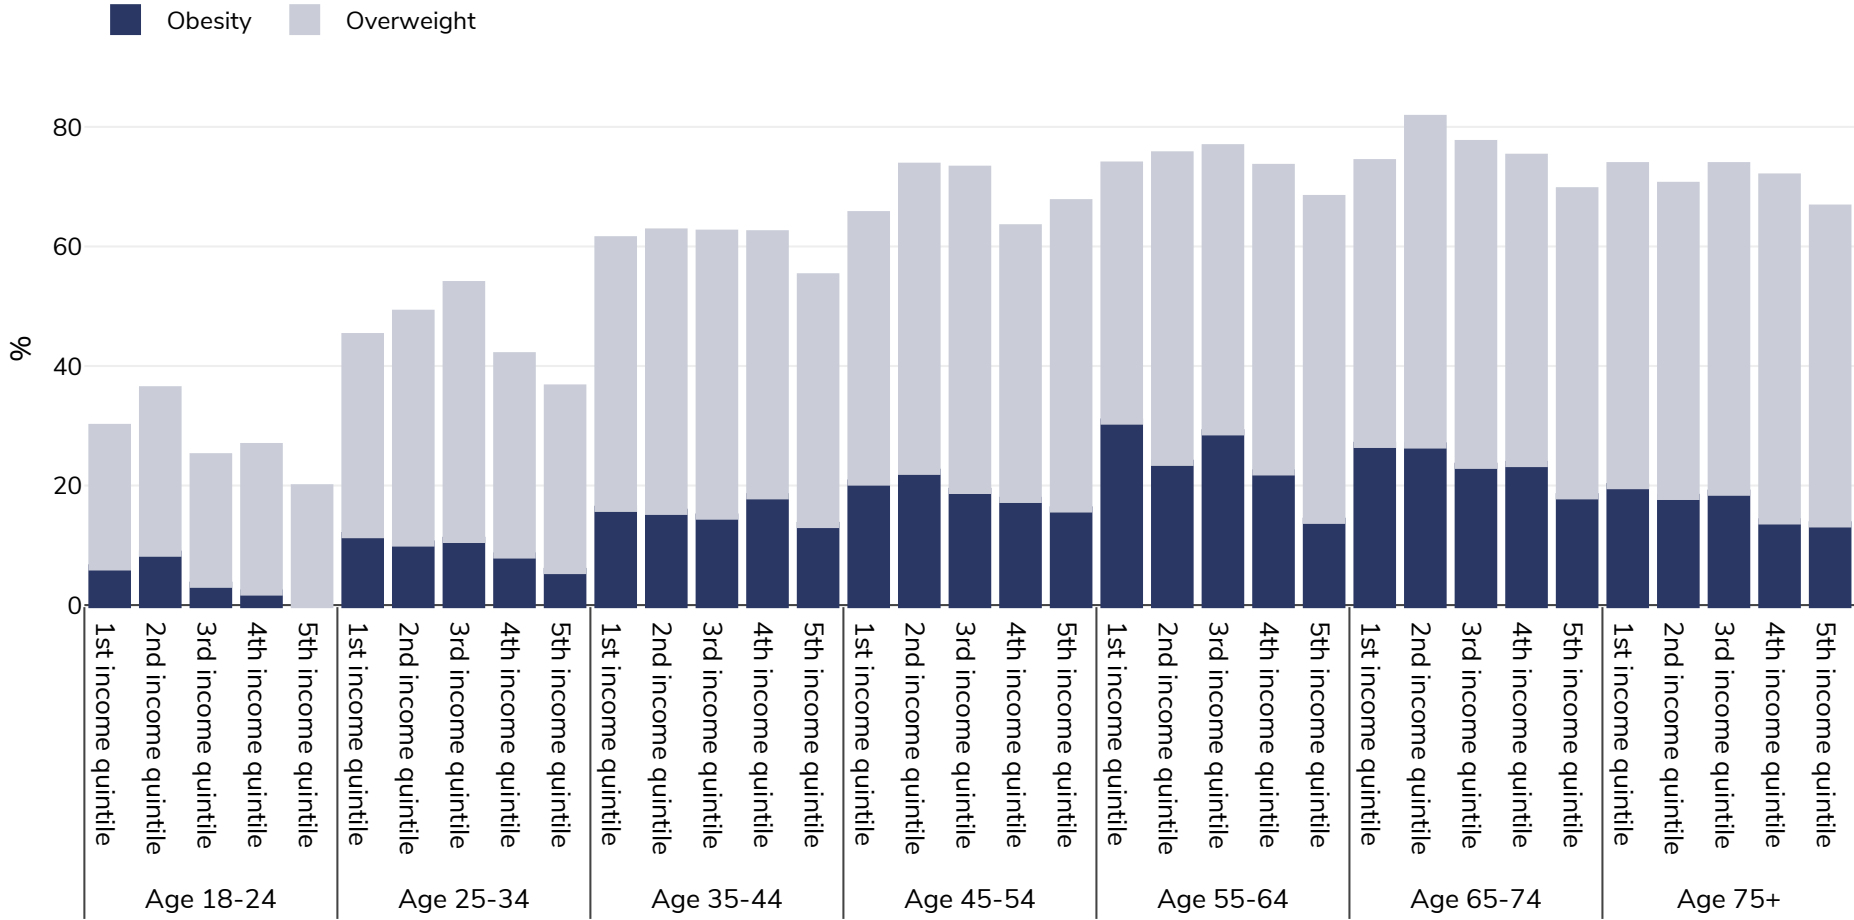

Spain: Overweight/obesity by age and socio-economic group

Men, 2019

Survey type: Self-reported

Area covered: National

References: Eurostat 2019. Available at https://appsso.eurostat.ec.europa.eu/nui/show.do?dataset=hlth_ehis_bm1i&lang=en (last accessed 09.08.21).

Unless otherwise noted, overweight refers to a BMI between 25kg and 29.9kg/m², obesity refers to a BMI greater than 30kg/m².