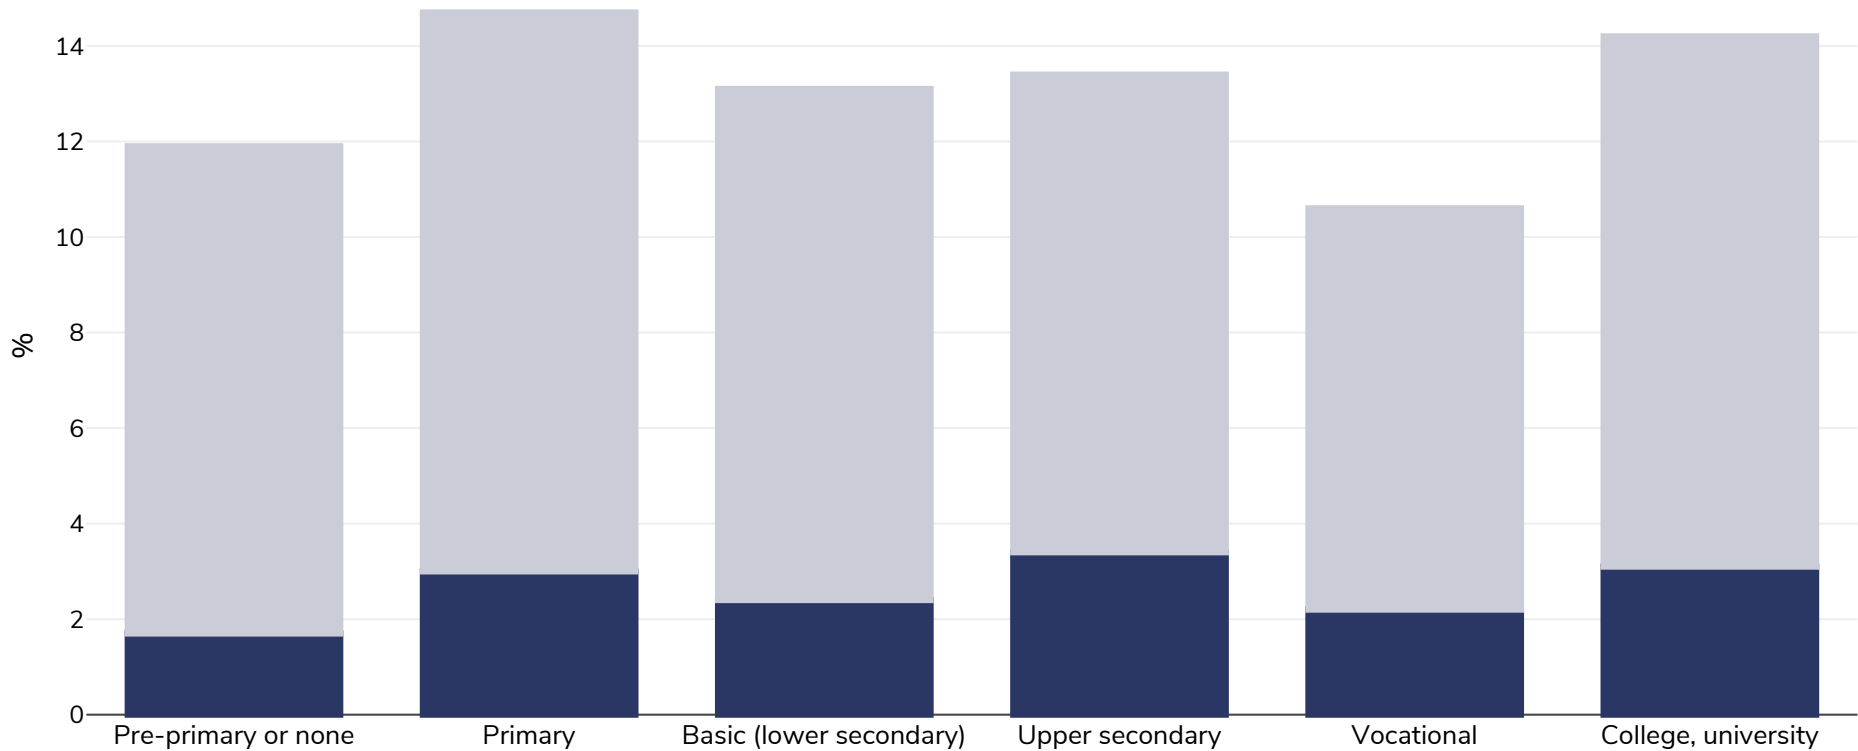

Mongolia: Overweight/obesity by education

Children, 2018

■ Obesity ■ Overweight

Survey type:	Measured
Sample size:	5,882
Area covered:	National
References:	NSO. 2019. Social Indicator Sample Survey-2018, Survey Findings Report. Ulaanbaatar, Mongolia: National Statistical Office of Mongolia. https://washdata.org/sites/default/files/documents/reports/2019-10/Mongolia-2018-MICS-report.pdf
Notes:	Mother's education
Definitions:	Weight for height. Overweight = Between +2SD and +3SD. Obesity = >+3SD
Cutoffs:	Other