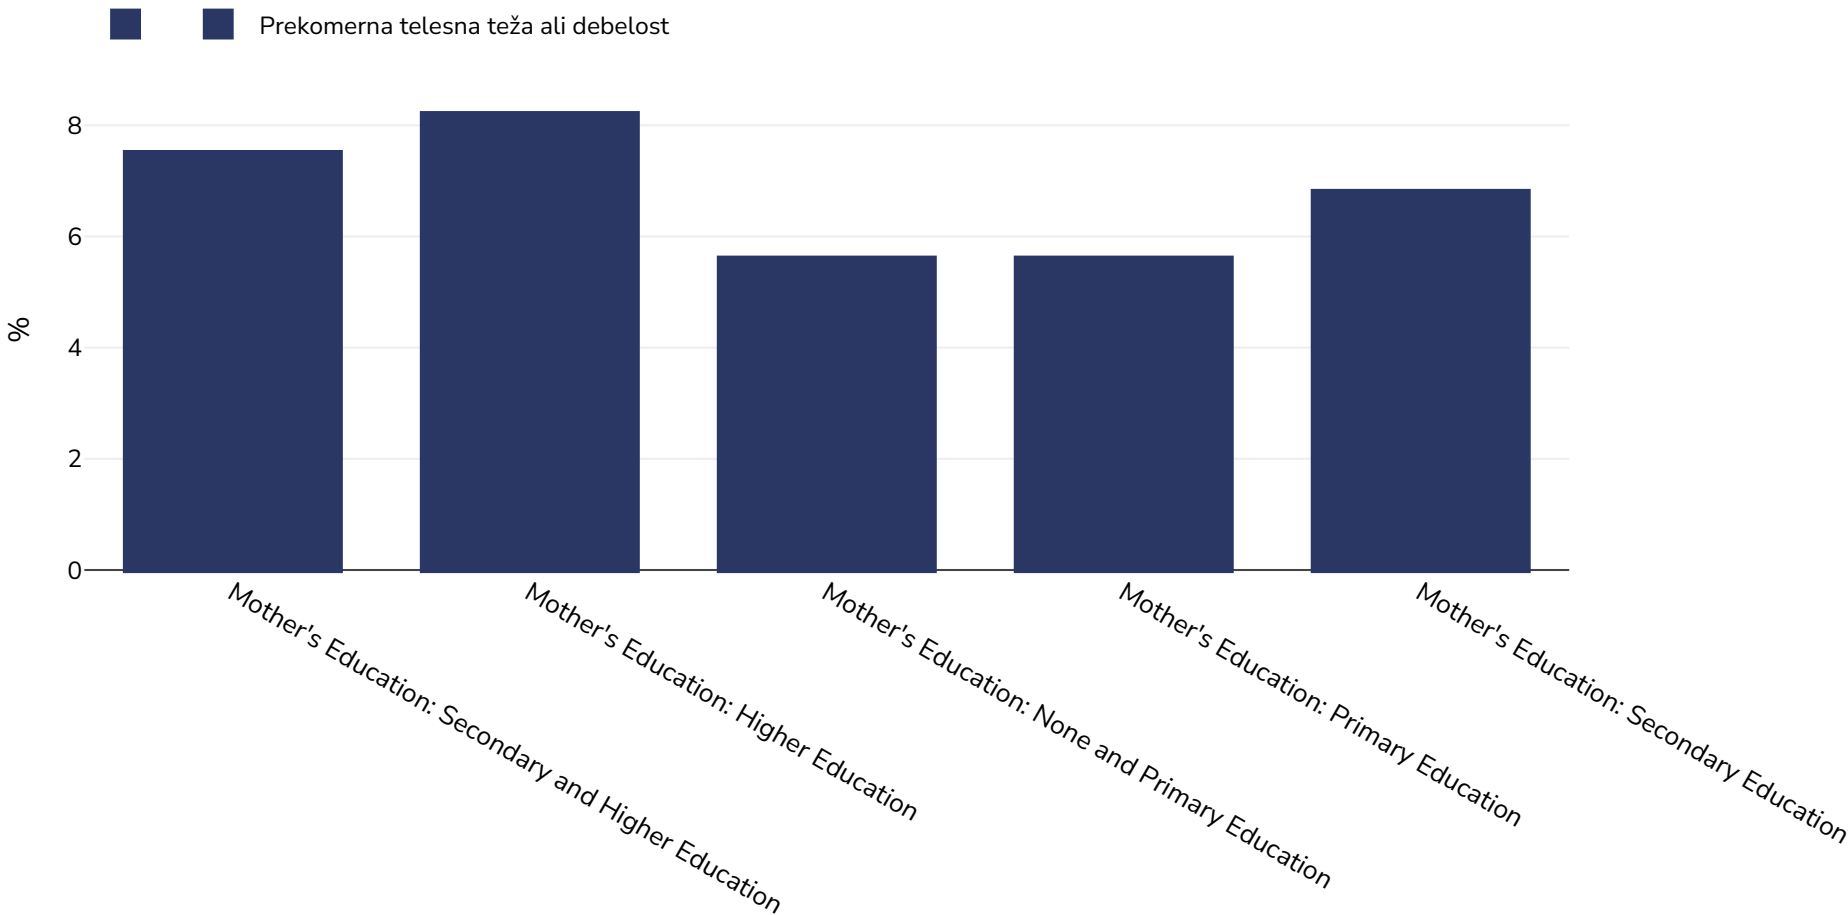

Mehika: Overweight/obesity by education

Infants, 2002

Obseg vzorcev: 35080848

Literatura: Other: Mexico Family Life Survey (MFLS) 2002

Opombe (na voljo samo v angleščini): UNICEF/WHO/World Bank Joint Child Malnutrition Estimates Expanded Database: Overweight (Survey Estimates), May 2023, New York. For more information about the methodology, please consult <https://data.unicef.org/resources/jme-2023-country-consultations/>