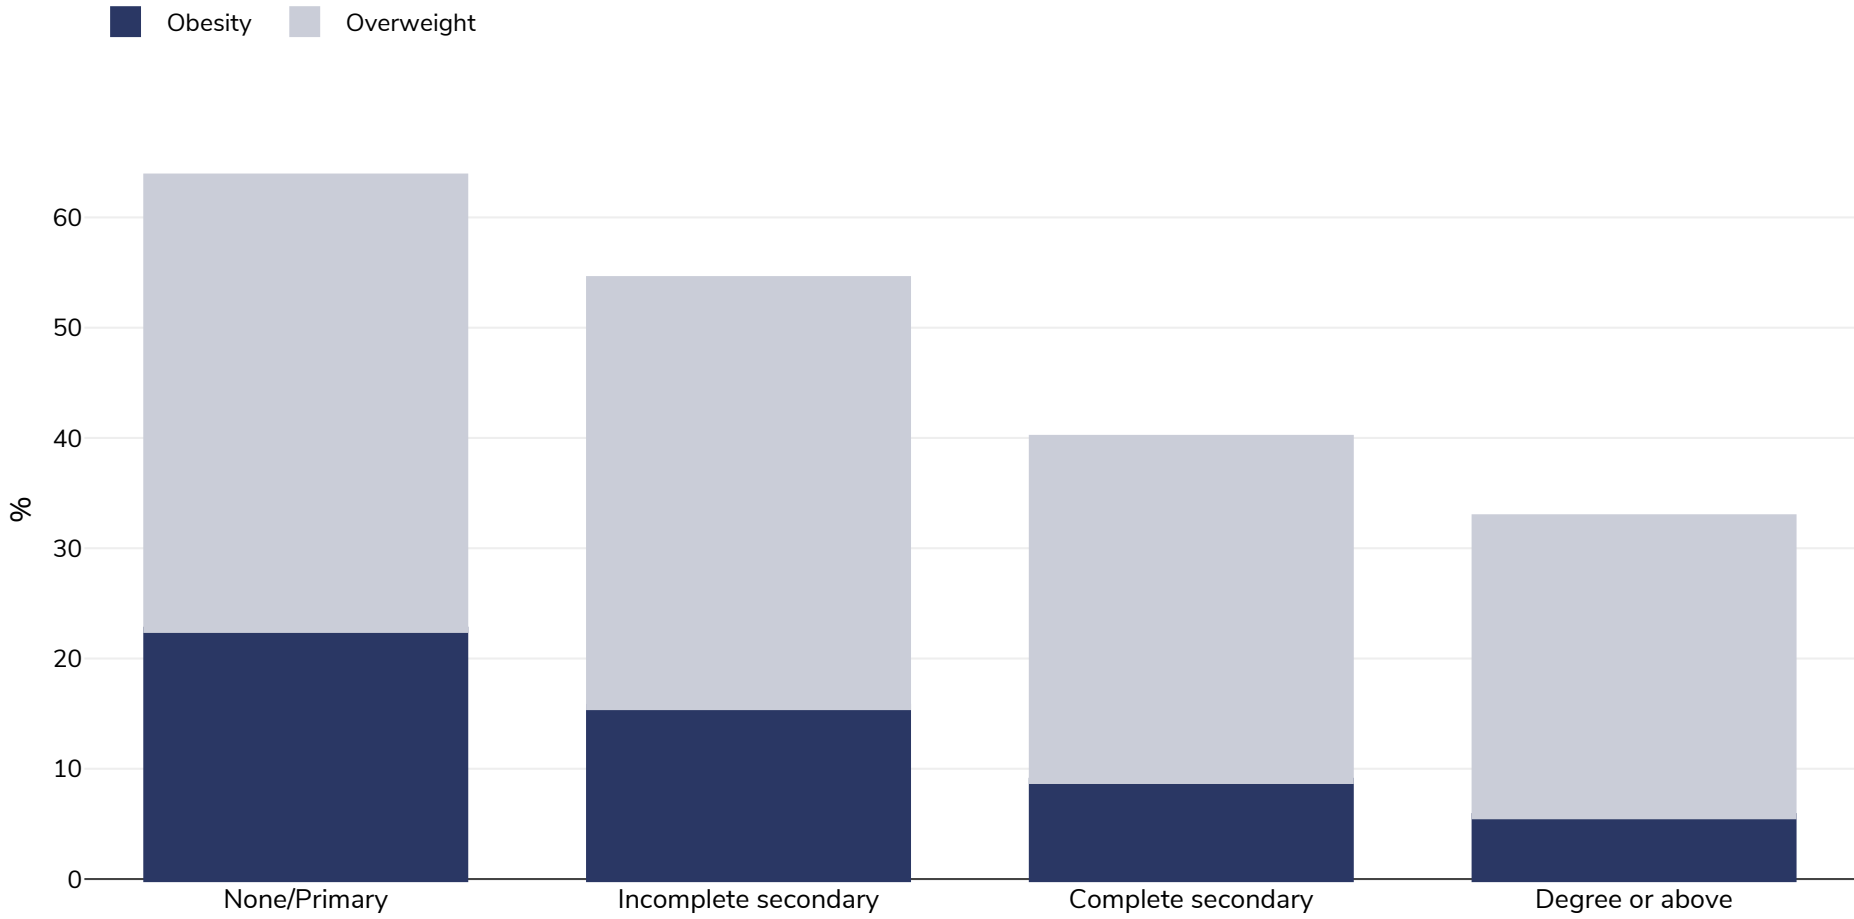

Italy: Overweight/obesity by education

Adults, 2020-2021

Survey type:	Self-reported
Age:	18-69
Sample size:	38126
Area covered:	National

References: PASSI 2020-2021. Available at <https://www.epicentro.iss.it/passi/dati/sovrappeso?tab-container-1=tab1> (last accessed on 22.03.23)

Unless otherwise noted, overweight refers to a BMI between 25kg and 29.9kg/m², obesity refers to a BMI greater than 30kg/m².