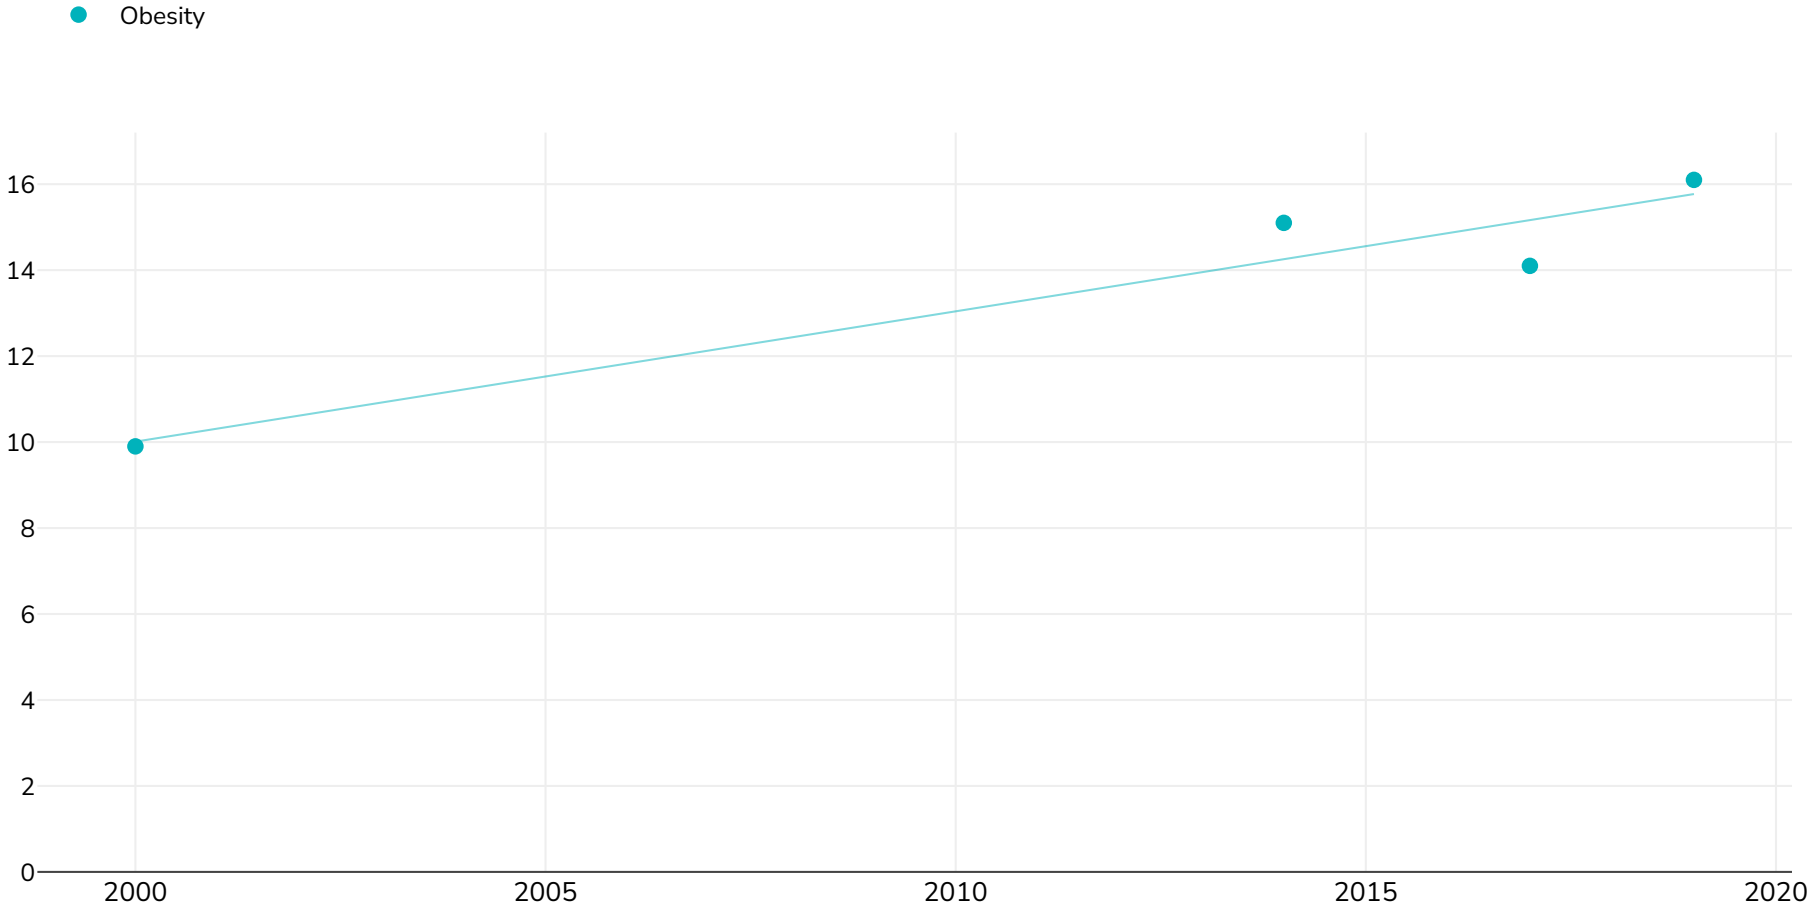

# Netherlands: % trend adults obesity 2000 2019

## Women

Survey type: Self-reported

References: For full details of references visit <https://data.worldobesity.org/>

*Different methodologies may have been used to collect this data and so data from different surveys may not be strictly comparable. Please check with original data sources for methodologies used.*