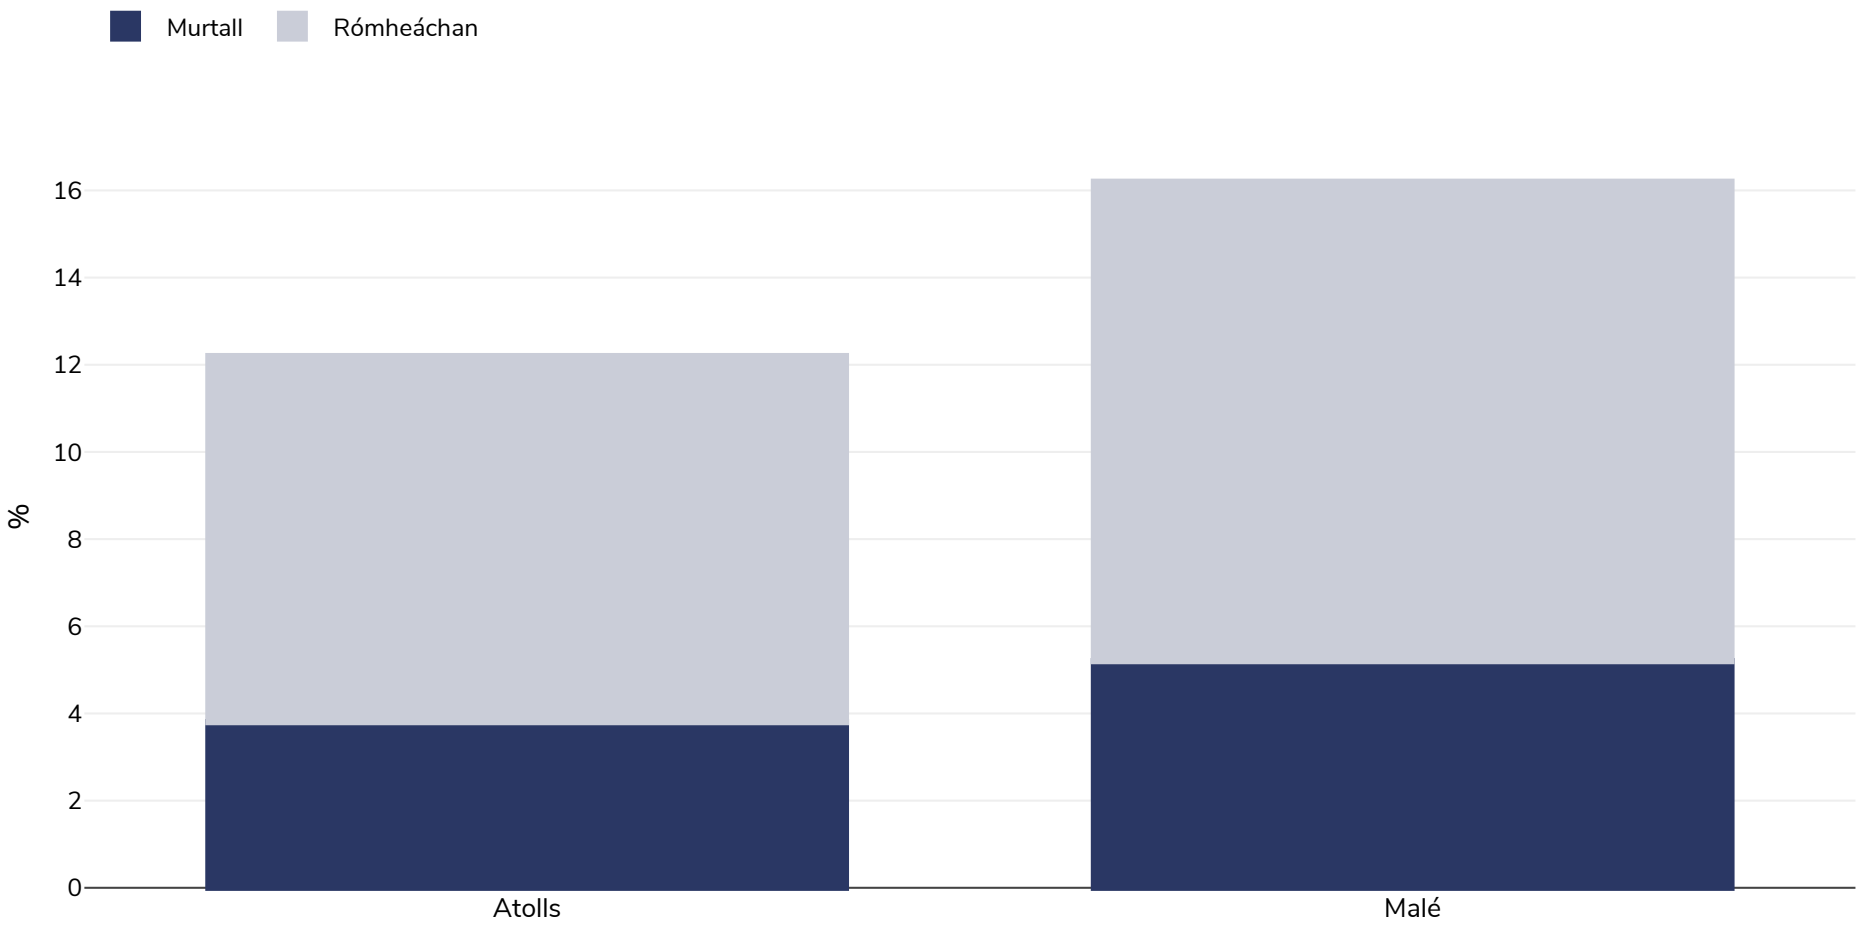

Oileáin Mhaidíve: Overweight/obesity by region

Cailíní, 2014

Cineál an tsuirbhé:	Féintuairiscithe
Aois:	13-17
Samplamhéid:	3493
Ceantar Clúdaithe:	Náisiúnta
Tagairtí:	World Health Organization. Global school-based student health survey (GSHS). Available from: https://www.who.int/ncds/surveillance/gshs/factsheets/en/ . [Accessed 20 February 2019].
Nótaí:	WHO cut-offs used and based on Self-reported data.
Cutoffs:	WHO