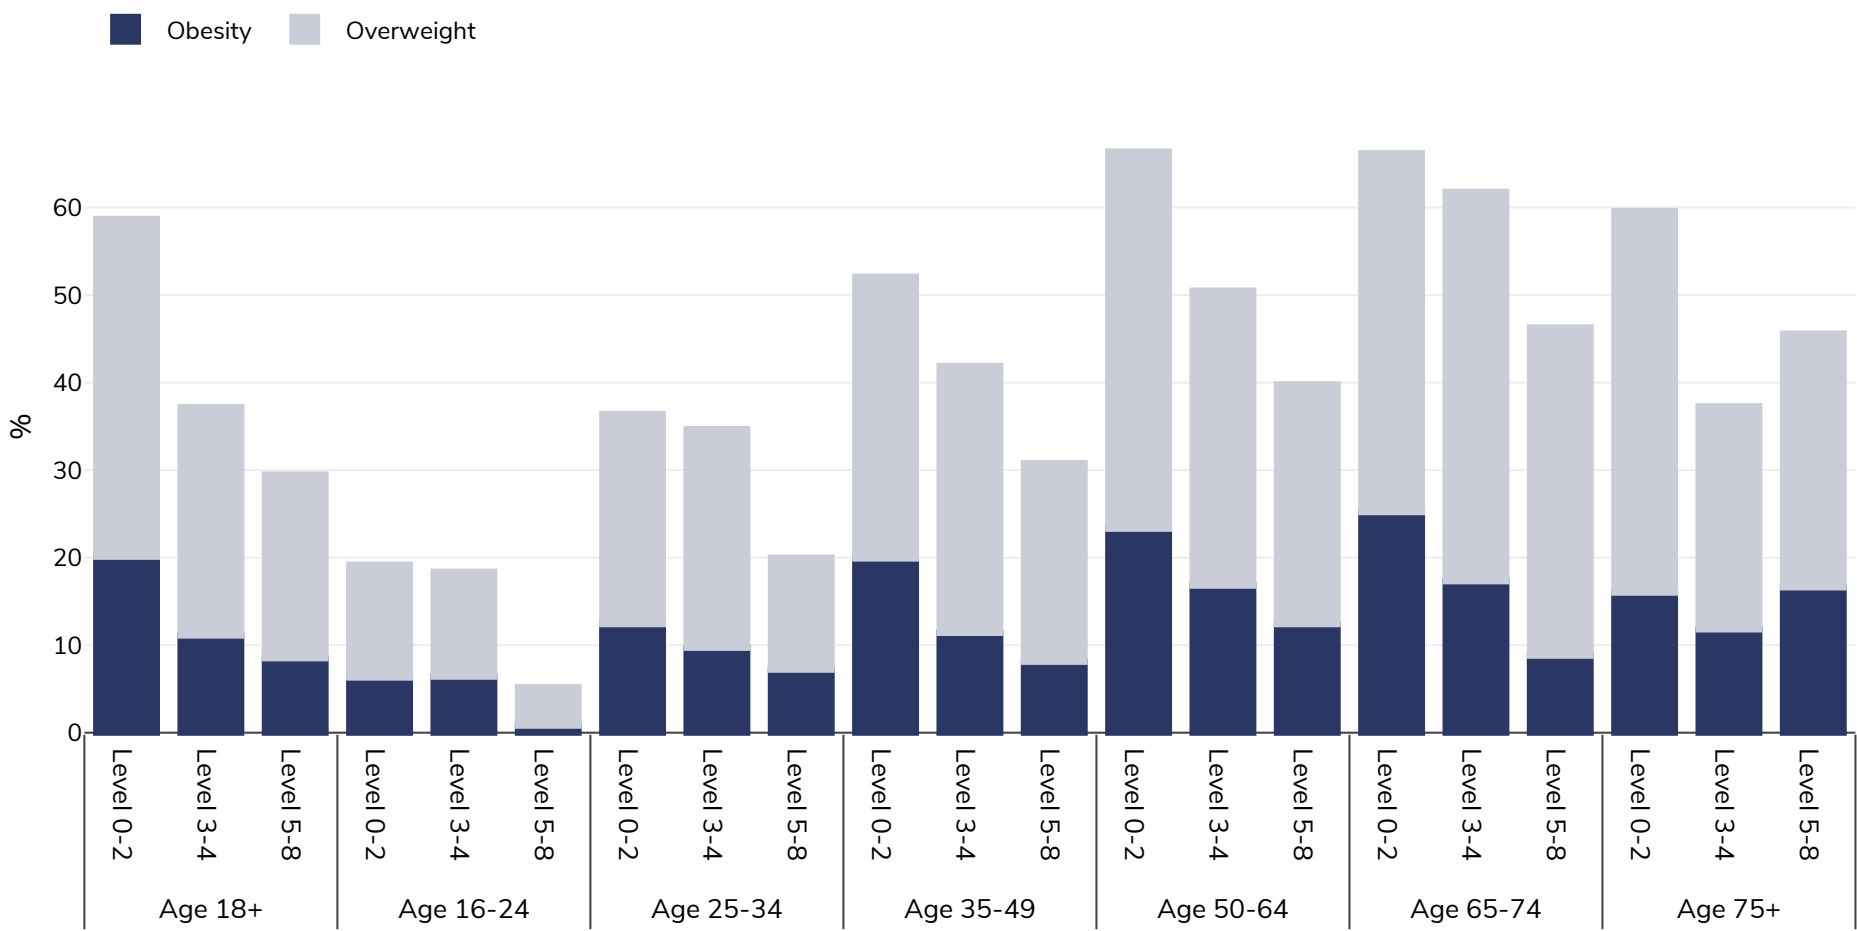

Portugal: Overweight/obesity by age and education

Women, 2017

Survey type: Self-reported

Area covered: National

References: 2017 - Education EUROSTAT Database http://appsso.eurostat.ec.europa.eu/nui/show.do?dataset=ilc_hch10&lang=en (last accessed 25.08.20)

Unless otherwise noted, overweight refers to a BMI between 25kg and 29.9kg/m², obesity refers to a BMI greater than 30kg/m².