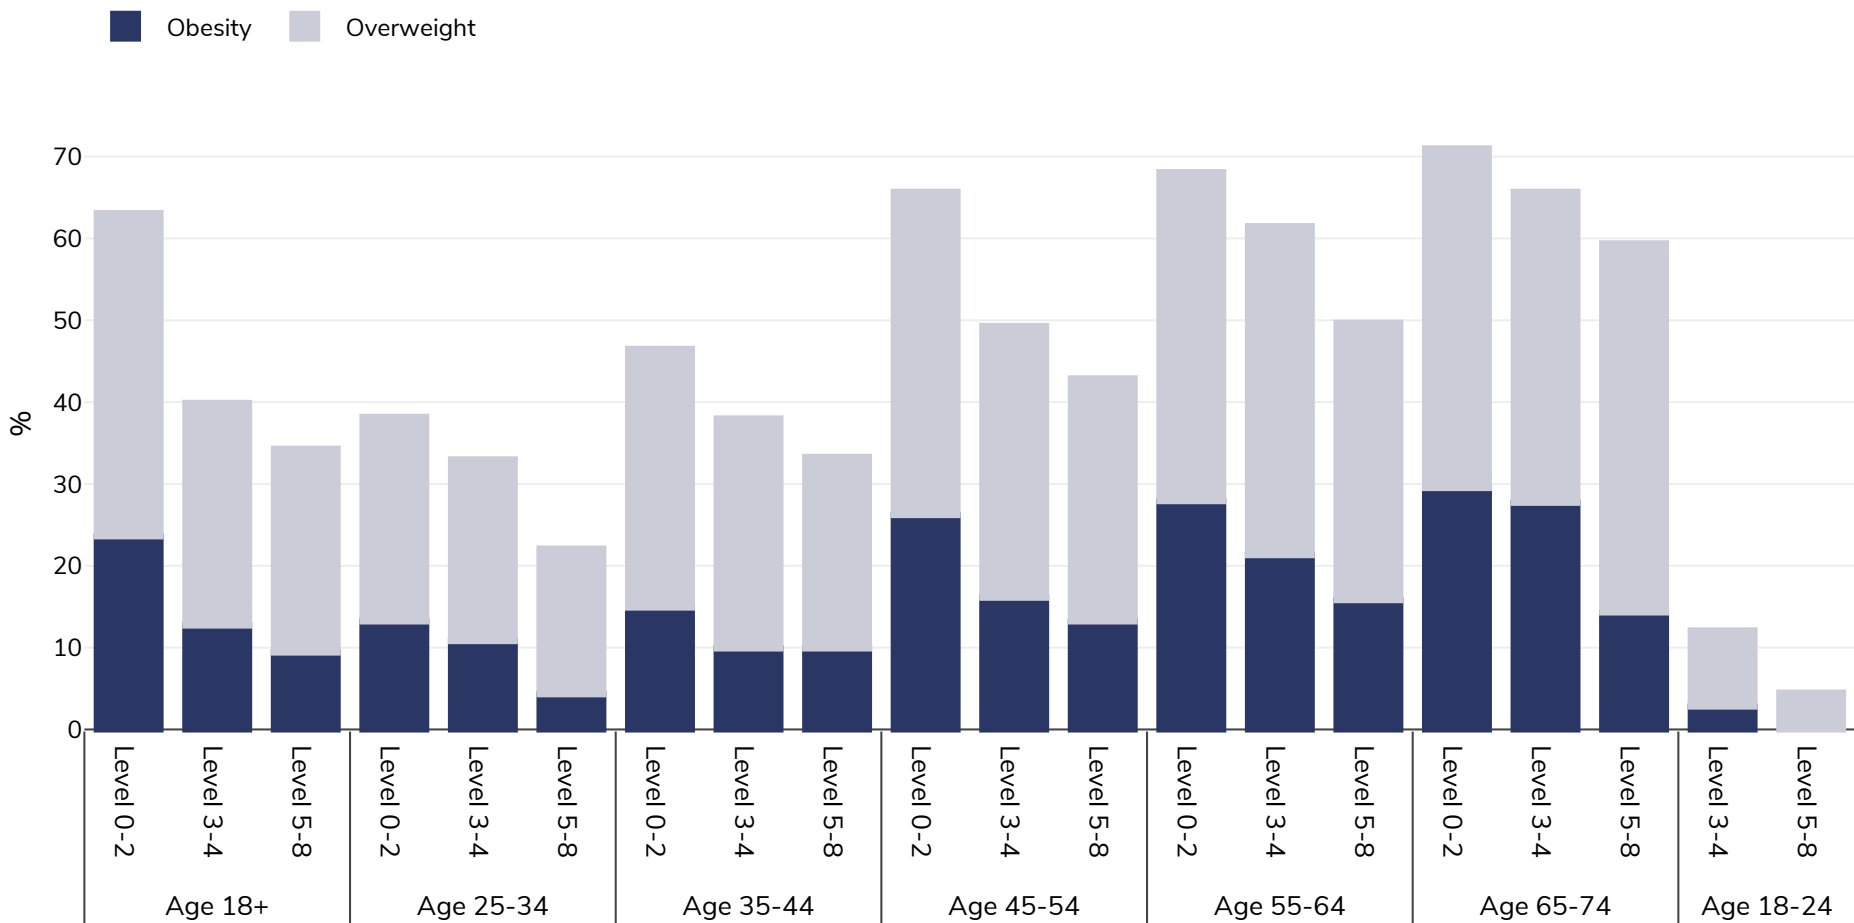

Greece: Overweight/obesity by age and education

Women, 2014

Survey type: Self-reported

Area covered: National

References: Eurostat http://appsso.eurostat.ec.europa.eu/nui/show.do?dataset=hlth_ehis_bm1e&lang=en (last accessed 25.08.20)

Unless otherwise noted, overweight refers to a BMI between 25kg and 29.9kg/m², obesity refers to a BMI greater than 30kg/m².