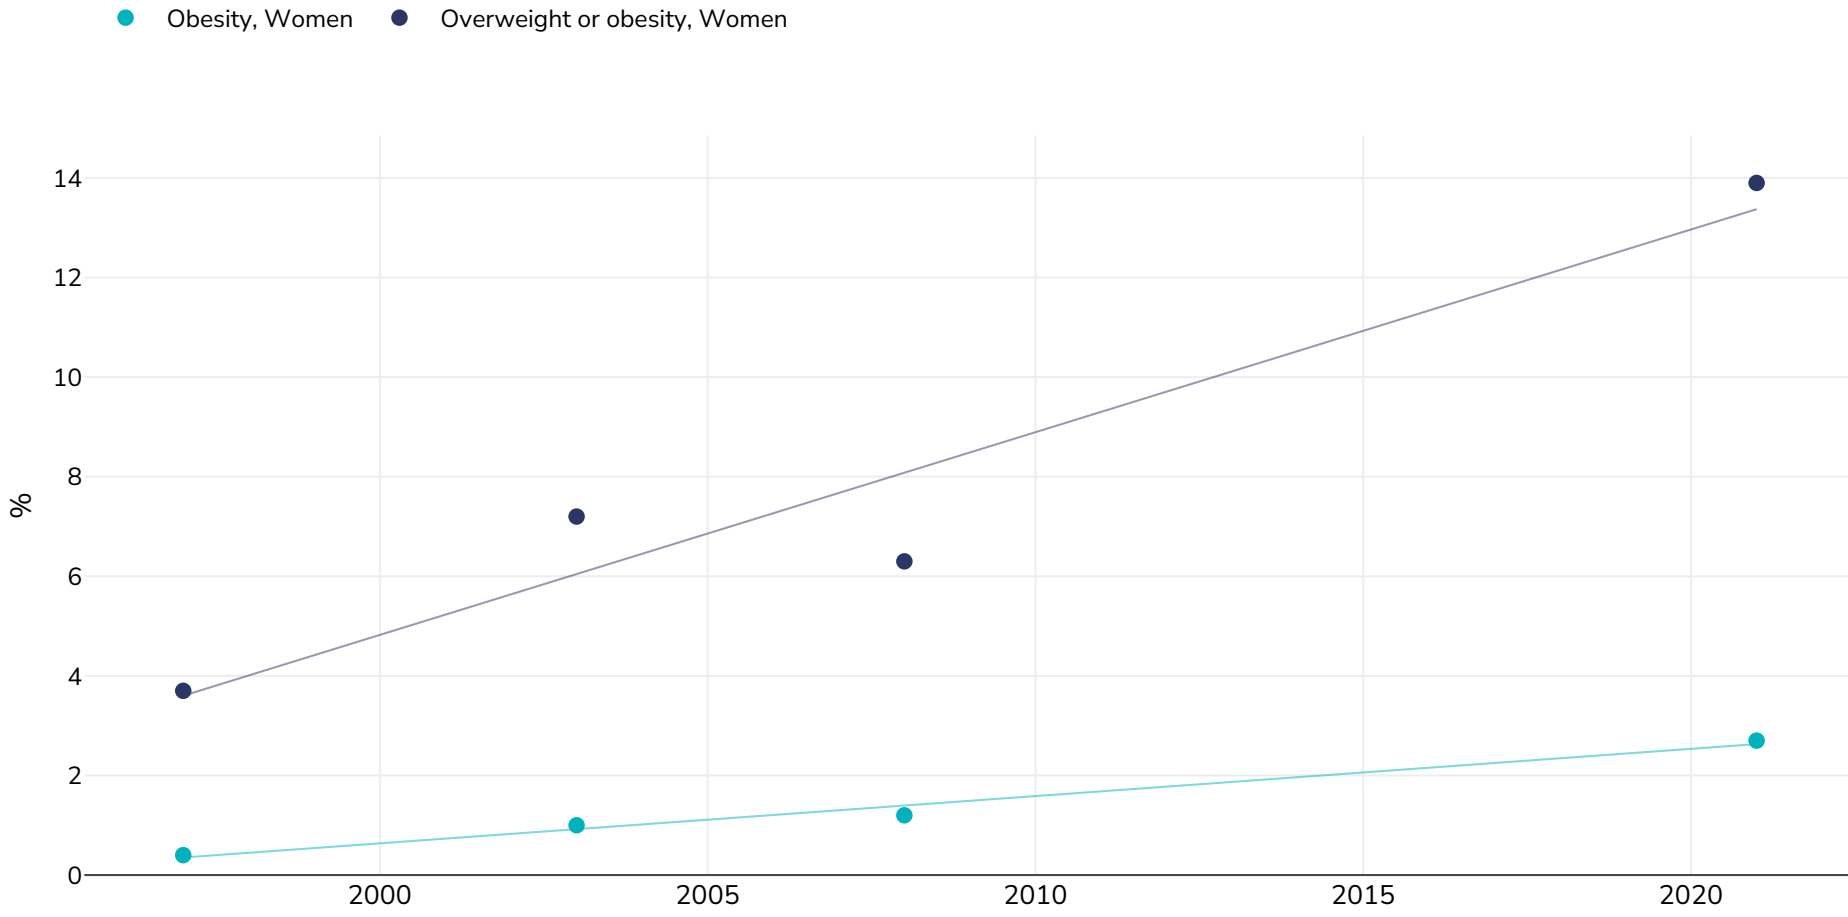

Madagascar: % Adults living with overweight or obesity in Madagascar 1997-2008

Survey type: Measured

References: For full details of references visit <https://data.worldobesity.org/>

Notes: Adults 15-49

Unless otherwise noted, overweight refers to a BMI between 25kg and 29.9kg/m², obesity refers to a BMI greater than 30kg/m².