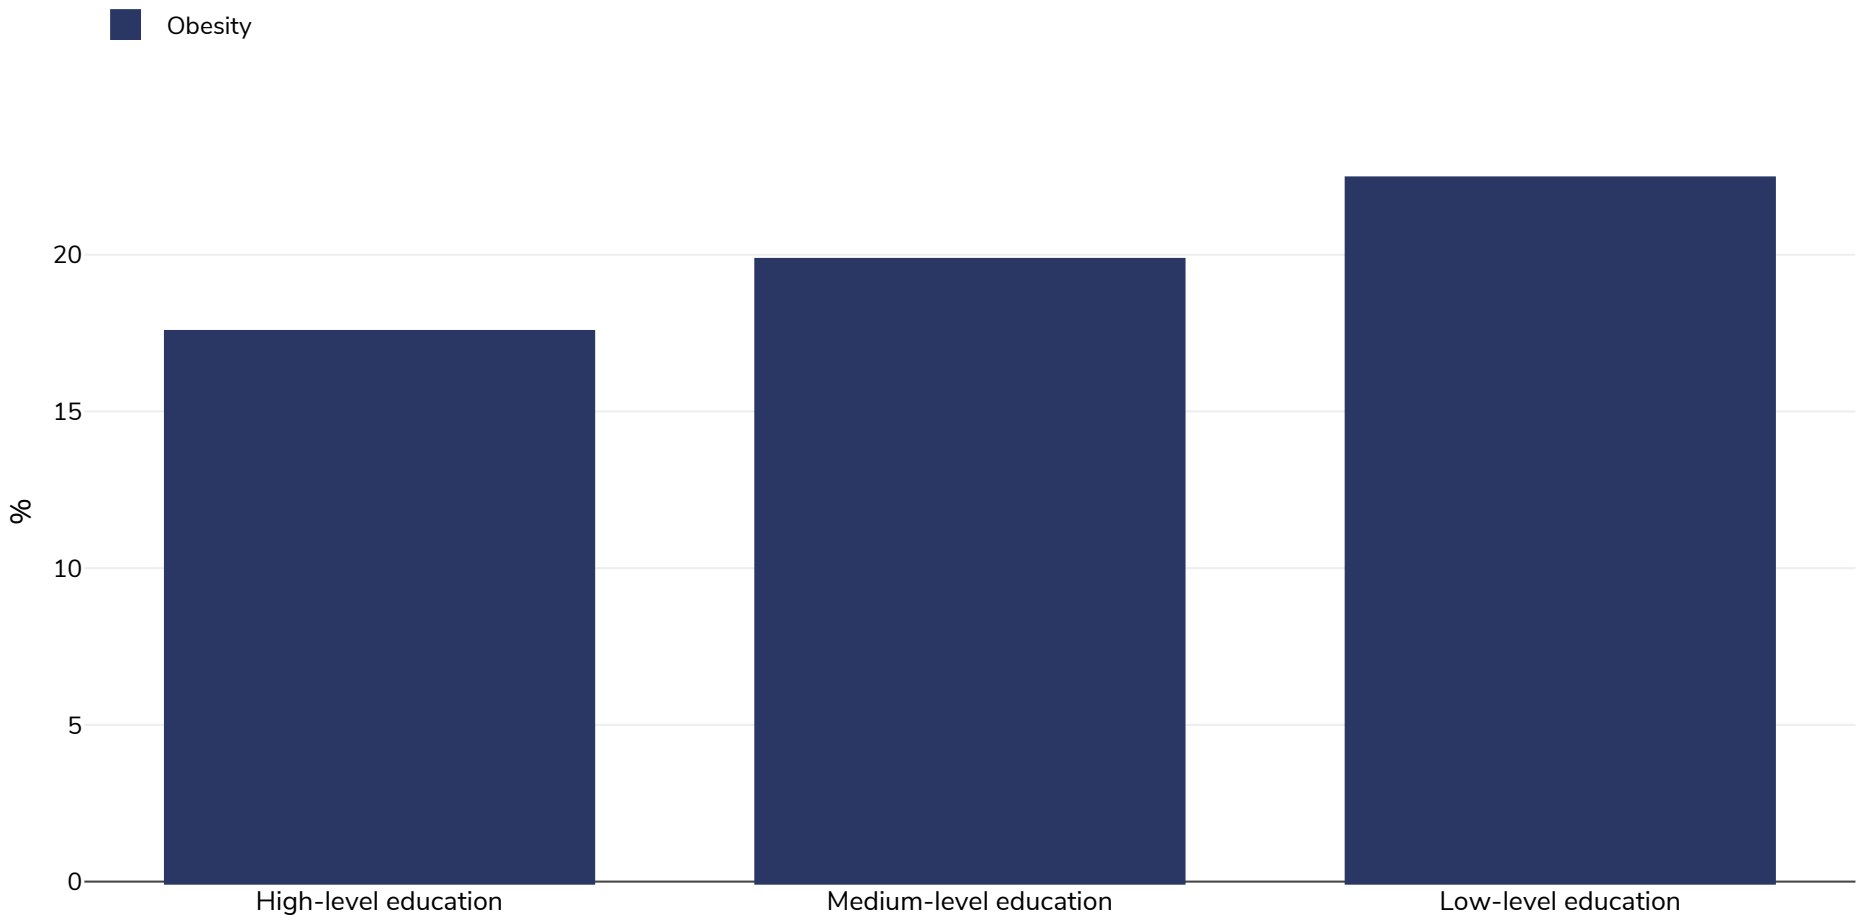

Finland: Overweight/obesity by education

Men, 2019

Survey type:	Self-reported
Age:	20+
Sample size:	10,000
Area covered:	National
References:	Finland National Health, Welfare and Services Survey (FinSote) - FinSote 2019 . Data available at: https://sotkanet.fi/sotkanet/en/haku?q=obesity . Last accessed: 27.05.21.

Unless otherwise noted, overweight refers to a BMI between 25kg and 29.9kg/m², obesity refers to a BMI greater than 30kg/m².