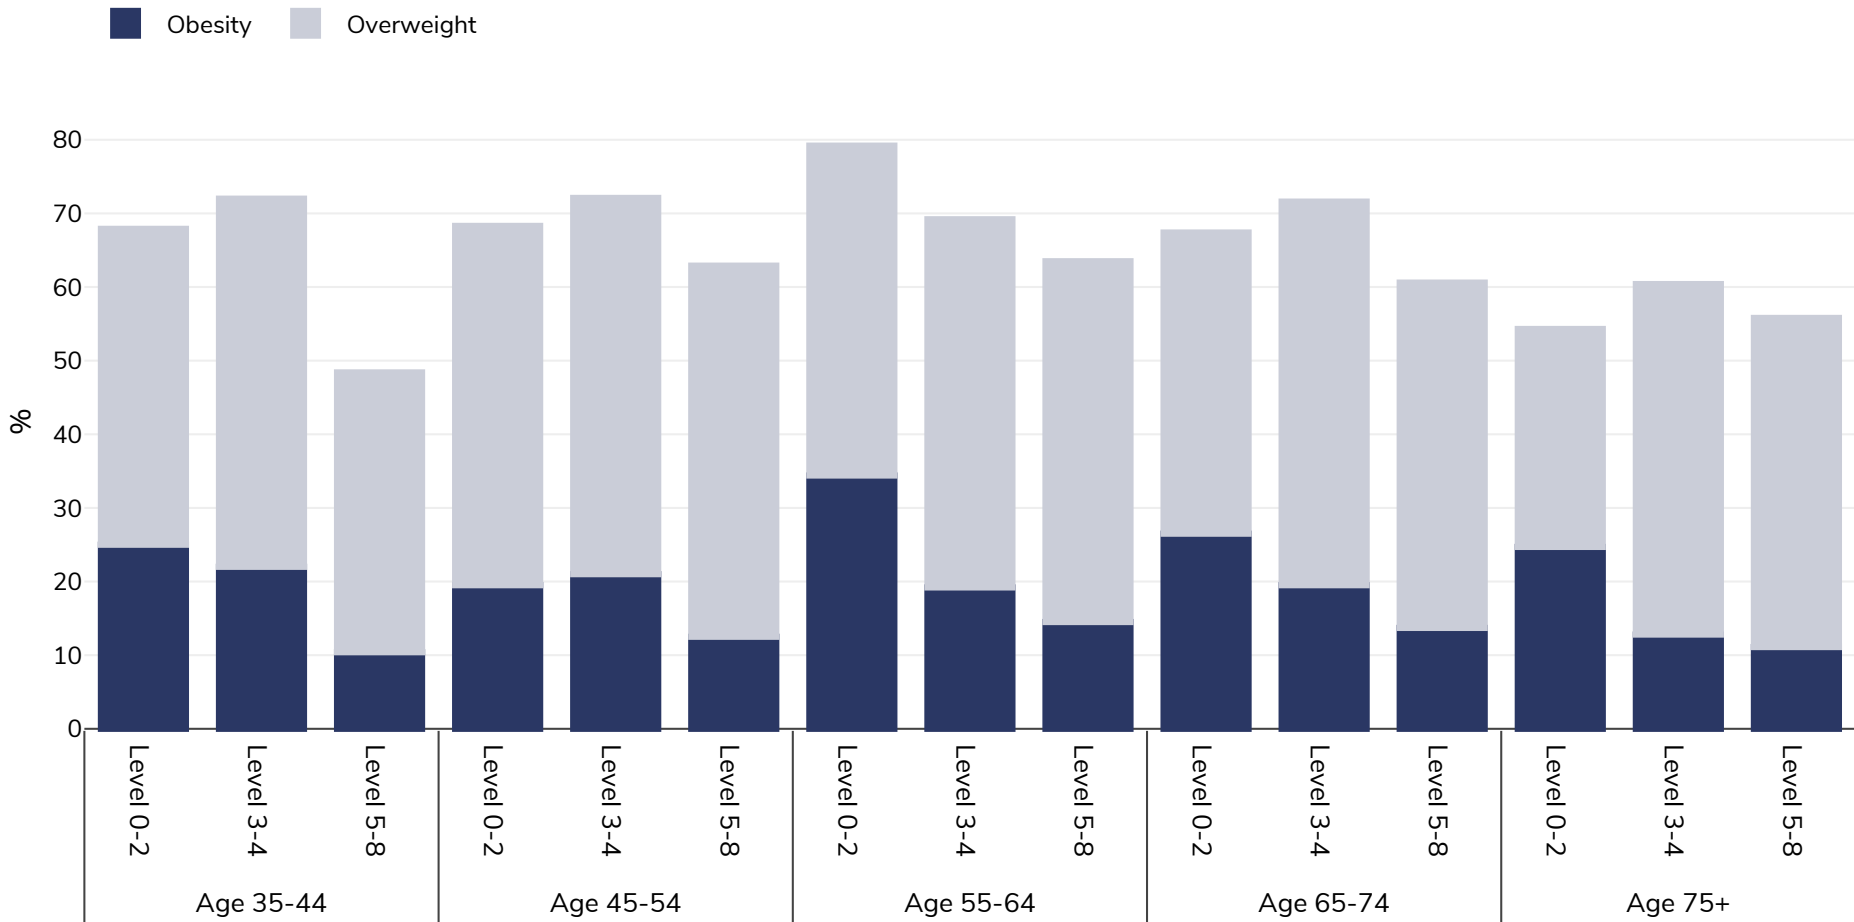

# Denmark: Overweight/obesity by age and education

Men, 2019

Survey type: Self-reported

Area covered: National

References: Eurostat 2019. Available at [https://appsso.eurostat.ec.europa.eu/nui/show.do?dataset=hlth\\_ehis\\_bm1e&lang=en](https://appsso.eurostat.ec.europa.eu/nui/show.do?dataset=hlth_ehis_bm1e&lang=en) (last accessed 09.08.21).

Notes: NB. Some age ranges missing due to insufficient data to display by age & educational status

Unless otherwise noted, overweight refers to a BMI between 25kg and 29.9kg/m<sup>2</sup>, obesity refers to a BMI greater than 30kg/m<sup>2</sup>.