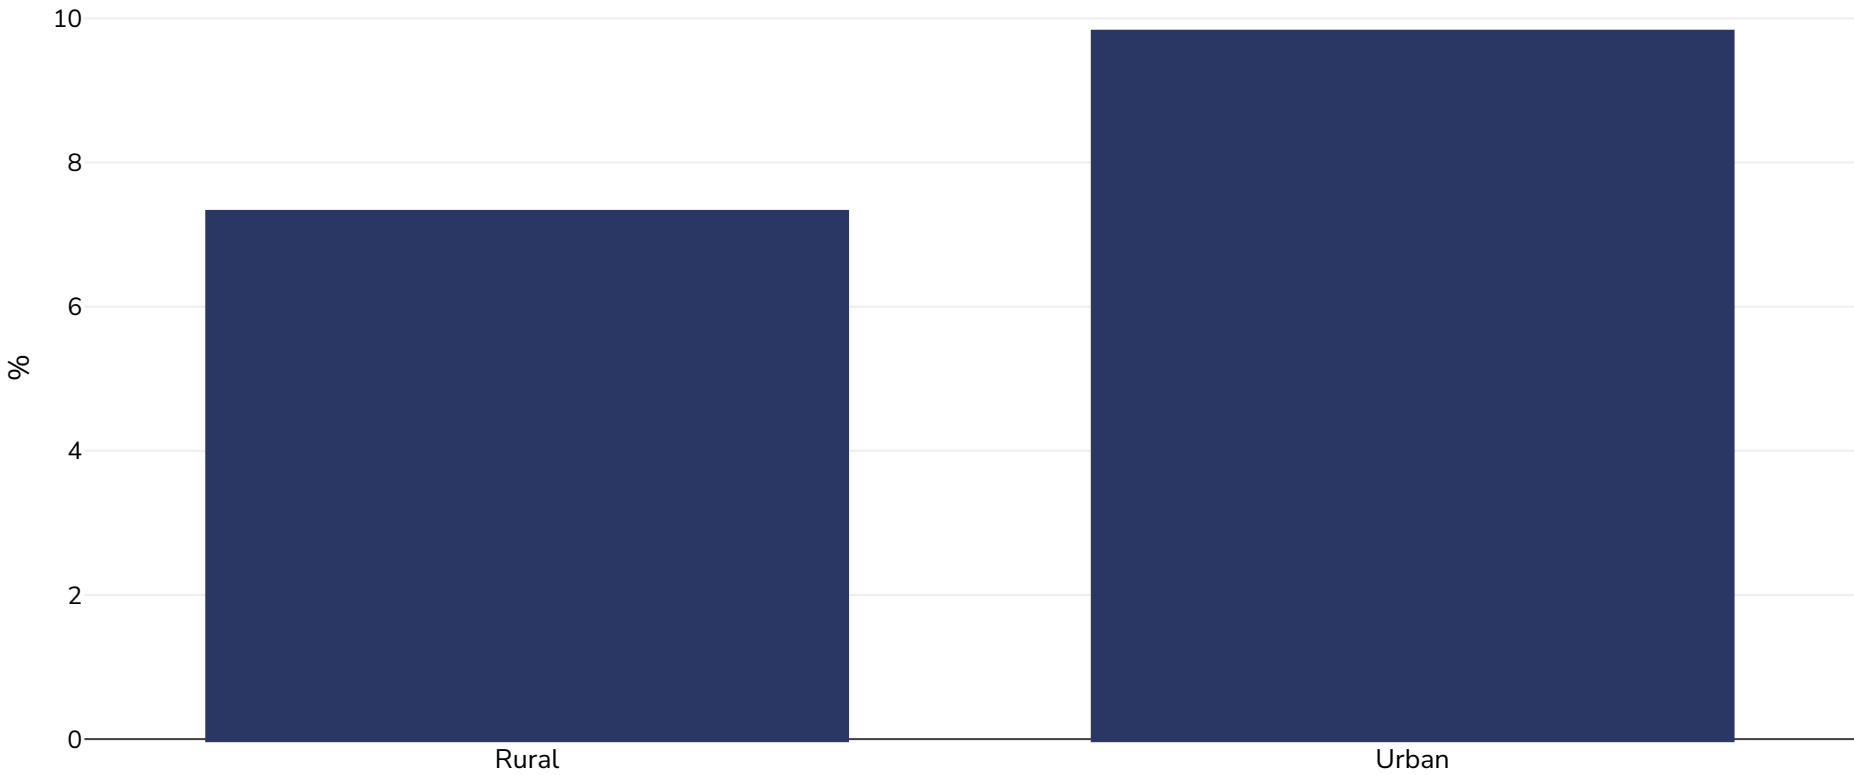

Panama: Overweight/obesity by region

Infants, 2008

Overweight or obesity

Sample size: 288853

References: LSMS: Encuesta de niveles de vida, 2008. Panama City, Republica de Panama, 2009.

Notes: UNICEF/WHO/World Bank Joint Child Malnutrition Estimates Expanded Database: Overweight (Survey Estimates), May 2023, New York. For more information about the methodology, please consult <https://data.unicef.org/resources/jme-2023-country-consultations/>

Definitions: =>+SD