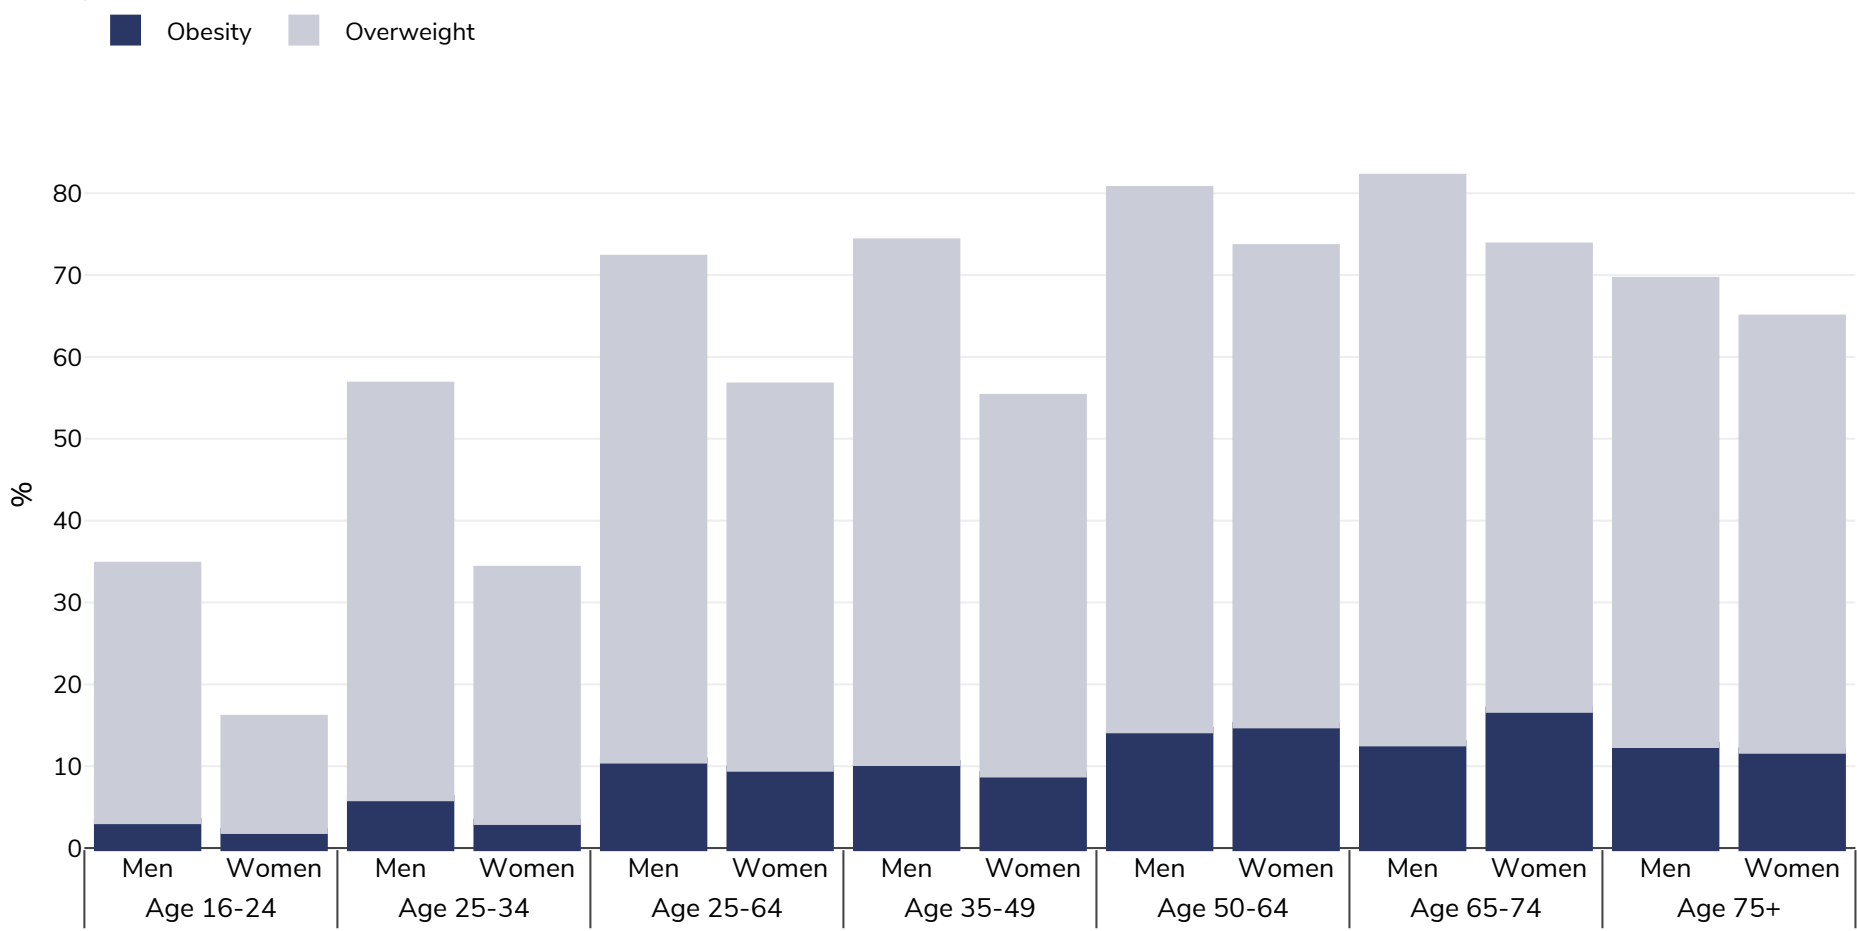

Romania: Overweight/obesity by age

Adults, 2017

Survey type: Self-reported

Area covered: National

References: 2017 - Education EUROSTAT Database http://appsso.eurostat.ec.europa.eu/nui/show.do?dataset=ilc_hch10&lang=en (last accessed 25.08.20)

Unless otherwise noted, overweight refers to a BMI between 25kg and 29.9kg/m², obesity refers to a BMI greater than 30kg/m².