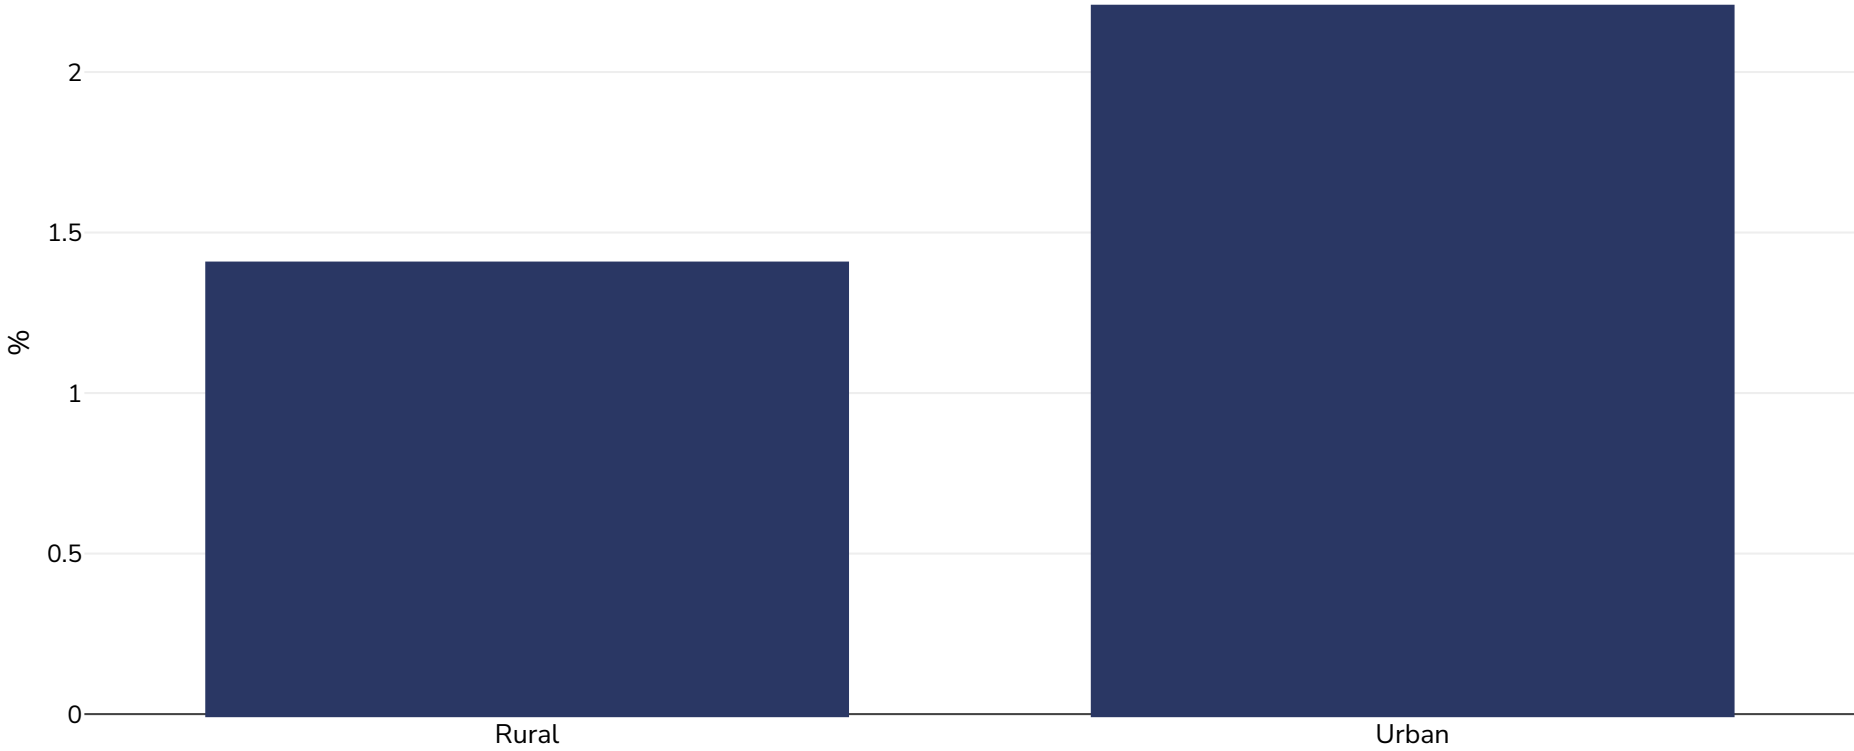

Angola: Overweight/obesity by region

Infants, 1996

Overweight or obesity

Sample size: 1563

References: MICS: Inquerito de indicadores multiples (MICS) 1996. Luanda, Angola, 1999

Notes: UNICEF/WHO/World Bank Joint Child Malnutrition Estimates Expanded Database: Overweight (Survey Estimates), May 2023, New York. For more information about the methodology, please consult <https://data.unicef.org/resources/jme-2023-country-consultations/>

Definitions: =>+SD