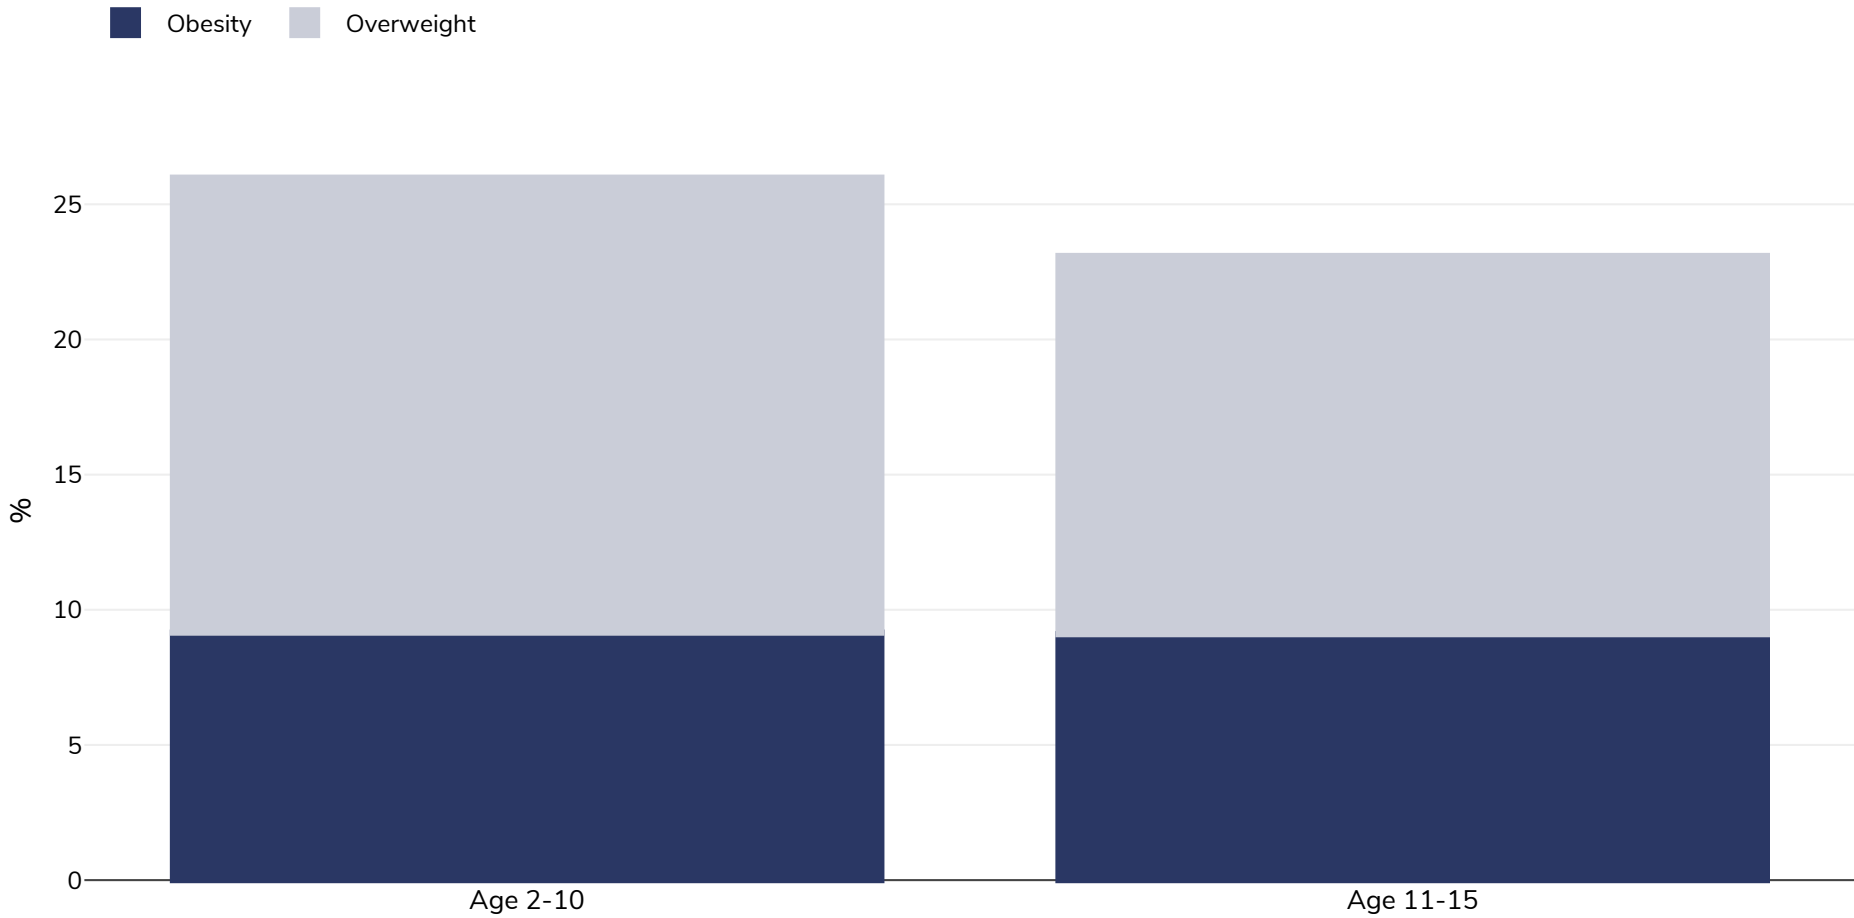

Northern Ireland: Overweight/obesity by age

Children, 2015-2016

Survey type: Measured

References: Health Survey Northern Ireland 2017/18. <https://www.health-ni.gov.uk/publications/health-survey-northern-ireland-first-results-201718> (last accessed 14.07.20)