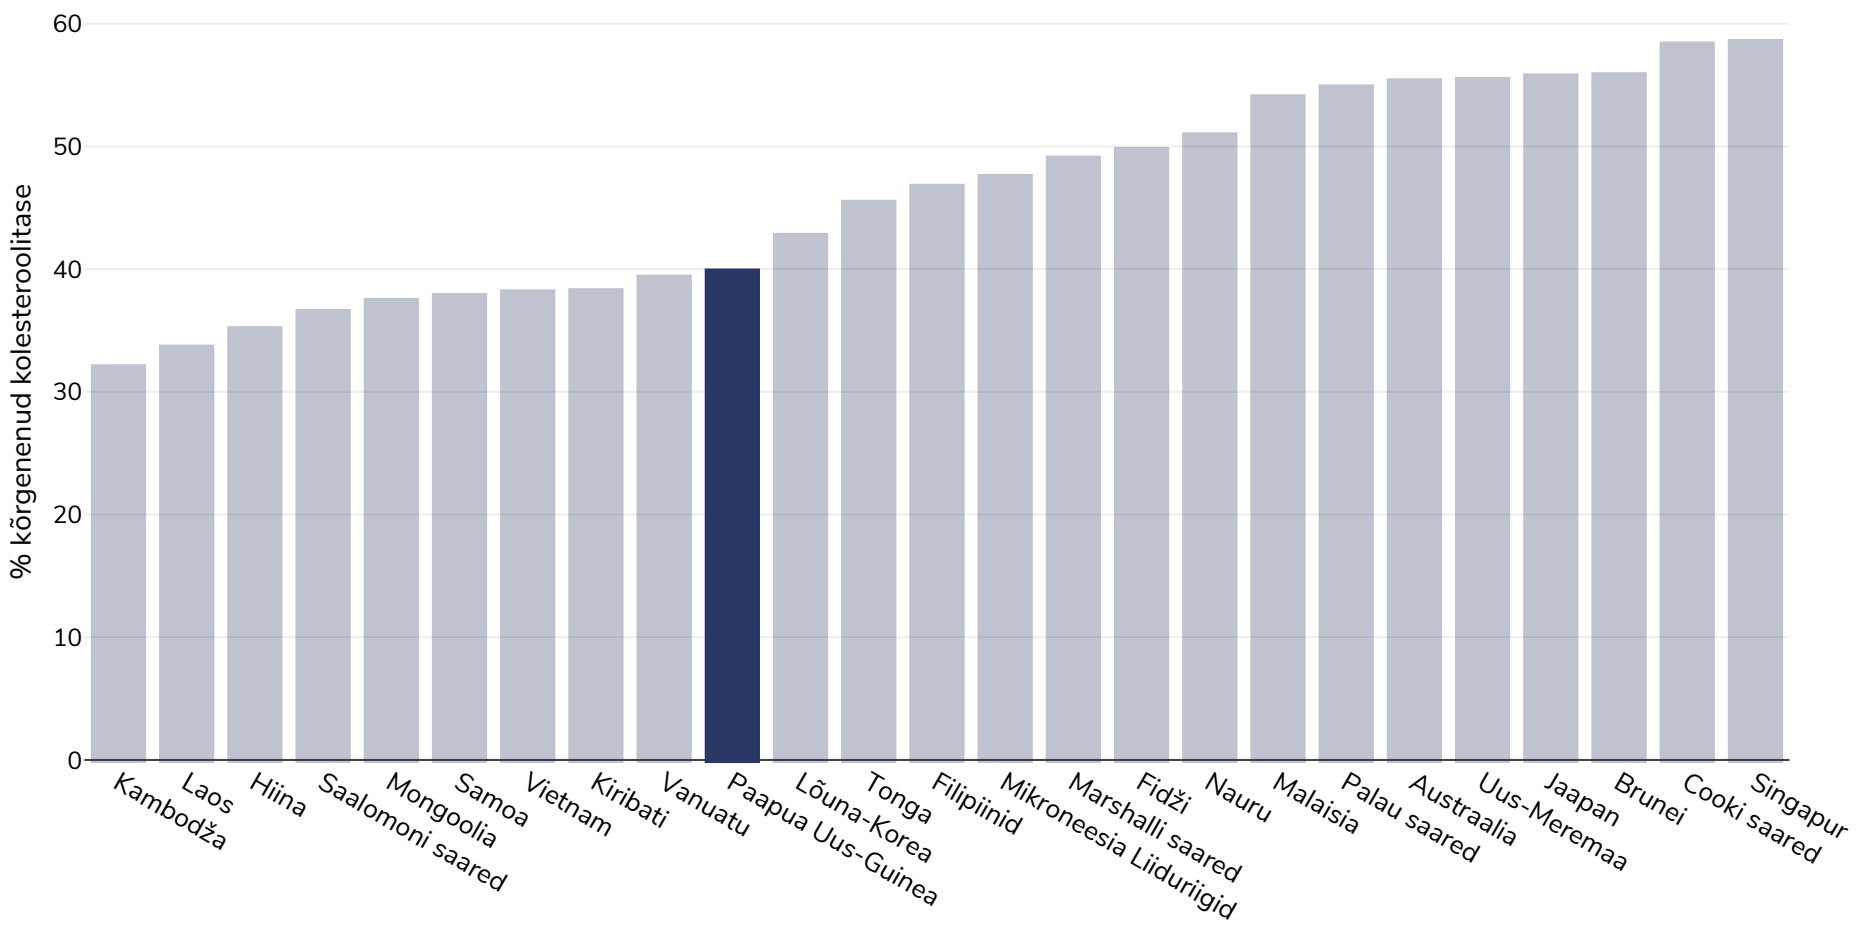

# Paapua Uus-Guinea: Raised cholesterol

Naised, 2008

**Viited:** Global Health Observatory data repository, World Health Organisation, <http://apps.who.int/gho/data/node.main.A885>

**Mõisted:** % Raised total cholesterol ( $\geq 5.0$  mmol/L) (age-standardized estimate).