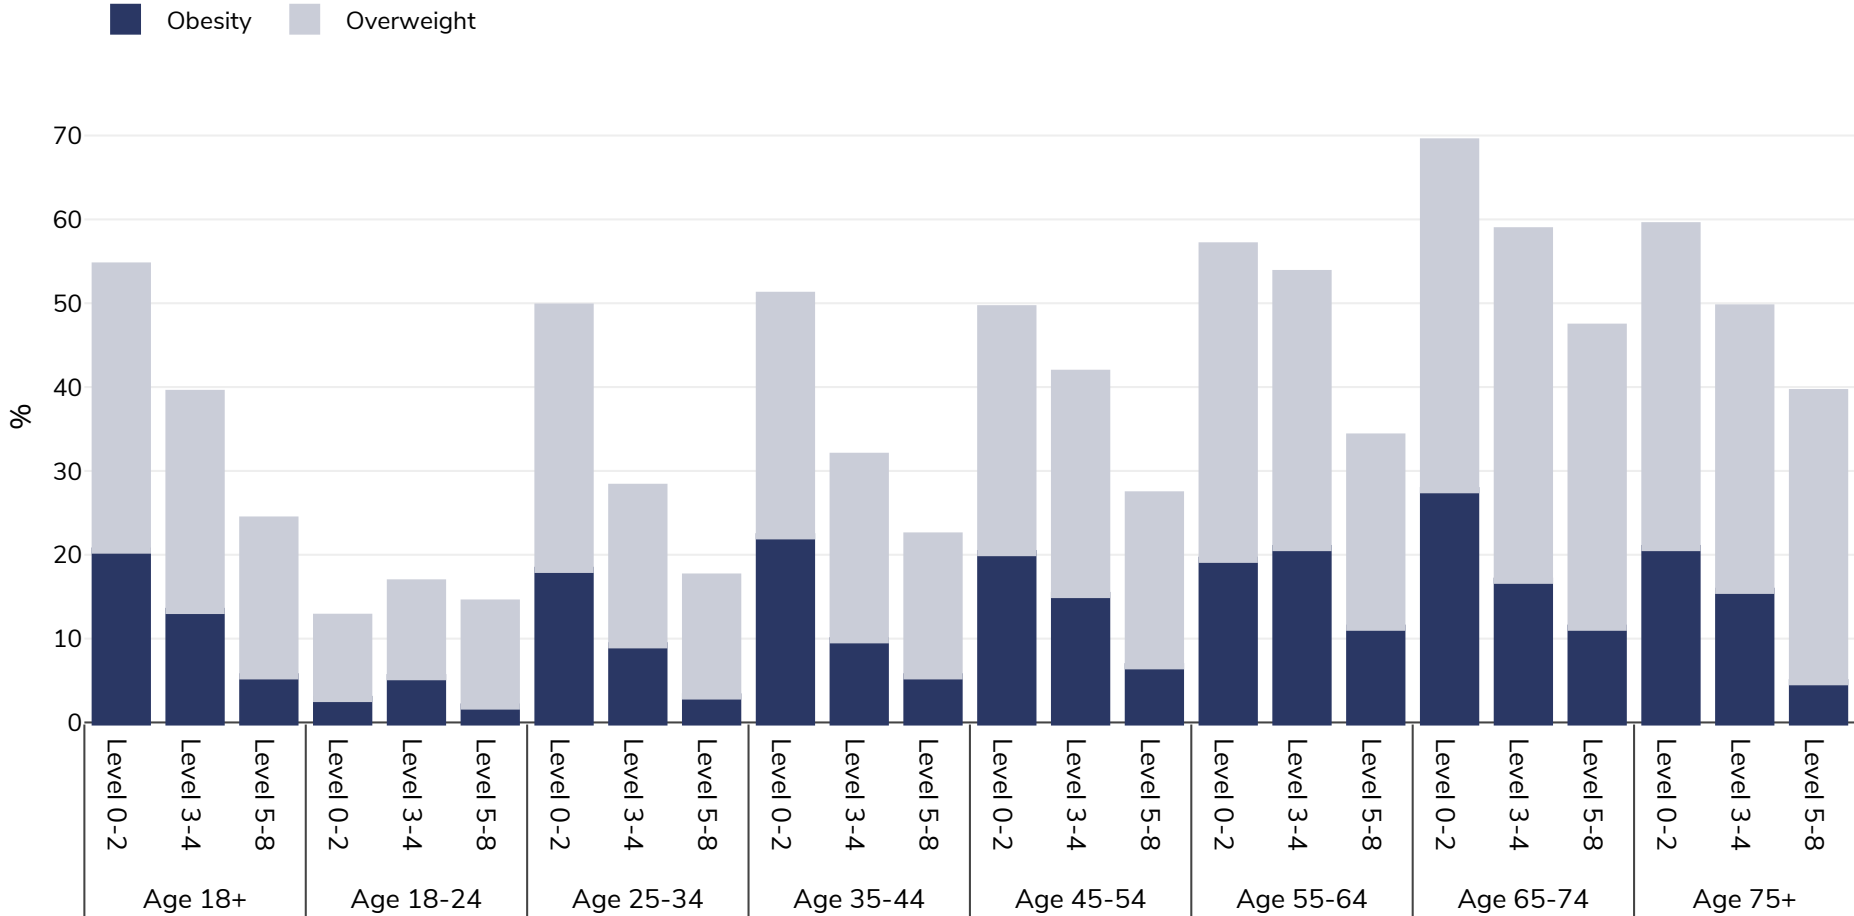

# Austria: Overweight/obesity by age and education

Women, 2014

Survey type: Self-reported

Area covered: National

References: Eurostat Database: [http://appsso.eurostat.ec.europa.eu/nui/show.do?dataset=hlth\\_ehis\\_bm1e&lang=en](http://appsso.eurostat.ec.europa.eu/nui/show.do?dataset=hlth_ehis_bm1e&lang=en) (last accessed 25.08.20)

Unless otherwise noted, overweight refers to a BMI between 25kg and 29.9kg/m<sup>2</sup>, obesity refers to a BMI greater than 30kg/m<sup>2</sup>.